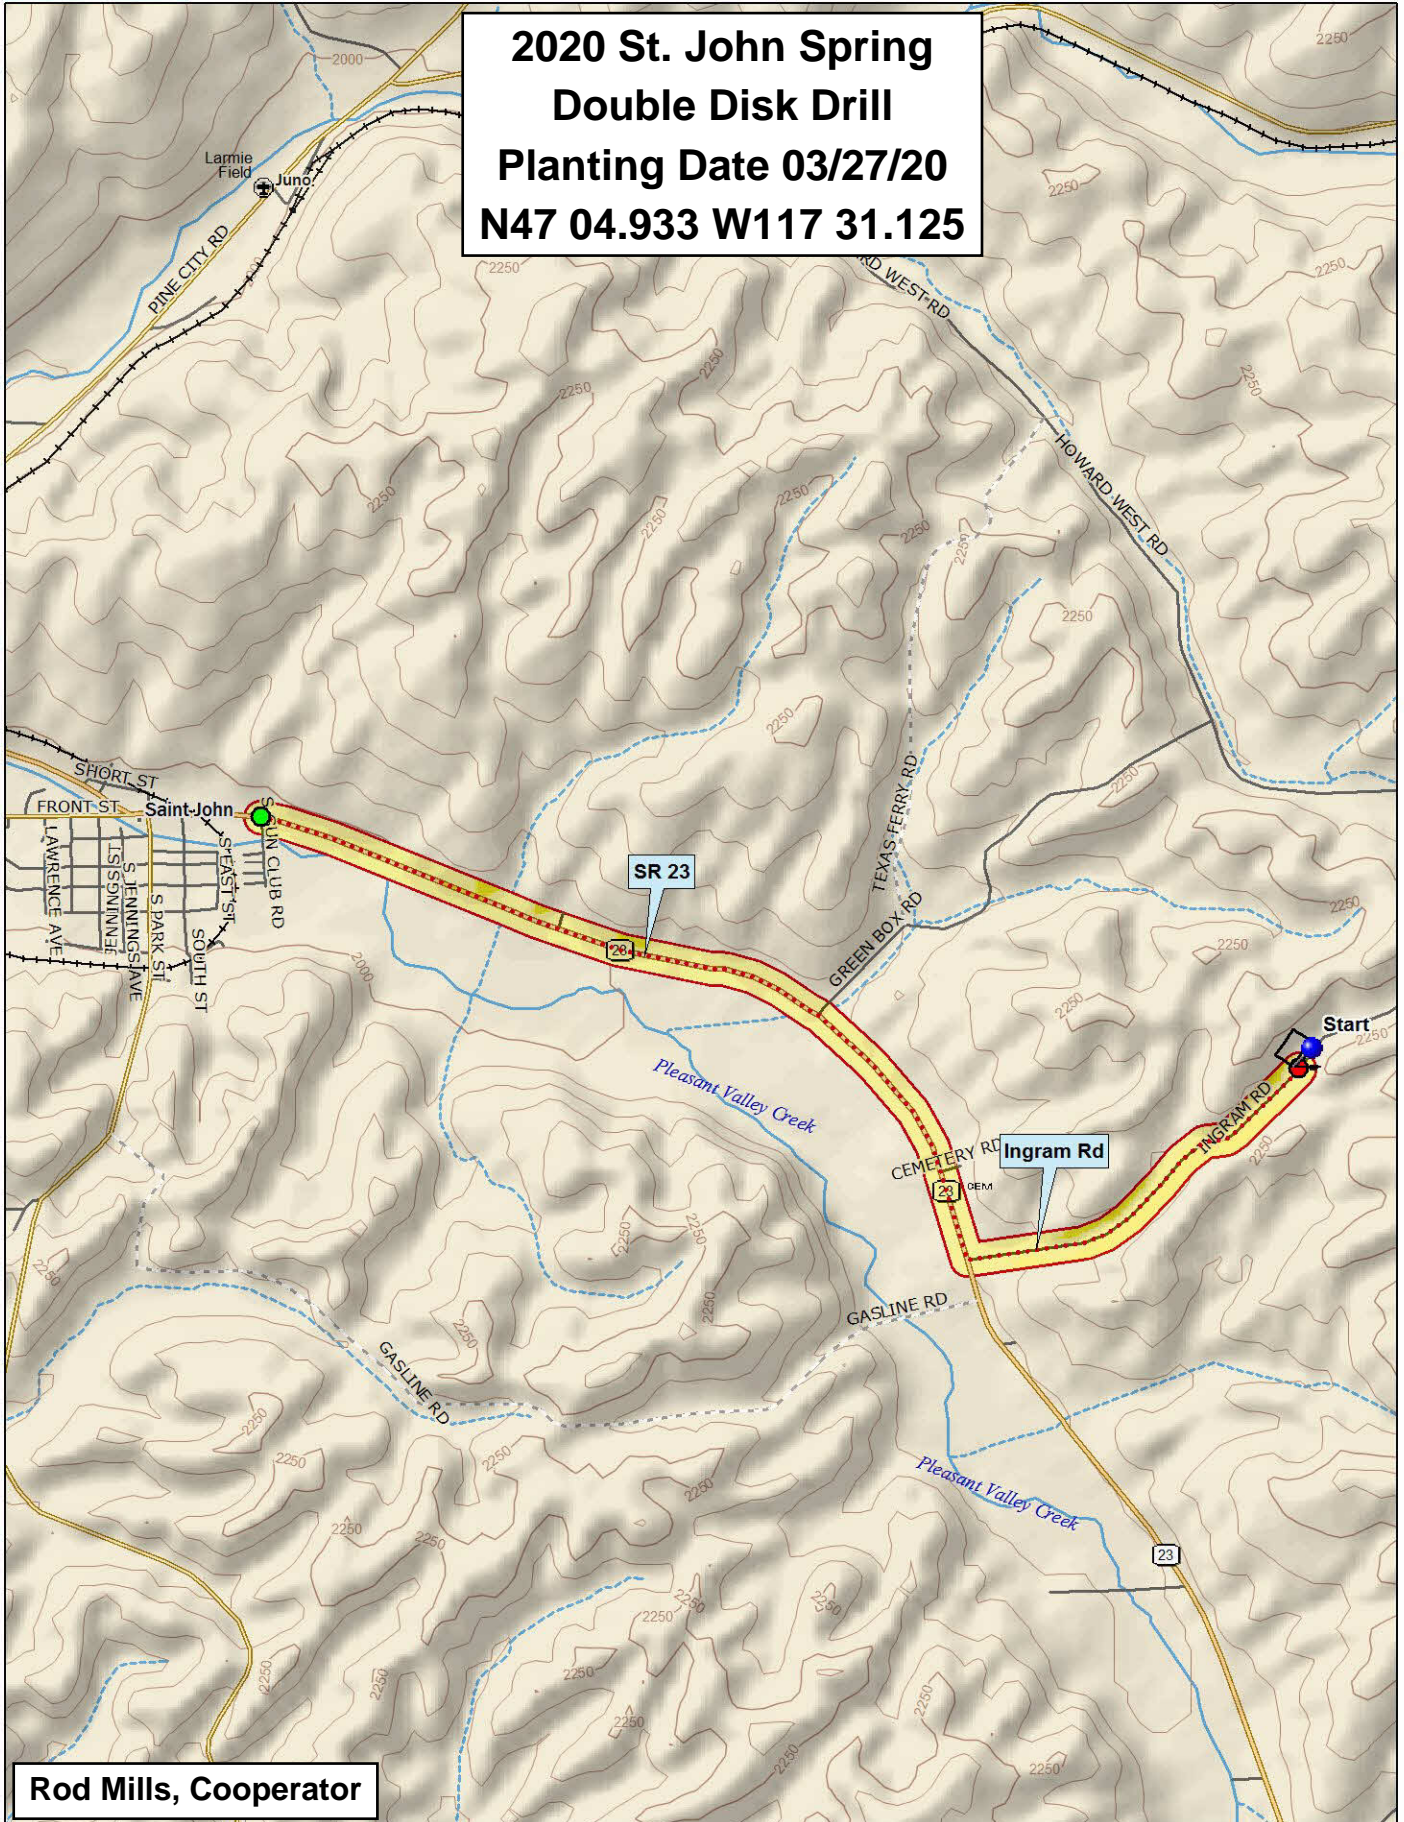

**2020 St. John Spring  
 Double Disk Drill  
 Planting Date 03/27/20  
 N47 04.933 W117 31.125**

**Rod Mills, Cooperator**