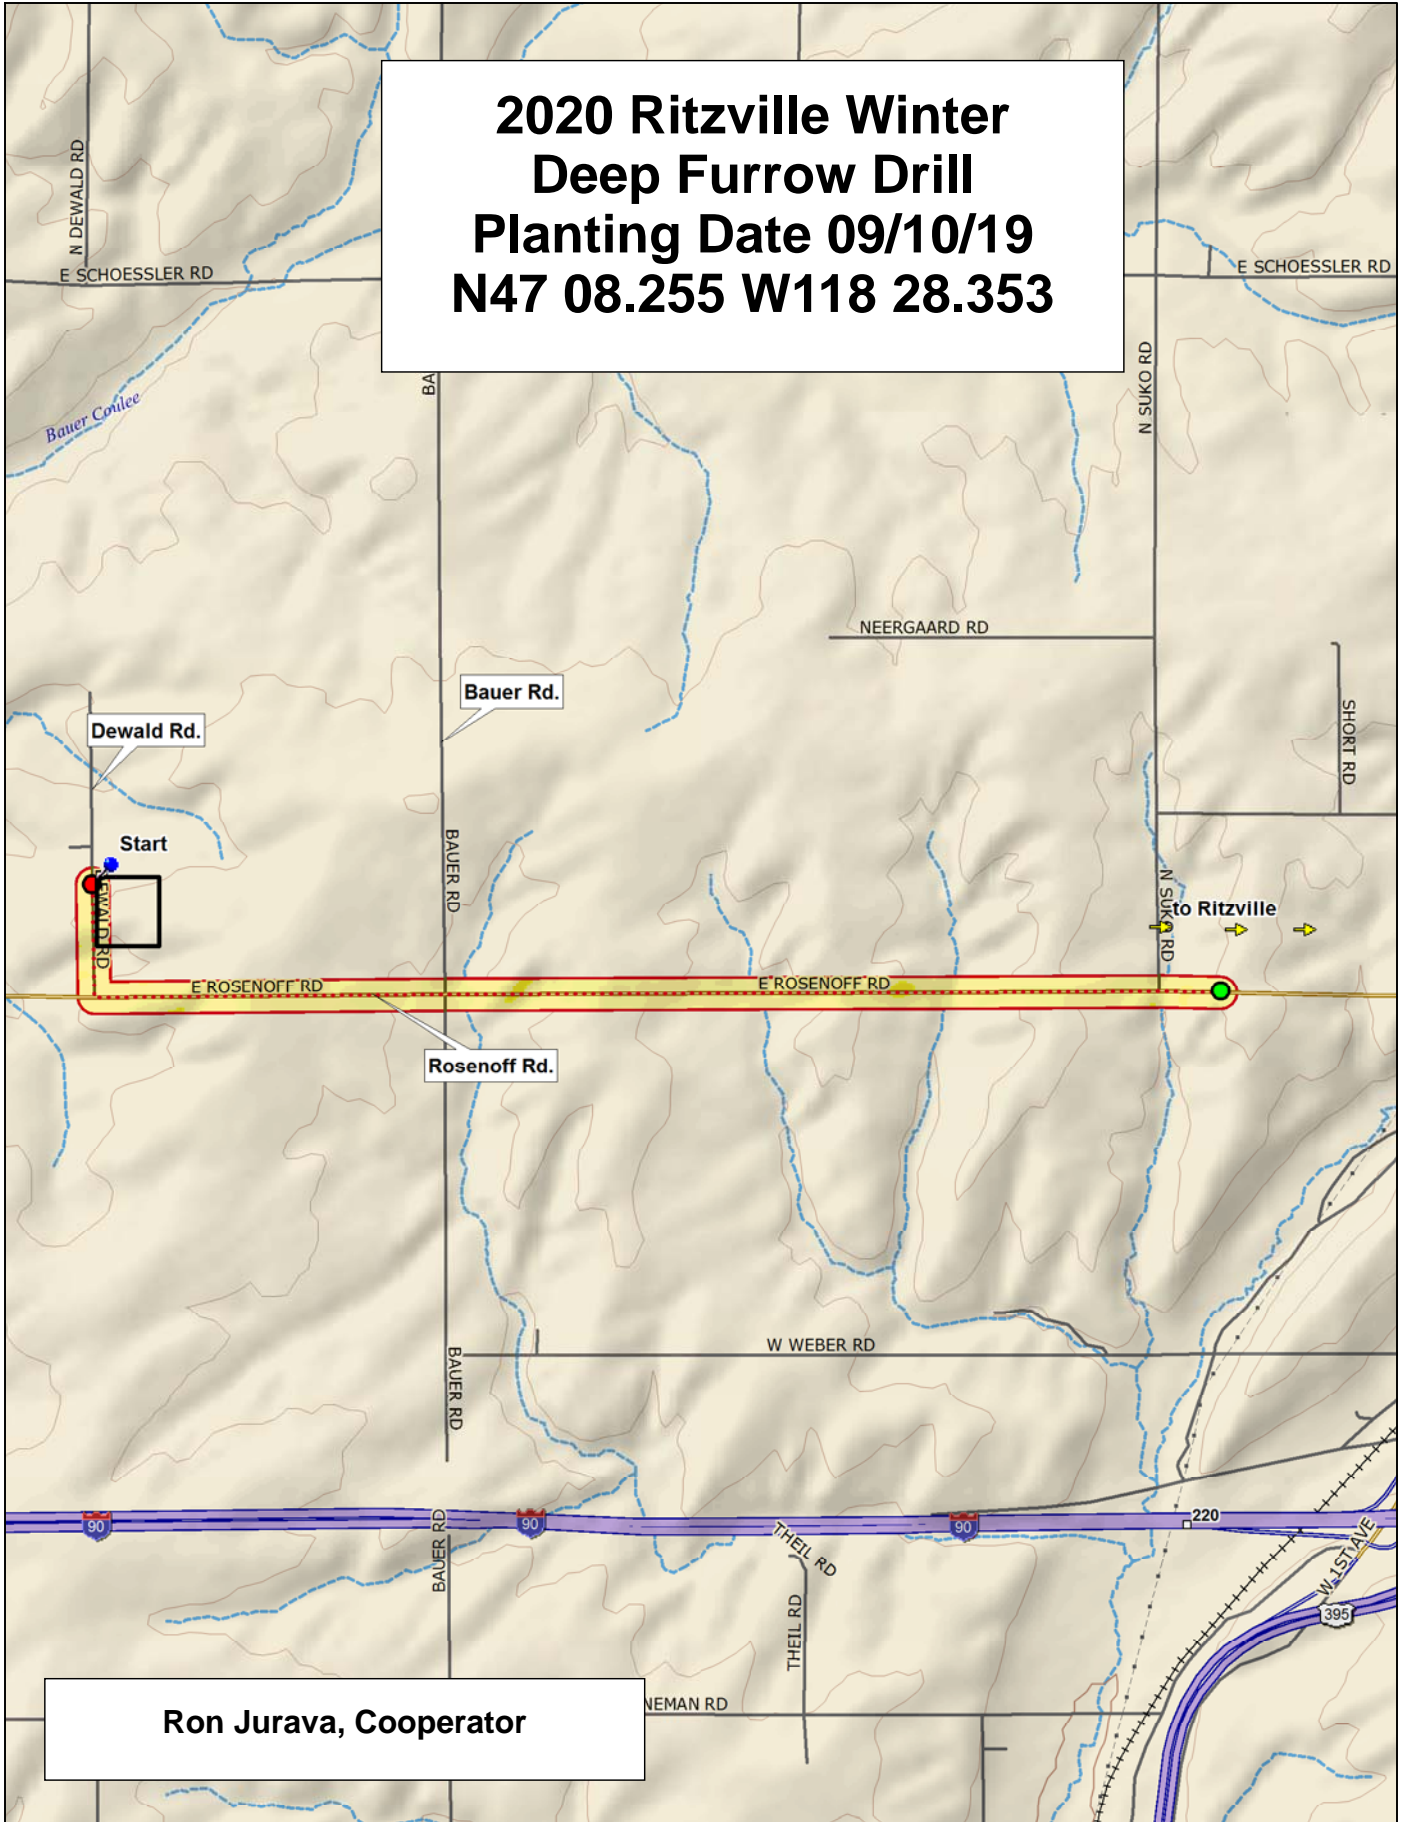

**2020 Ritzville Winter
Deep Furrow Drill
Planting Date 09/10/19
N47 08.255 W118 28.353**

Ron Jurava, Cooperator

Data use subject to license.

© DeLorme. Topo North America™ 9.

www.delorme.com

2020 Hard Winter Wheat Trial, Ritzville