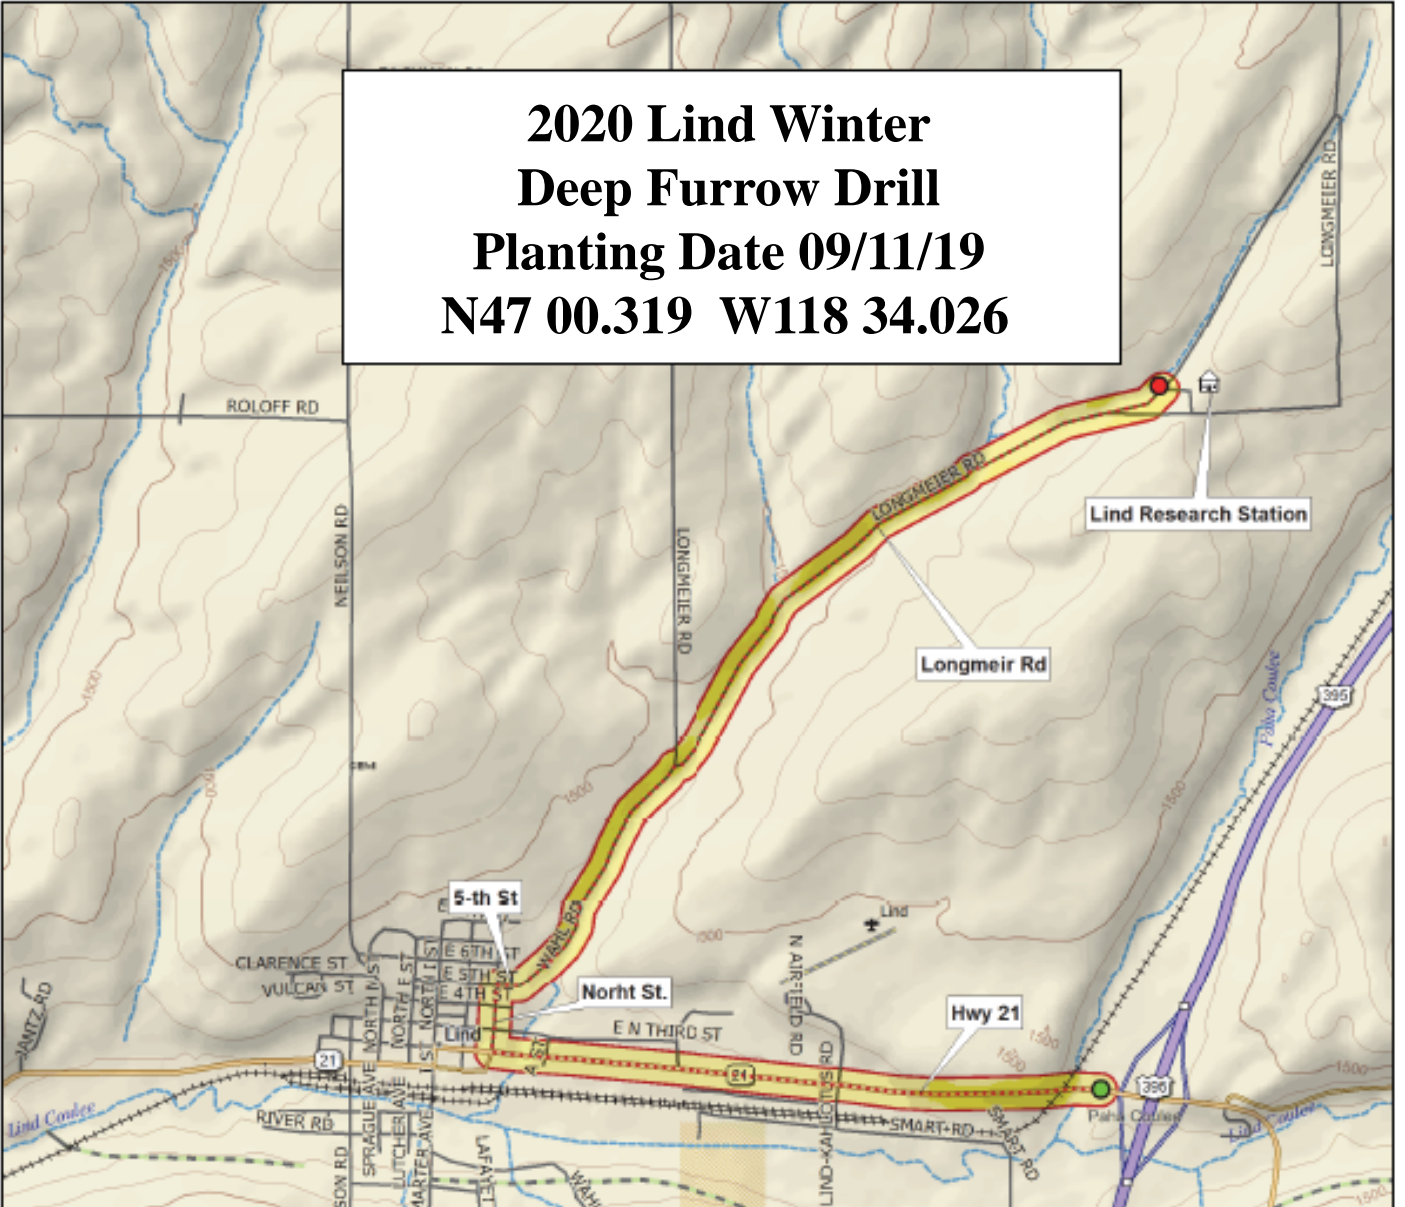

**2020 Lind Winter
Deep Furrow Drill
Planting Date 09/11/19
N47 00.319 W118 34.026**

2020 Soft White Winter Wheat Trial, Lind

9		11PN042#02	M-press	Mela CL+	WB1529	Pritchett	UIL 17-6834 CL+	WA 8271 (Devote)	LCS Sonic	GSW13	WB1532	WA 8305 CL+	Stingray CL+ (WA 8275 CL+)	Otto	Dyna-Gro Impact	SY Banks	SY Command	LWWC18-5475 CL+	WB1604
8		LWWC18-5477 CL+	WA 8290	Resilience CL+	Purl (WA 8234)	WA 8317	Puma	Curiosity CL+	ARSX12015-68CBW	Xerpha	WA 8308	LCS Hulk	OR2130755	AP Dynamic (08PN030-3)	LCS Shine (LWW14-72916)	LWW17-5815	UI Castle CL+	Bruehl	ORI2161250 CL+ (Appleby CL+)
7		LWWC18-5477 CL+	ARS-Castella	WB1783	aMaze	11PN039#20	X61-1	UI Magic CL+	VI Frost (UIL 09-15702A)	Norwest Duet	YS-215	Norwest Tandem	YS-201	WA 8316	UIL 17-6451 CL+	Jasper	ARS-Crescent	UI Sparrow	OR5170022
6		Xerpha	Norwest Tandem	ORI2161250 CL+ (Appleby CL+)	UI Magic CL+	WB1529	WA 8308	YS-215	UIL 17-6834 CL+	ARS-Crescent	11PN039#20	Otto	WA 8317	11PN042#02	SY Command	ARSX12015-68CBW	Puma	WA 8271 (Devote)	LCS Shine (LWW14-72916)
5	Border	Norwest Duet	YS-201	UI Sparrow	Dyna-Gro Impact	WA 8305 CL+	Mela CL+	ARS-Castella	OR2130755	Resilience CL+	OR5170022	Curiosity CL+	UI Castle CL+	SY Banks	WB1604	Stingray CL+ (WA 8275 CL+)	AP Dynamic (08PN030-3)	LWWC18-5477 CL+	WA 8316
4		WA 8290	LCS Hulk	Jasper	WB1783	GSW13	UIL 17-6451 CL+	Bruehl	M-press	LWWC18-5475 CL+	VI Frost (UIL 09-15702A)	Pritchett	LWW16-71088	Purl (WA 8234)	aMaze	WB1532	X61-1	LWW17-5815	LCS Sonic
3		11PN042#02	Xerpha	OR5170022	LWWC18-5477 CL+	Resilience CL+	GSW13	Curiosity CL+	UI Sparrow	UIL 17-6834 CL+	VI Frost (UIL 09-15702A)	ARS-Castella	WA 8290	Norwest Duet	ORI2161250 CL+ (Appleby CL+)	YS-215	Norwest Tandem	UI Castle CL+	LWWC18-5475 CL+
2		LWW16-71088	YS-201	UI Magic CL+	M-press	WA 8305 CL+	ARSX12015-68CBW	WB1604	11PN039#20	Dyna-Gro Impact	WA 8316	LCS Shine (LWW14-72916)	X61-1	SY Command	Bruehl	SY Banks	LCS Hulk	AP Dynamic (08PN030-3)	UIL 17-6451 CL+
1		WA 8317	WA 8271 (Devote)	WB1532	Mela CL+	Stingray CL+ (WA 8275 CL+)	Purl (WA 8234)	aMaze	LWW17-5815	Otto	OR2130755	Jasper	WB1529	Pritchett	ARS-Crescent	WA 8308	WB1783	LCS Sonic	Puma
		1	2	3	4	5	6	7	8	9	10	11	12	13	14	15	16	17	18

Entry	Name
1	AP Dynamic (08PN030-3)
2	11PN039#20
3	11PN042#02
4	SY Banks
5	SY Command
6	ARSX12015-68CBW
7	Bruehl
8	ARS-Castella
9	ARS-Crescent
10	Pritchett
11	WA 8317
12	Dyna-Gro Impact
13	LCS Hulk
14	LCS Shine (LWW14-72916)
15	LCS Sonic
16	LWW16-71088
17	LWW17-5815
18	LWWC18-5475 CL+

Entry	Name
19	LWWC18-5477 CL+
20	VI Frost (UIL 09-15702A)
21	aMaze
22	M-press
23	ORI2161250 CL+ (Appleby CL+)
24	Norwest Duet
25	Norwest Tandem
26	OR2130755
27	OR5170022
28	X61-1
29	UI Castle CL+
30	UI Magic CL+
31	UI Sparrow
32	UIL 17-6451 CL+
33	UIL 17-6834 CL+
34	WB1529
35	WB1532
36	WB1604

Entry	Name
37	WB1783
38	Curiosity CL+
39	WA 8271 (Devote)
40	Jasper
41	Mela CL+
42	Otto
43	Puma
44	Purl (WA 8234)
45	Resilience CL+
46	Stingray CL+ (WA 8275 CL+)
47	WA 8290
48	WA 8305 CL+
49	WA 8308
50	WA 8316
51	Xerpha
52	YS-201
53	YS-215
54	GSW13

3 Replications, Alpha-Lattice Design

<http://variety.wsu.edu>

	Common
	Club

	Planting Date
	11-Sep

2020 SW Winter		2020 HR Winter	
B	1	B	10
	18		10