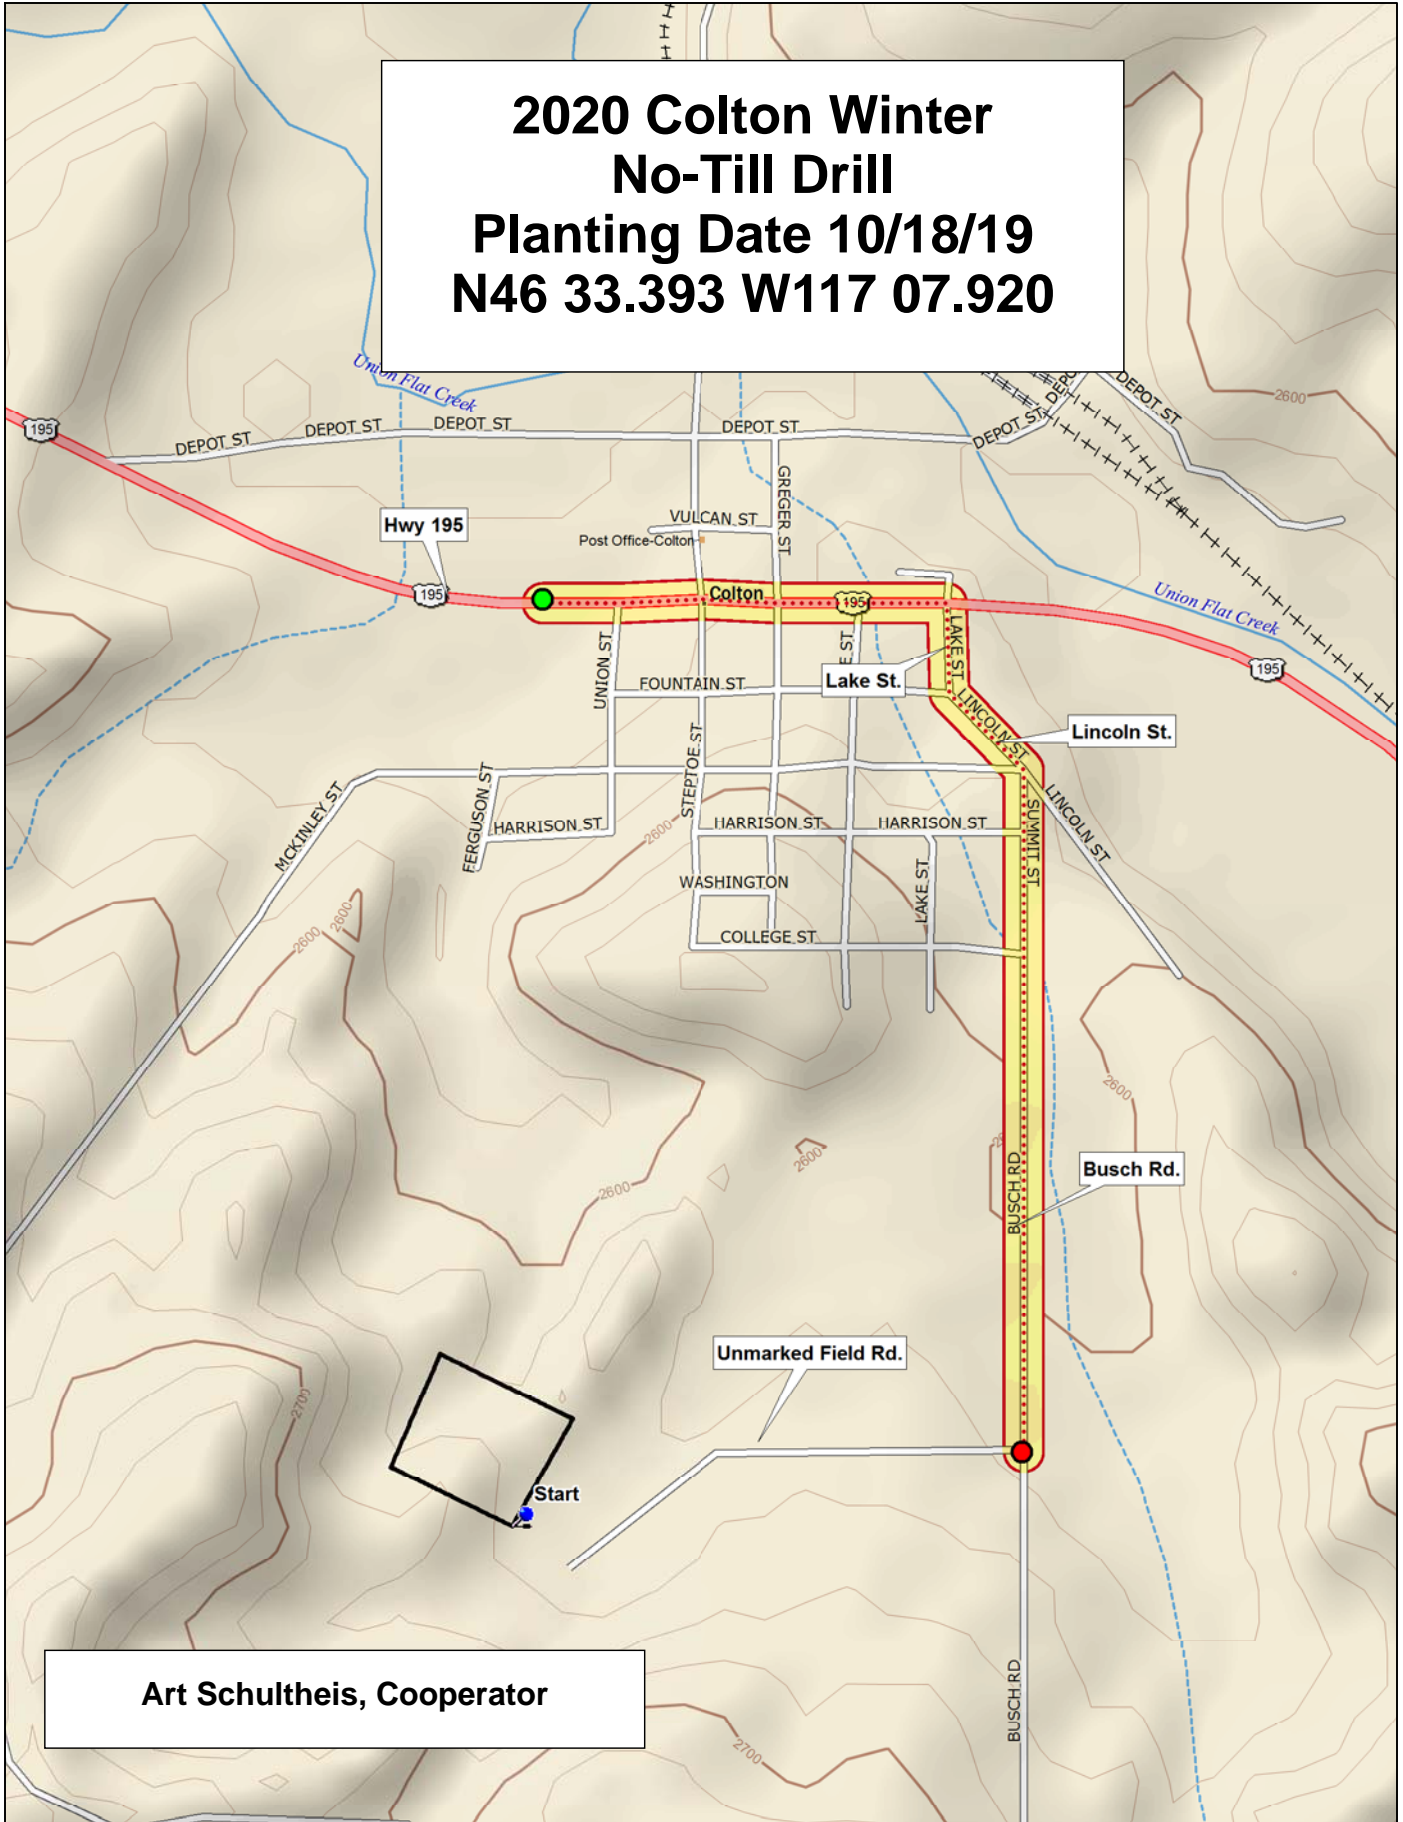

**2020 Colton Winter
No-Till Drill
Planting Date 10/18/19
N46 33.393 W117 07.920**

Art Schultheis, Cooperator

Data use subject to license.

© DeLorme. Topo North America™ 9.

www.delorme.com

Scale 1 : 10,400