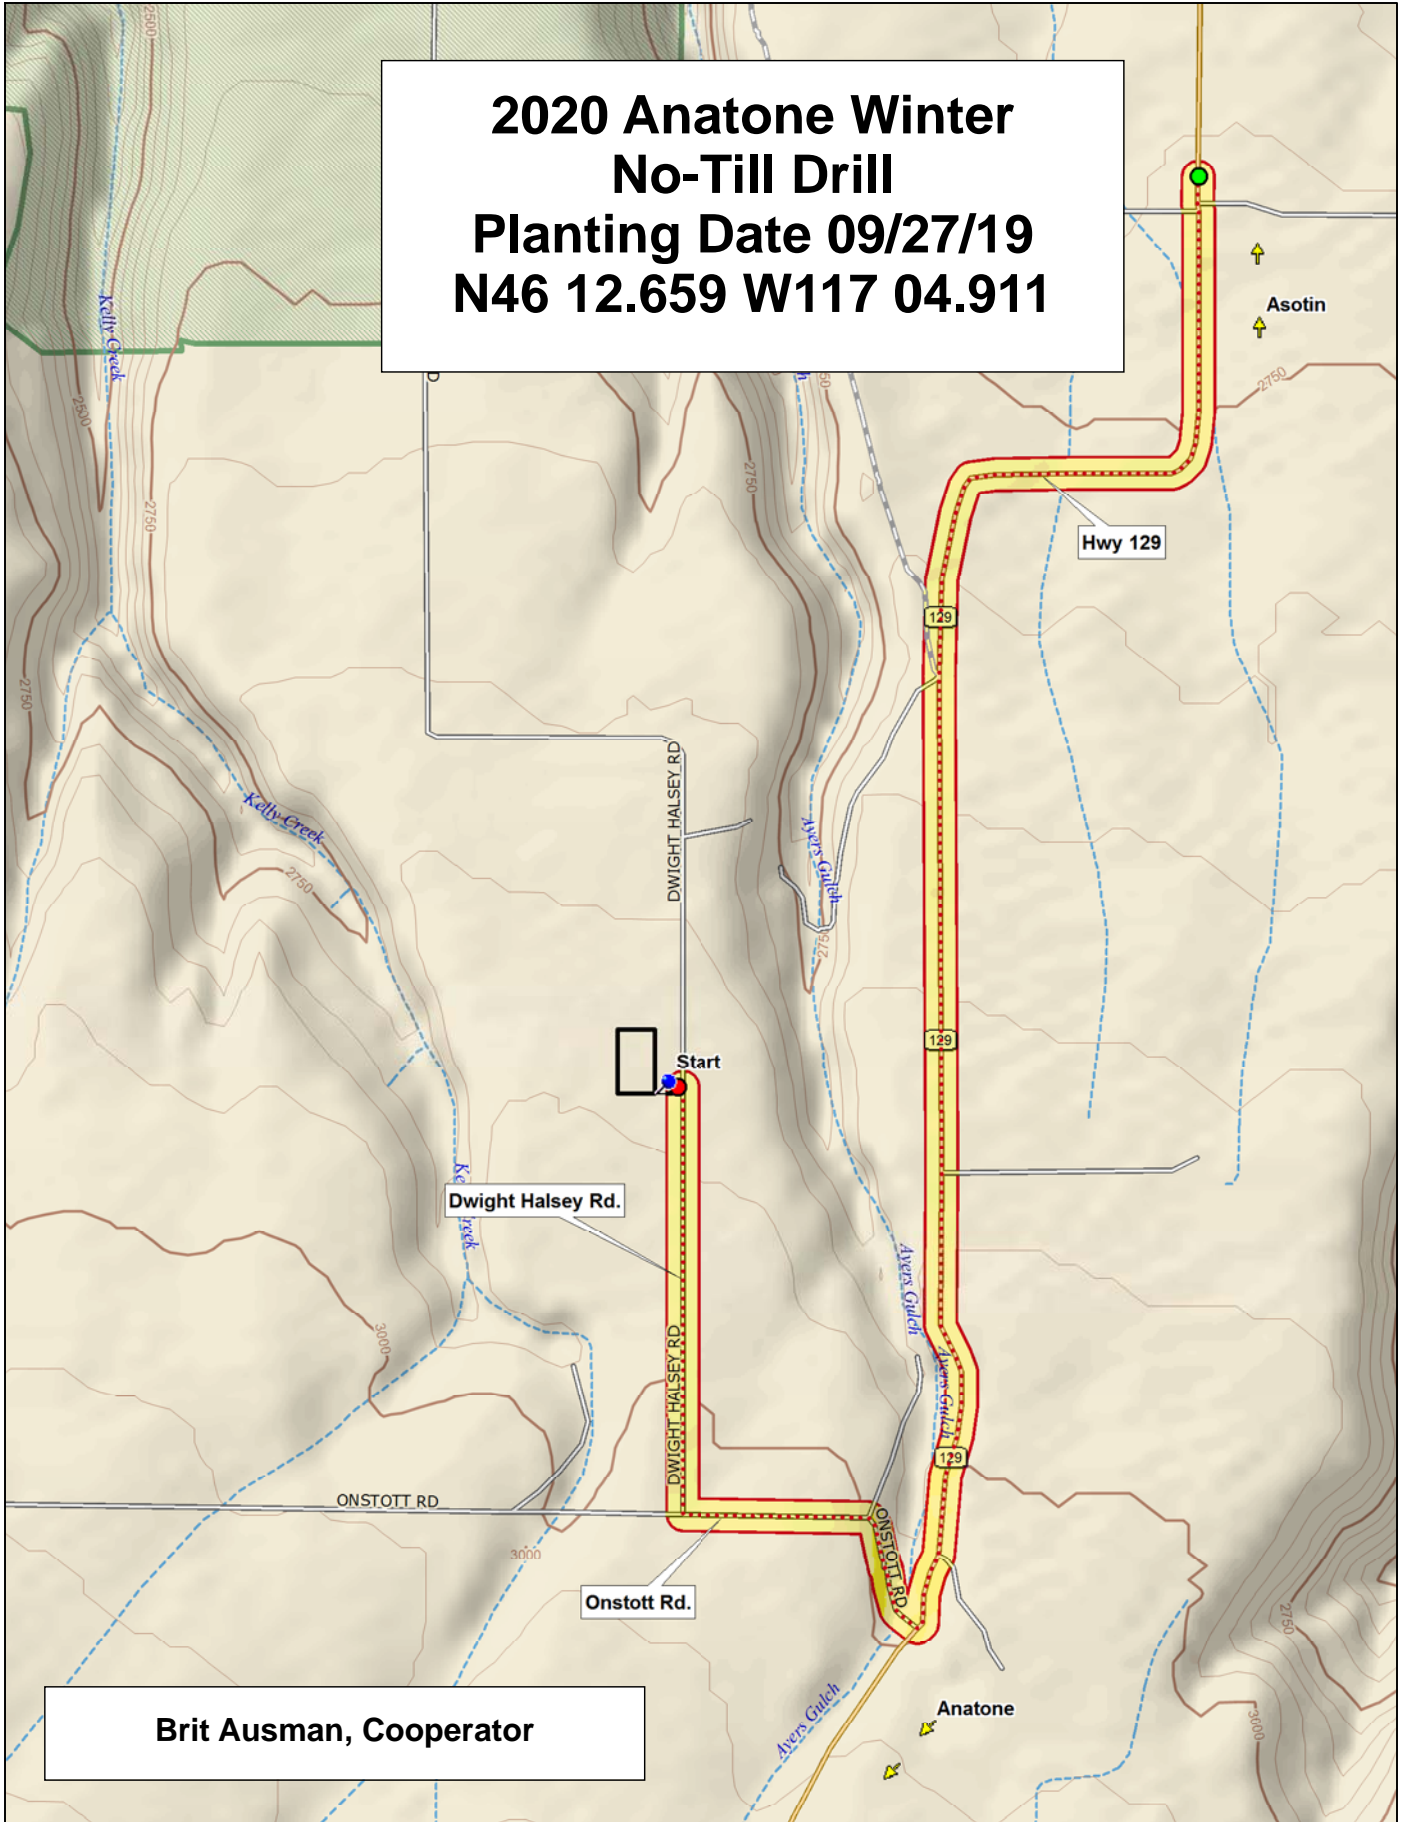

**2020 Anatone Winter  
No-Till Drill  
Planting Date 09/27/19  
N46 12.659 W117 04.911**

**Brit Ausman, Cooperator**

Data use subject to license.

© DeLorme. Topo North America™ 9.

www.delorme.com