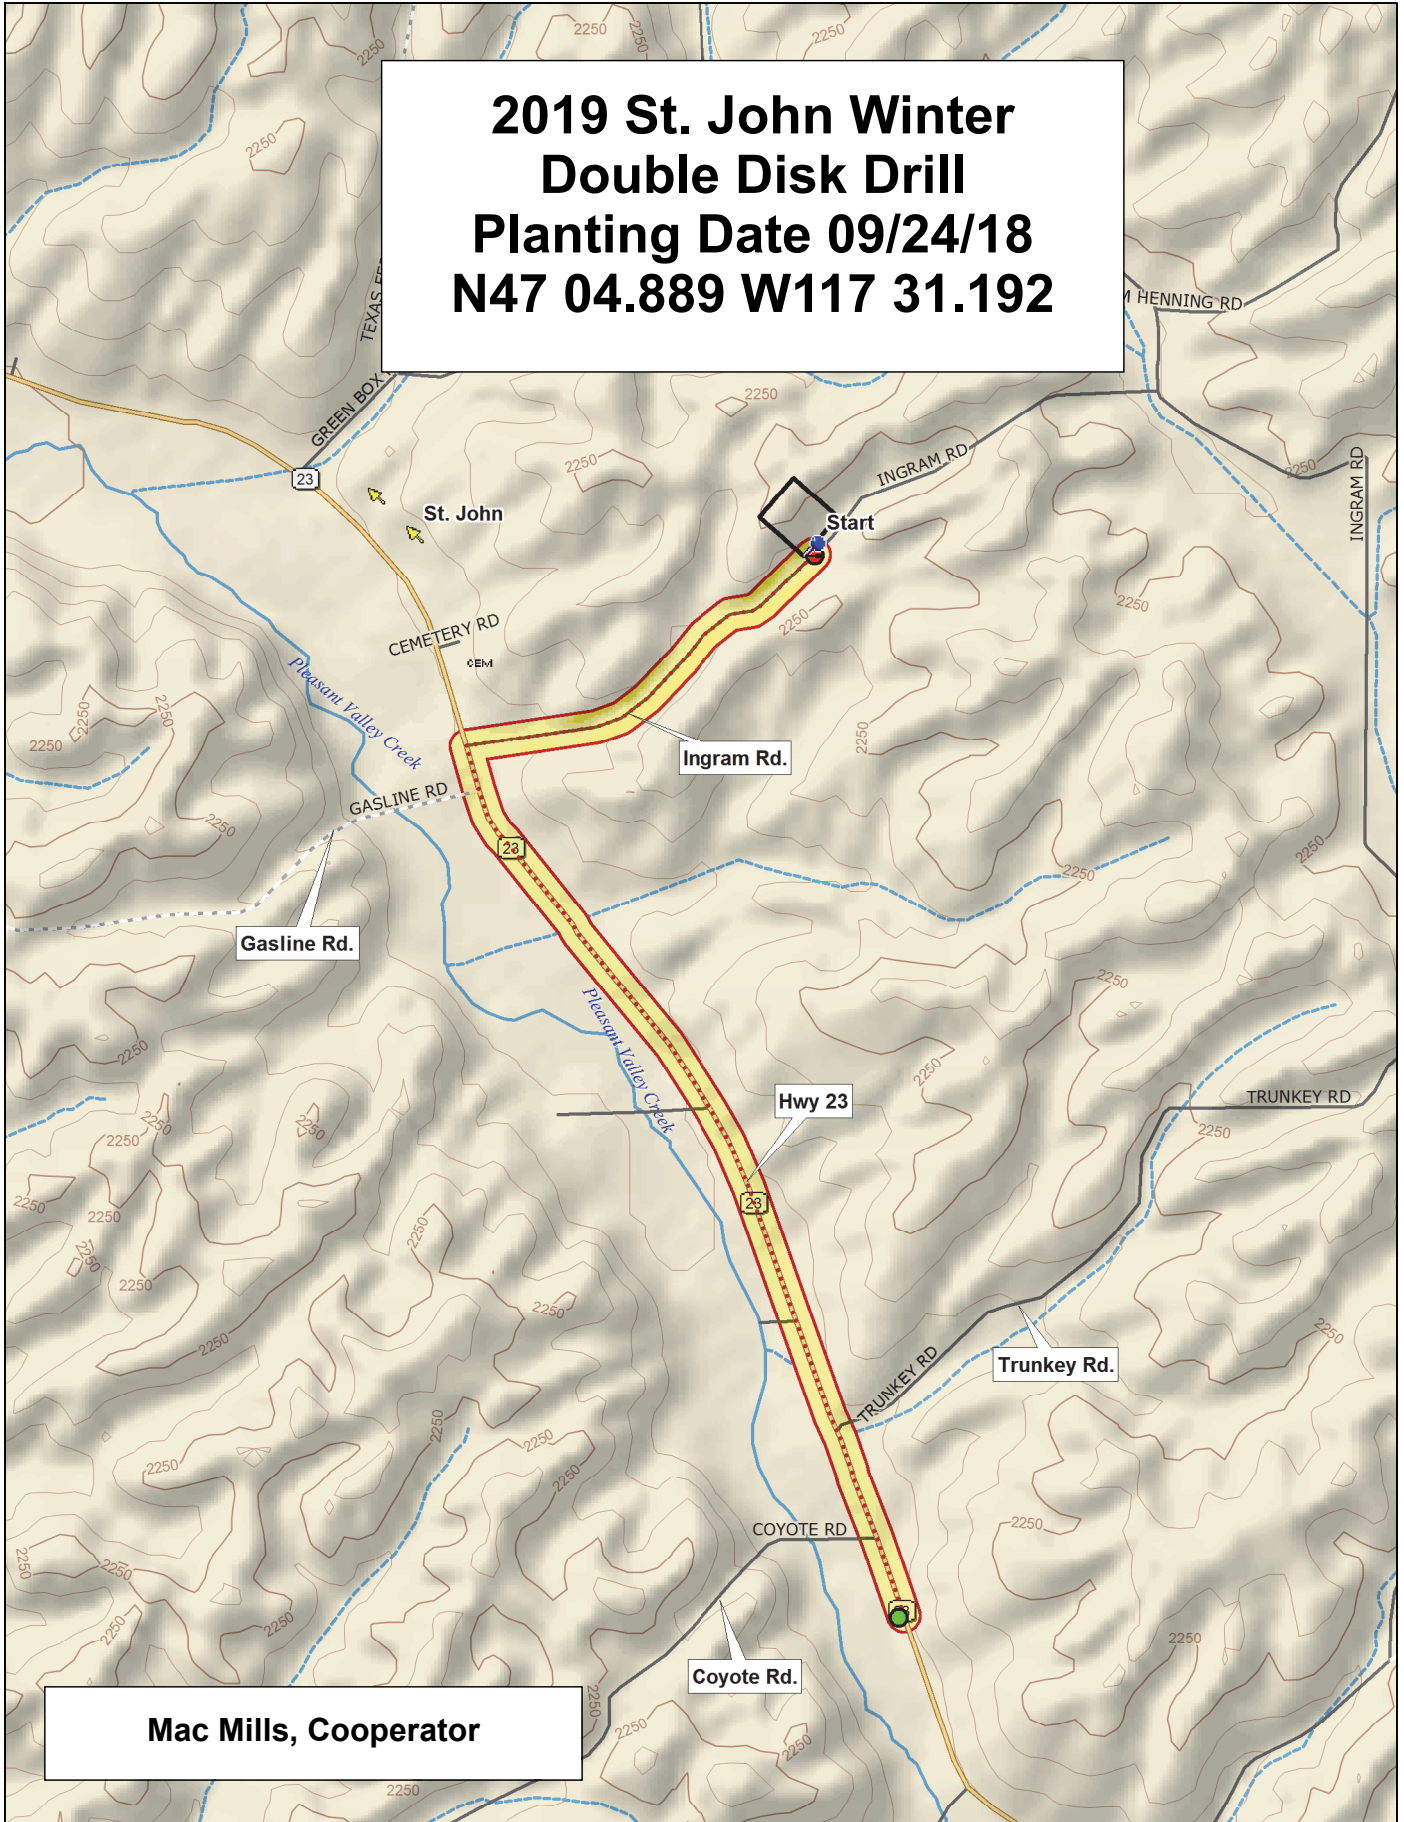

**2019 St. John Winter  
Double Disk Drill  
Planting Date 09/24/18  
N47 04.889 W117 31.192**

**Mac Mills, Cooperator**

Data use subject to license.

© DeLorme. Topo North America™ 9.

www.delorme.com

Scale 1 : 28,125

1" = 2,343.8 ft

Data Zoom 12-7