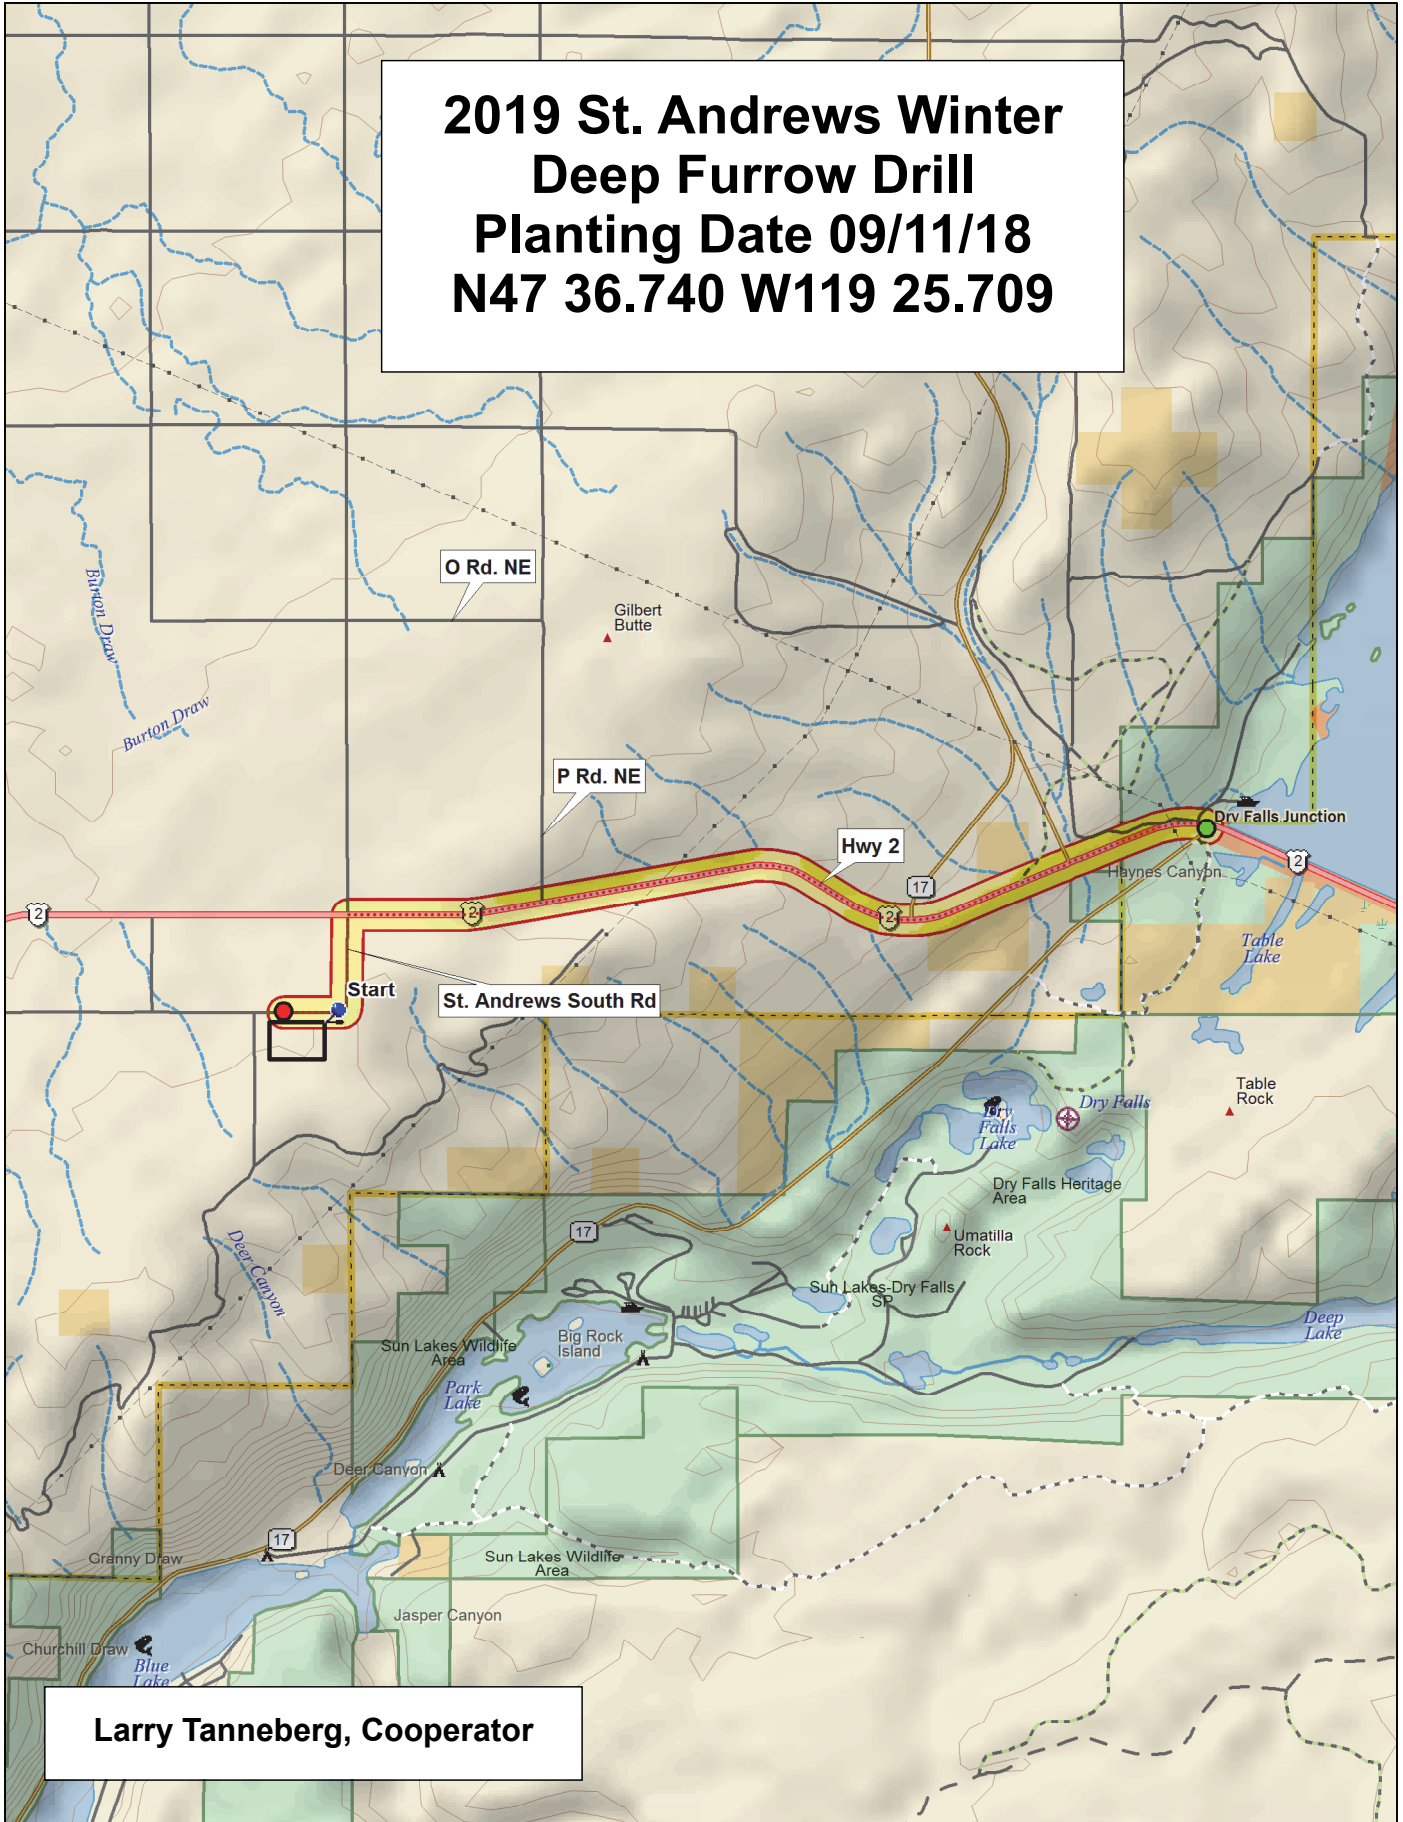

**2019 St. Andrews Winter
Deep Furrow Drill
Planting Date 09/11/18
N47 36.740 W119 25.709**

Larry Tanneberg, Cooperator

Data use subject to license.

© DeLorme. Topo North America™ 9.

www.delorme.com

Scale 1 : 62,500