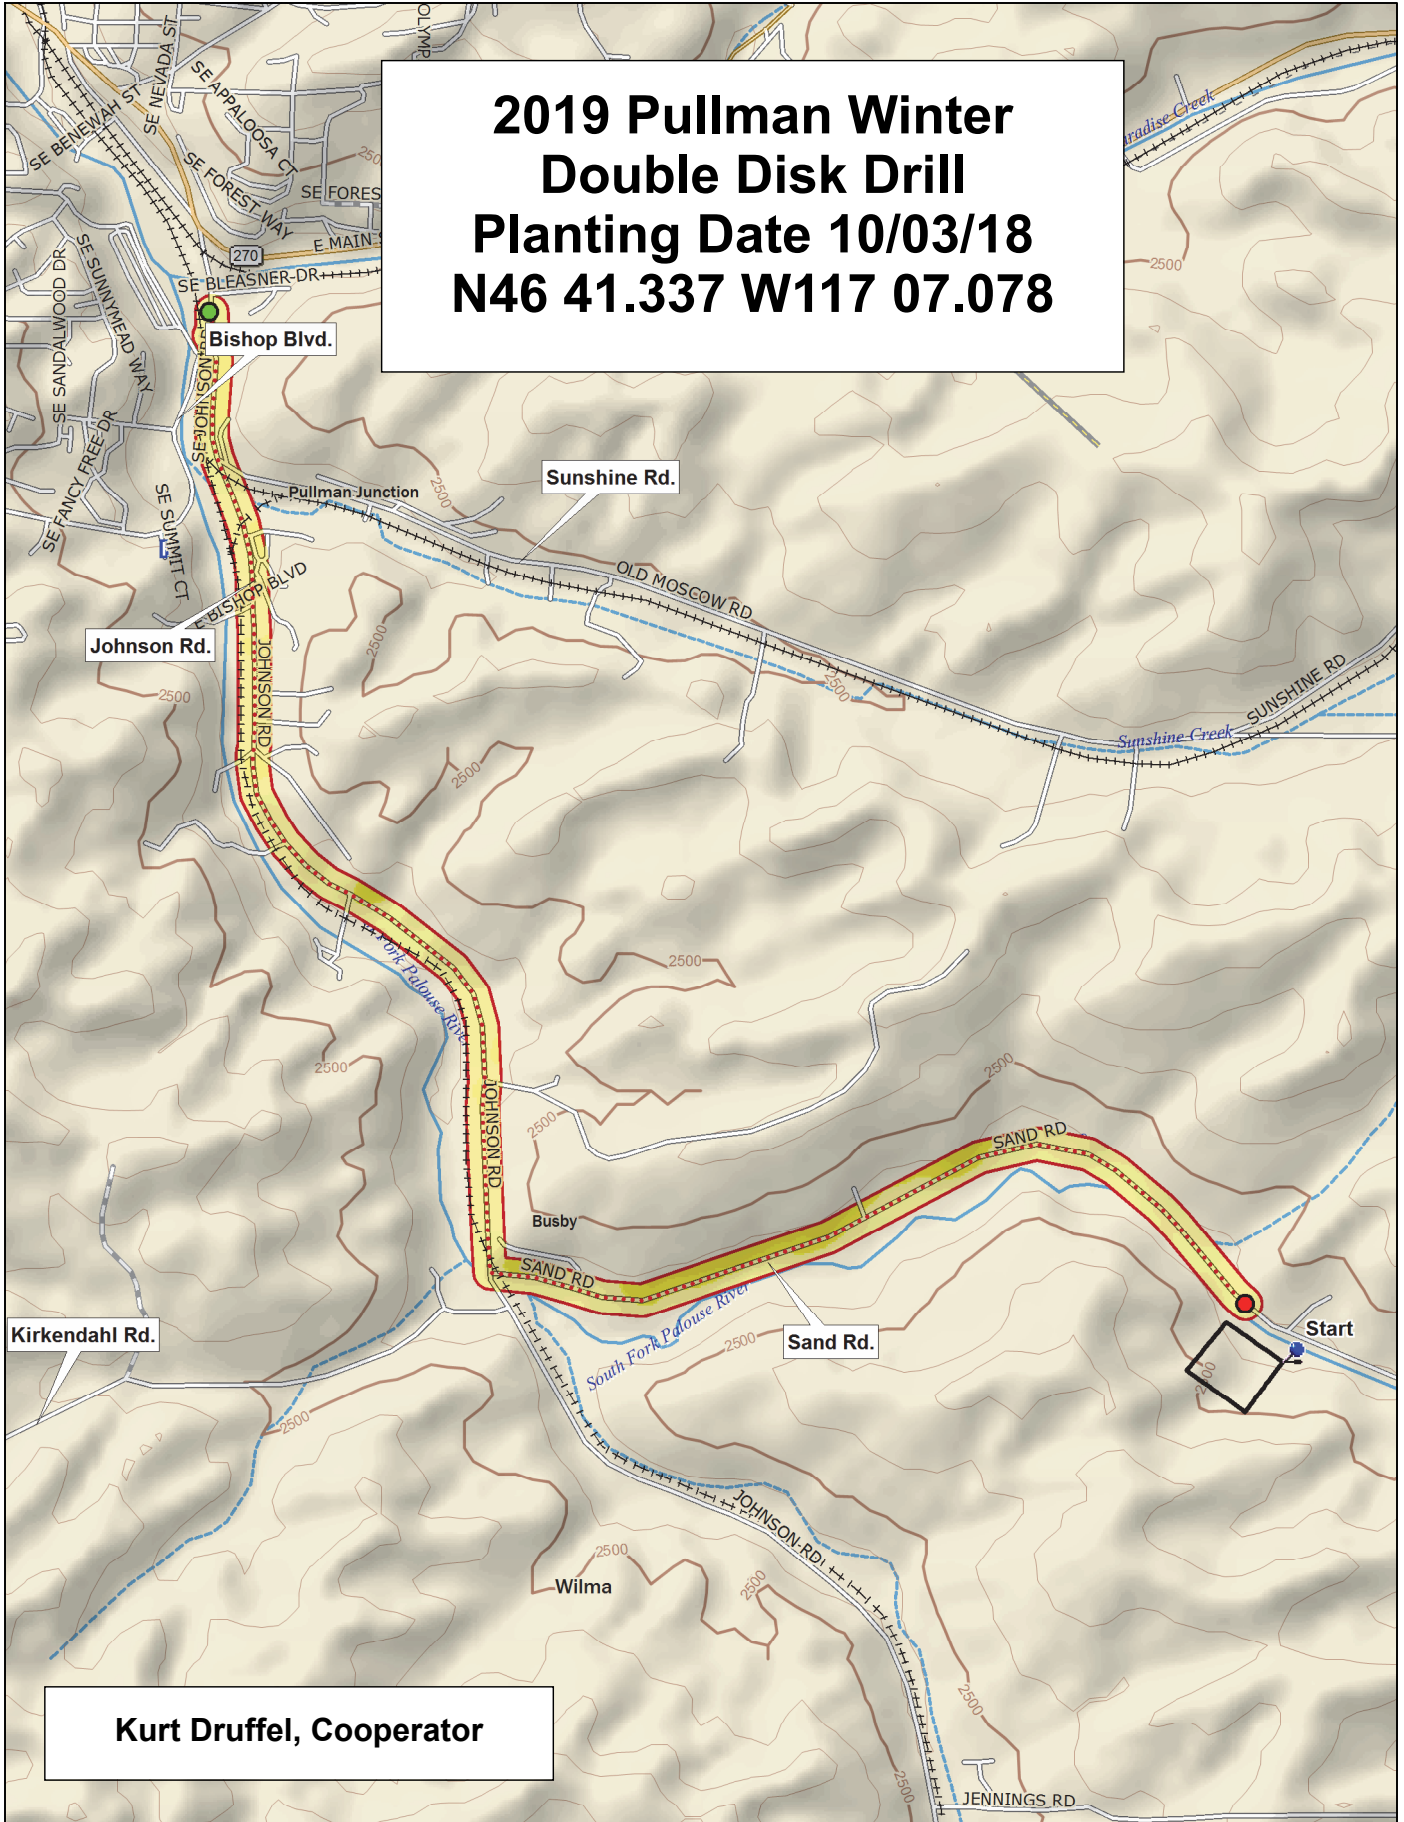

**2019 Pullman Winter  
Double Disk Drill  
Planting Date 10/03/18  
N46 41.337 W117 07.078**

**Kurt Druffel, Cooperator**