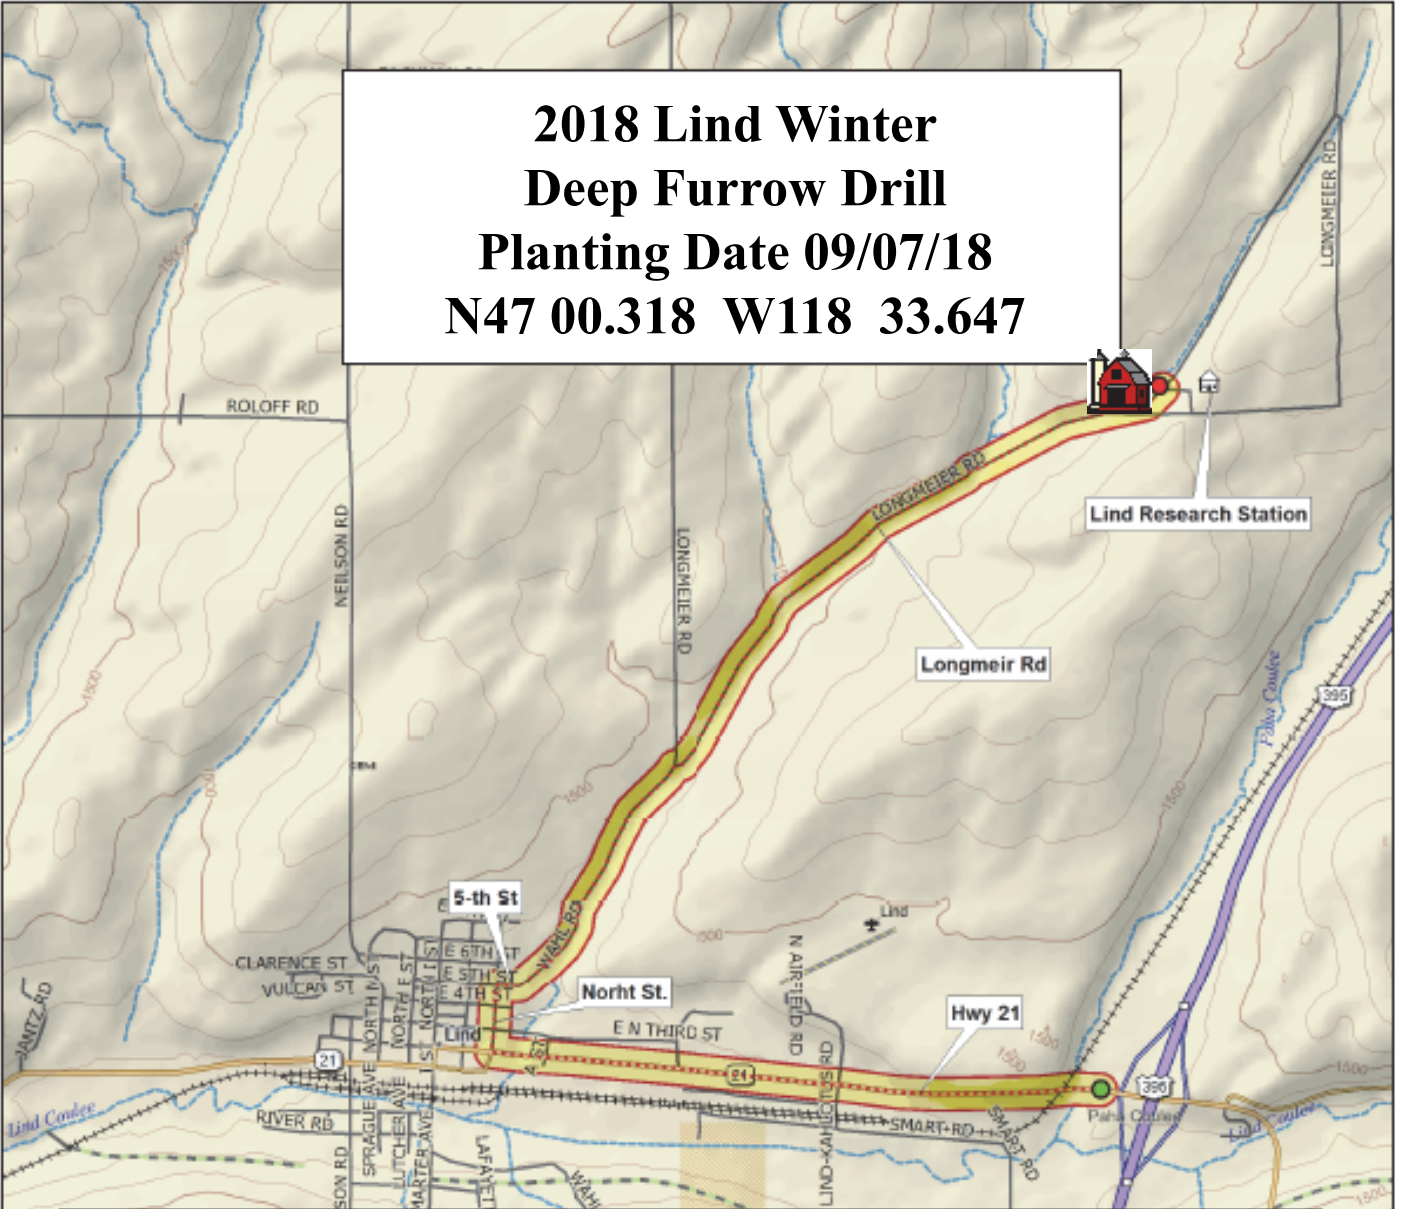

**2018 Lind Winter  
Deep Furrow Drill  
Planting Date 09/07/18  
N47 00.318 W118 33.647**