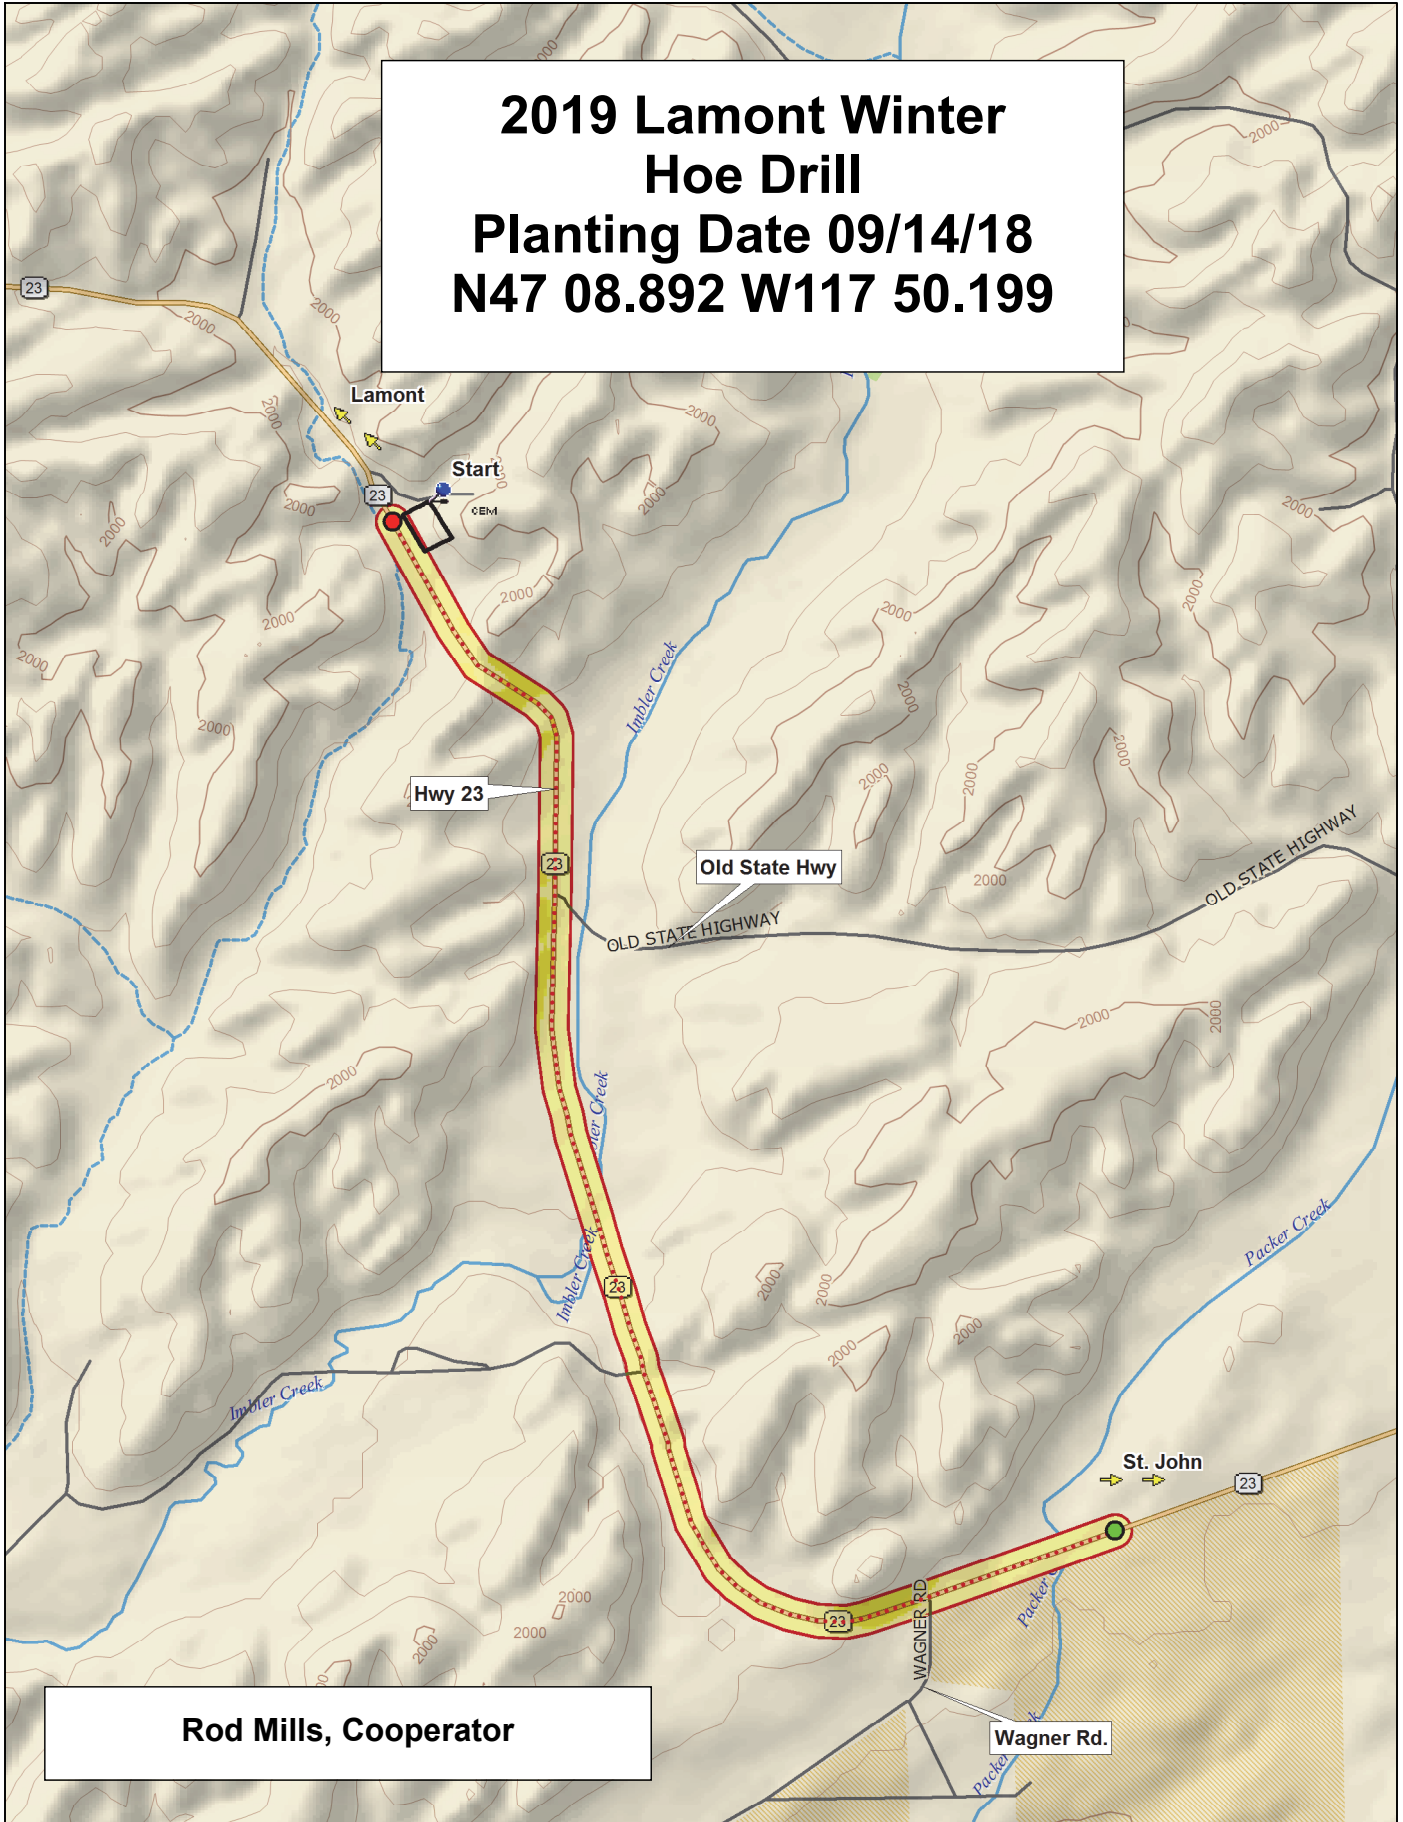

**2019 Lamont Winter
Hoe Drill
Planting Date 09/14/18
N47 08.892 W117 50.199**

Rod Mills, Cooperator

Data use subject to license.

© DeLorme. Topo North America™ 9.

www.delorme.com

2019 Soft White Winter Wheat Trial, Lamont