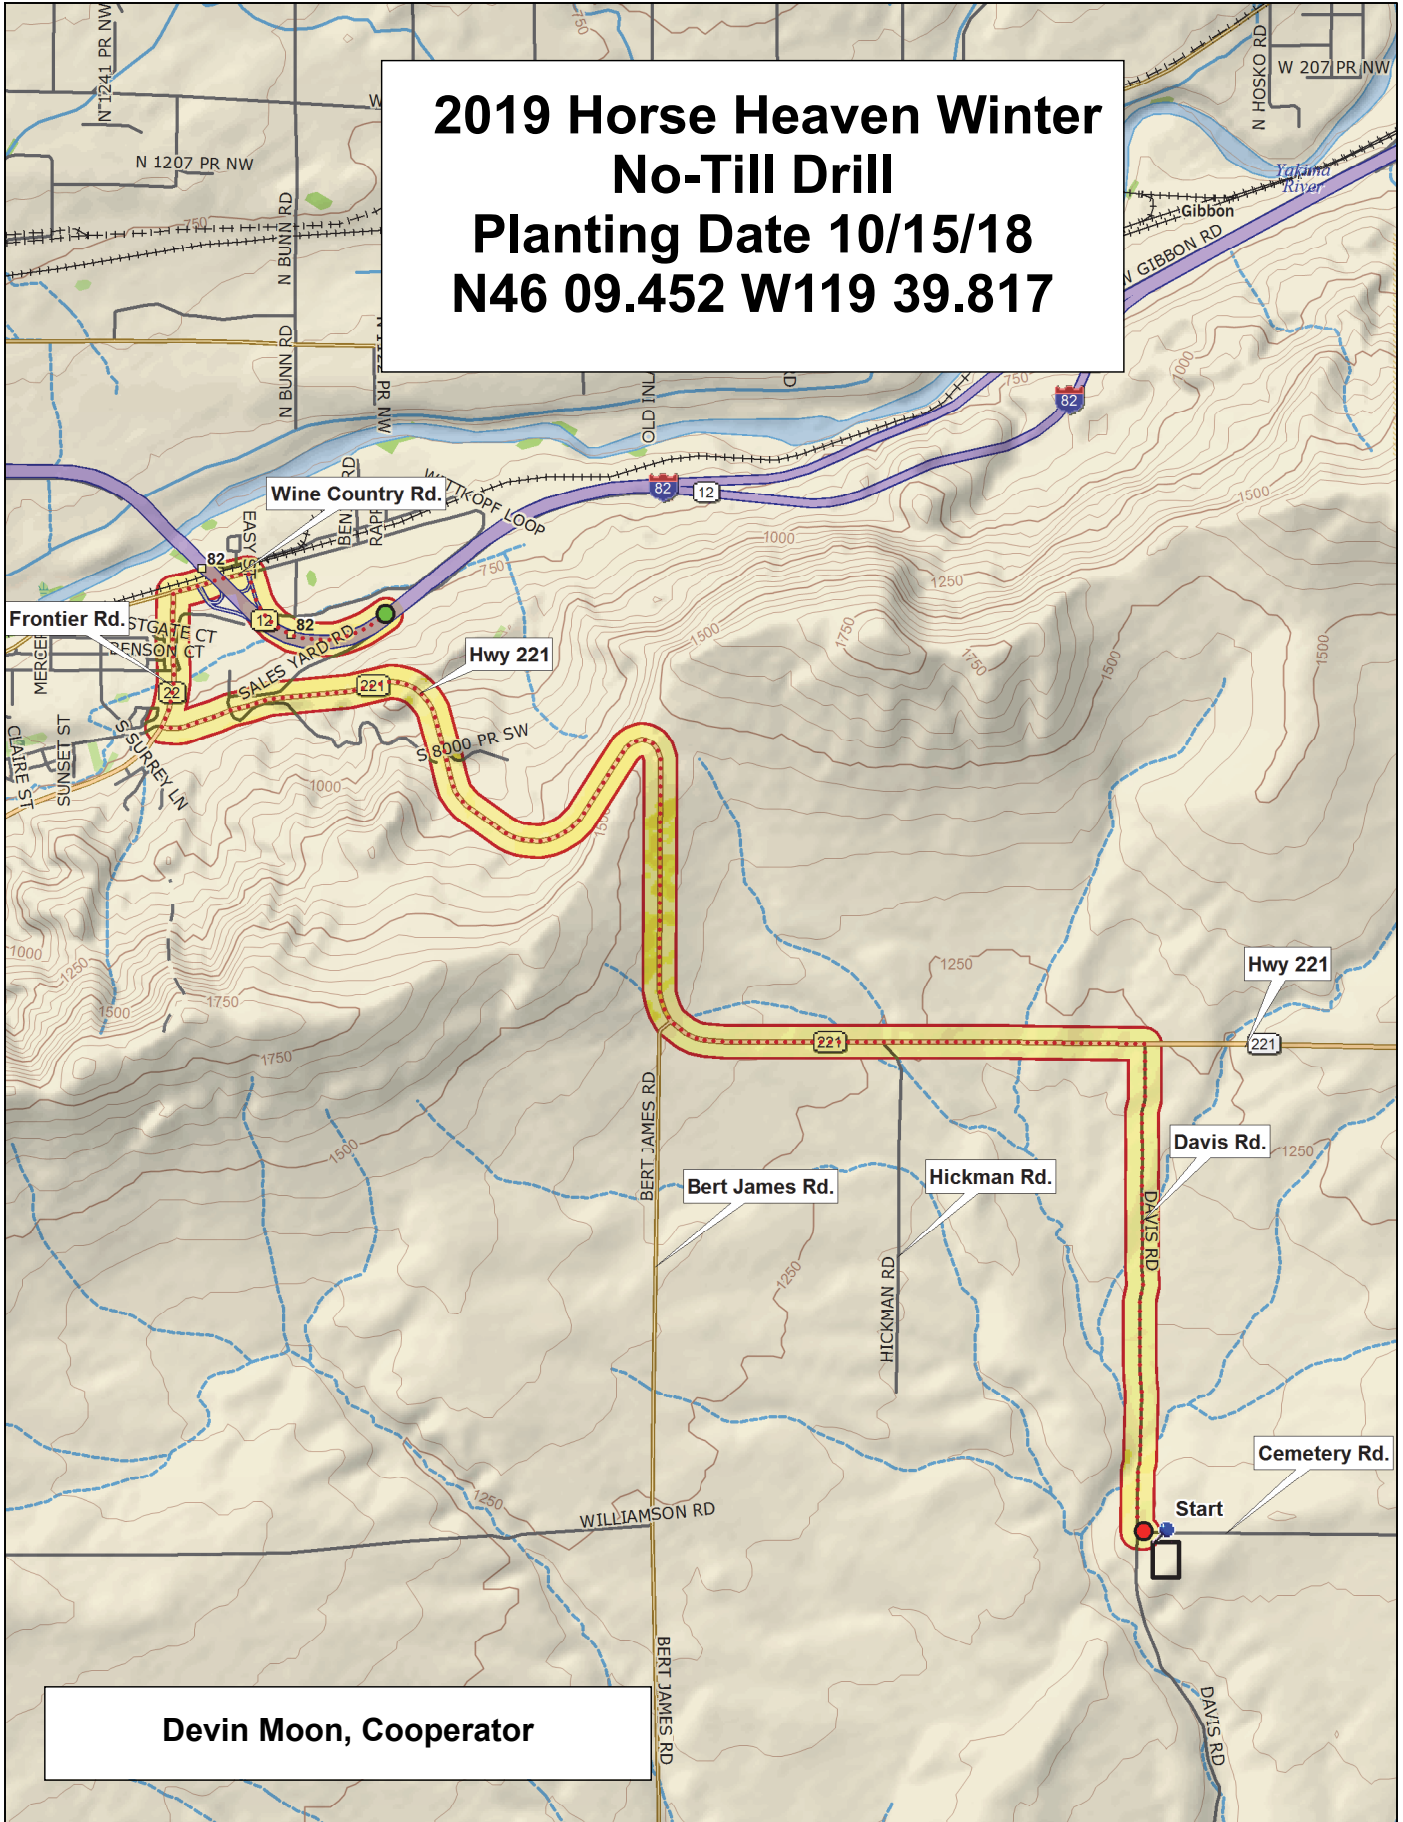

**2019 Horse Heaven Winter
No-Till Drill
Planting Date 10/15/18
N46 09.452 W119 39.817**

Devin Moon, Cooperator

Data use subject to license.

© DeLorme. Topo North America™ 9.

www.delorme.com

2019 Soft White Winter Wheat Trial, Horse Heaven