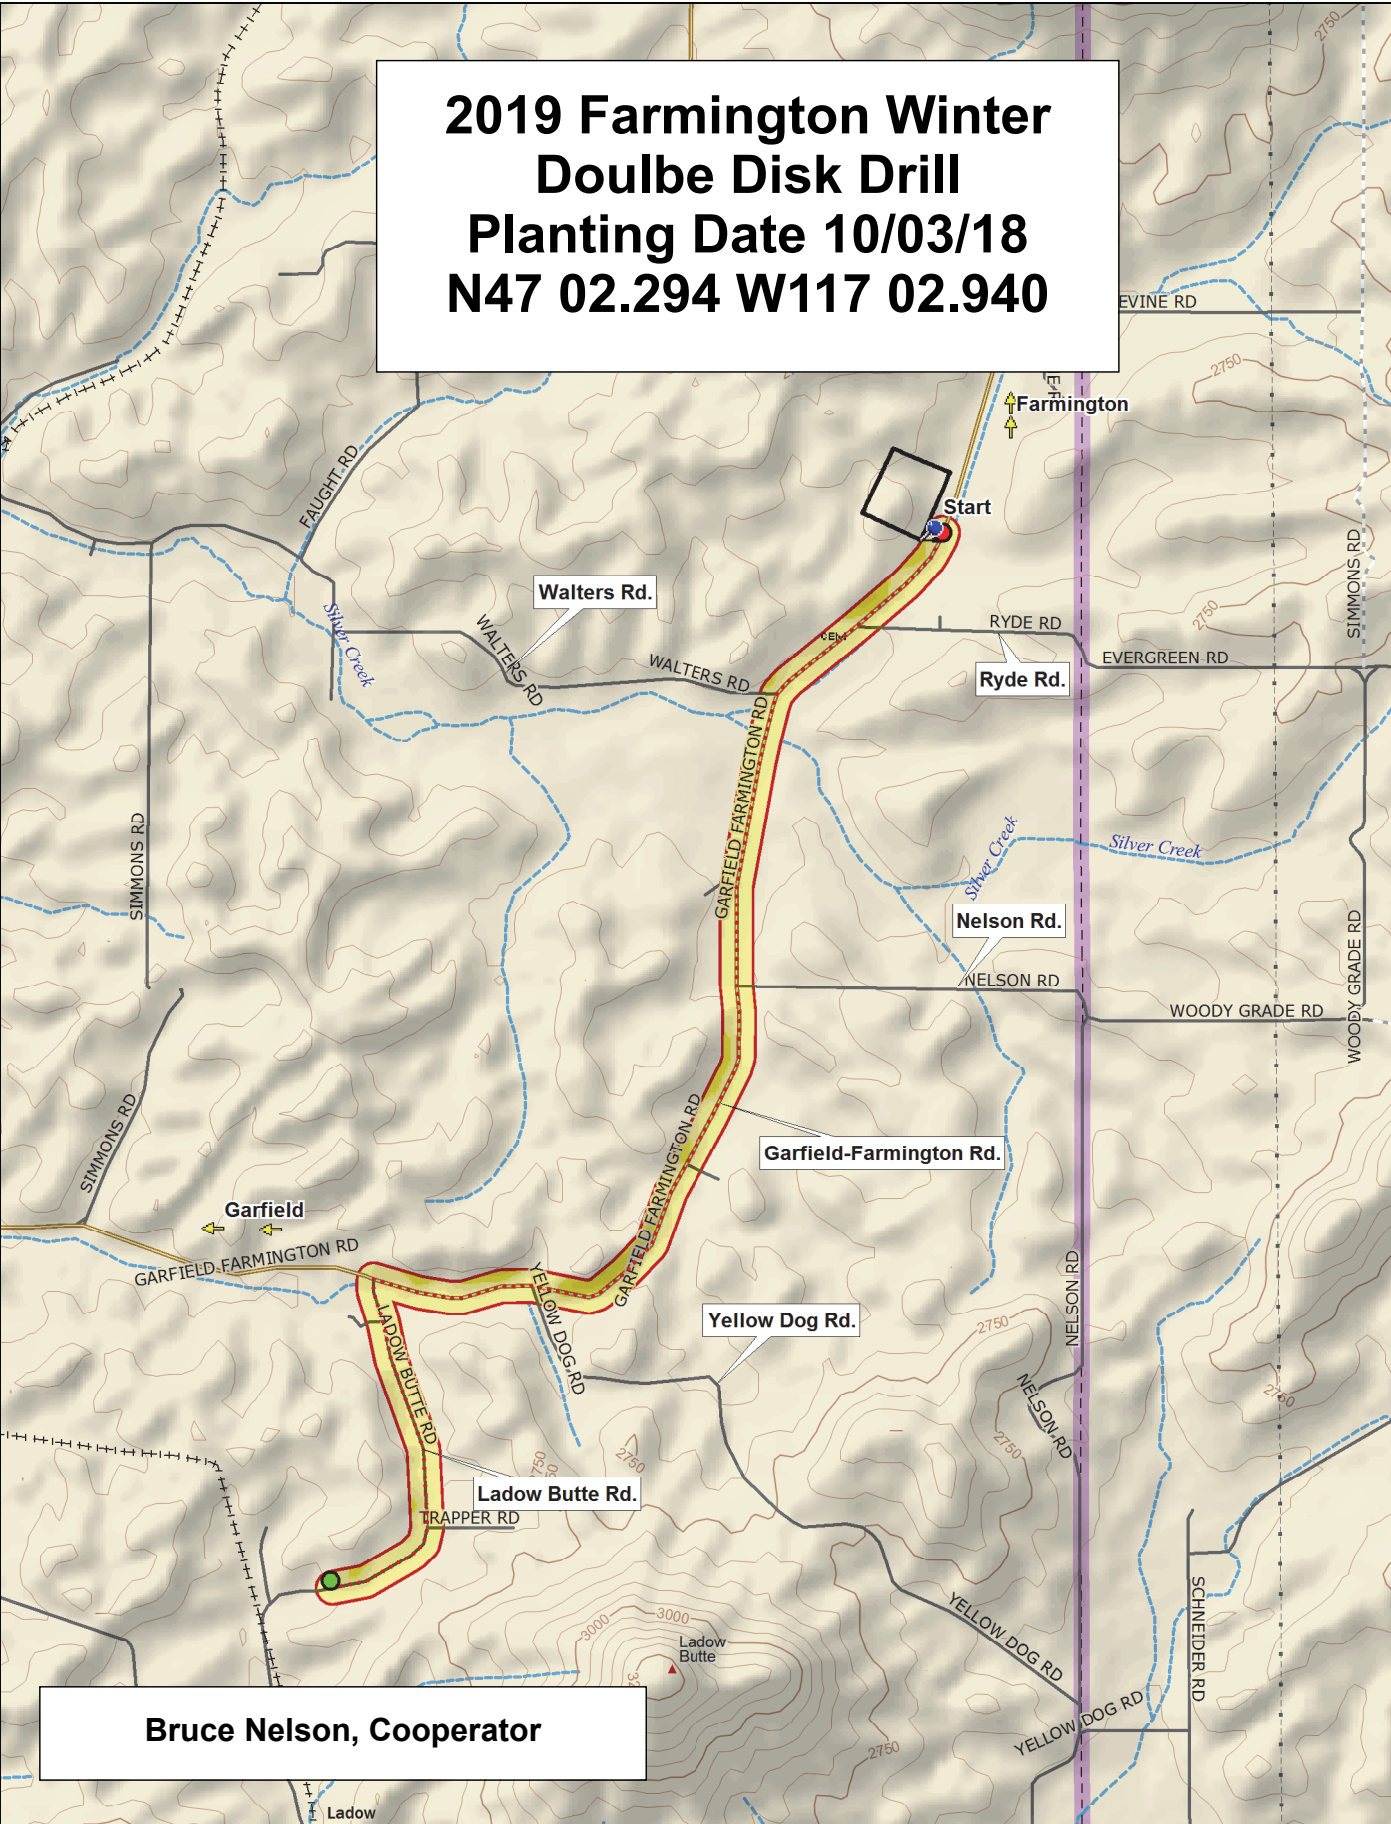

**2019 Farmington Winter
 Double Disk Drill
 Planting Date 10/03/18
 N47 02.294 W117 02.940**

Bruce Nelson, Cooperator

Data use subject to license.

© DeLorme. Topo North America™ 9.

www.delorme.com

2019 Soft White Winter Wheat Trial, Farmington

3 Replications, Alpha-Lattice Design

<http://variety.wsu.edu>

Common	Planting Date
Club	3-Oct

B	2019 SW Winter	B
1		18