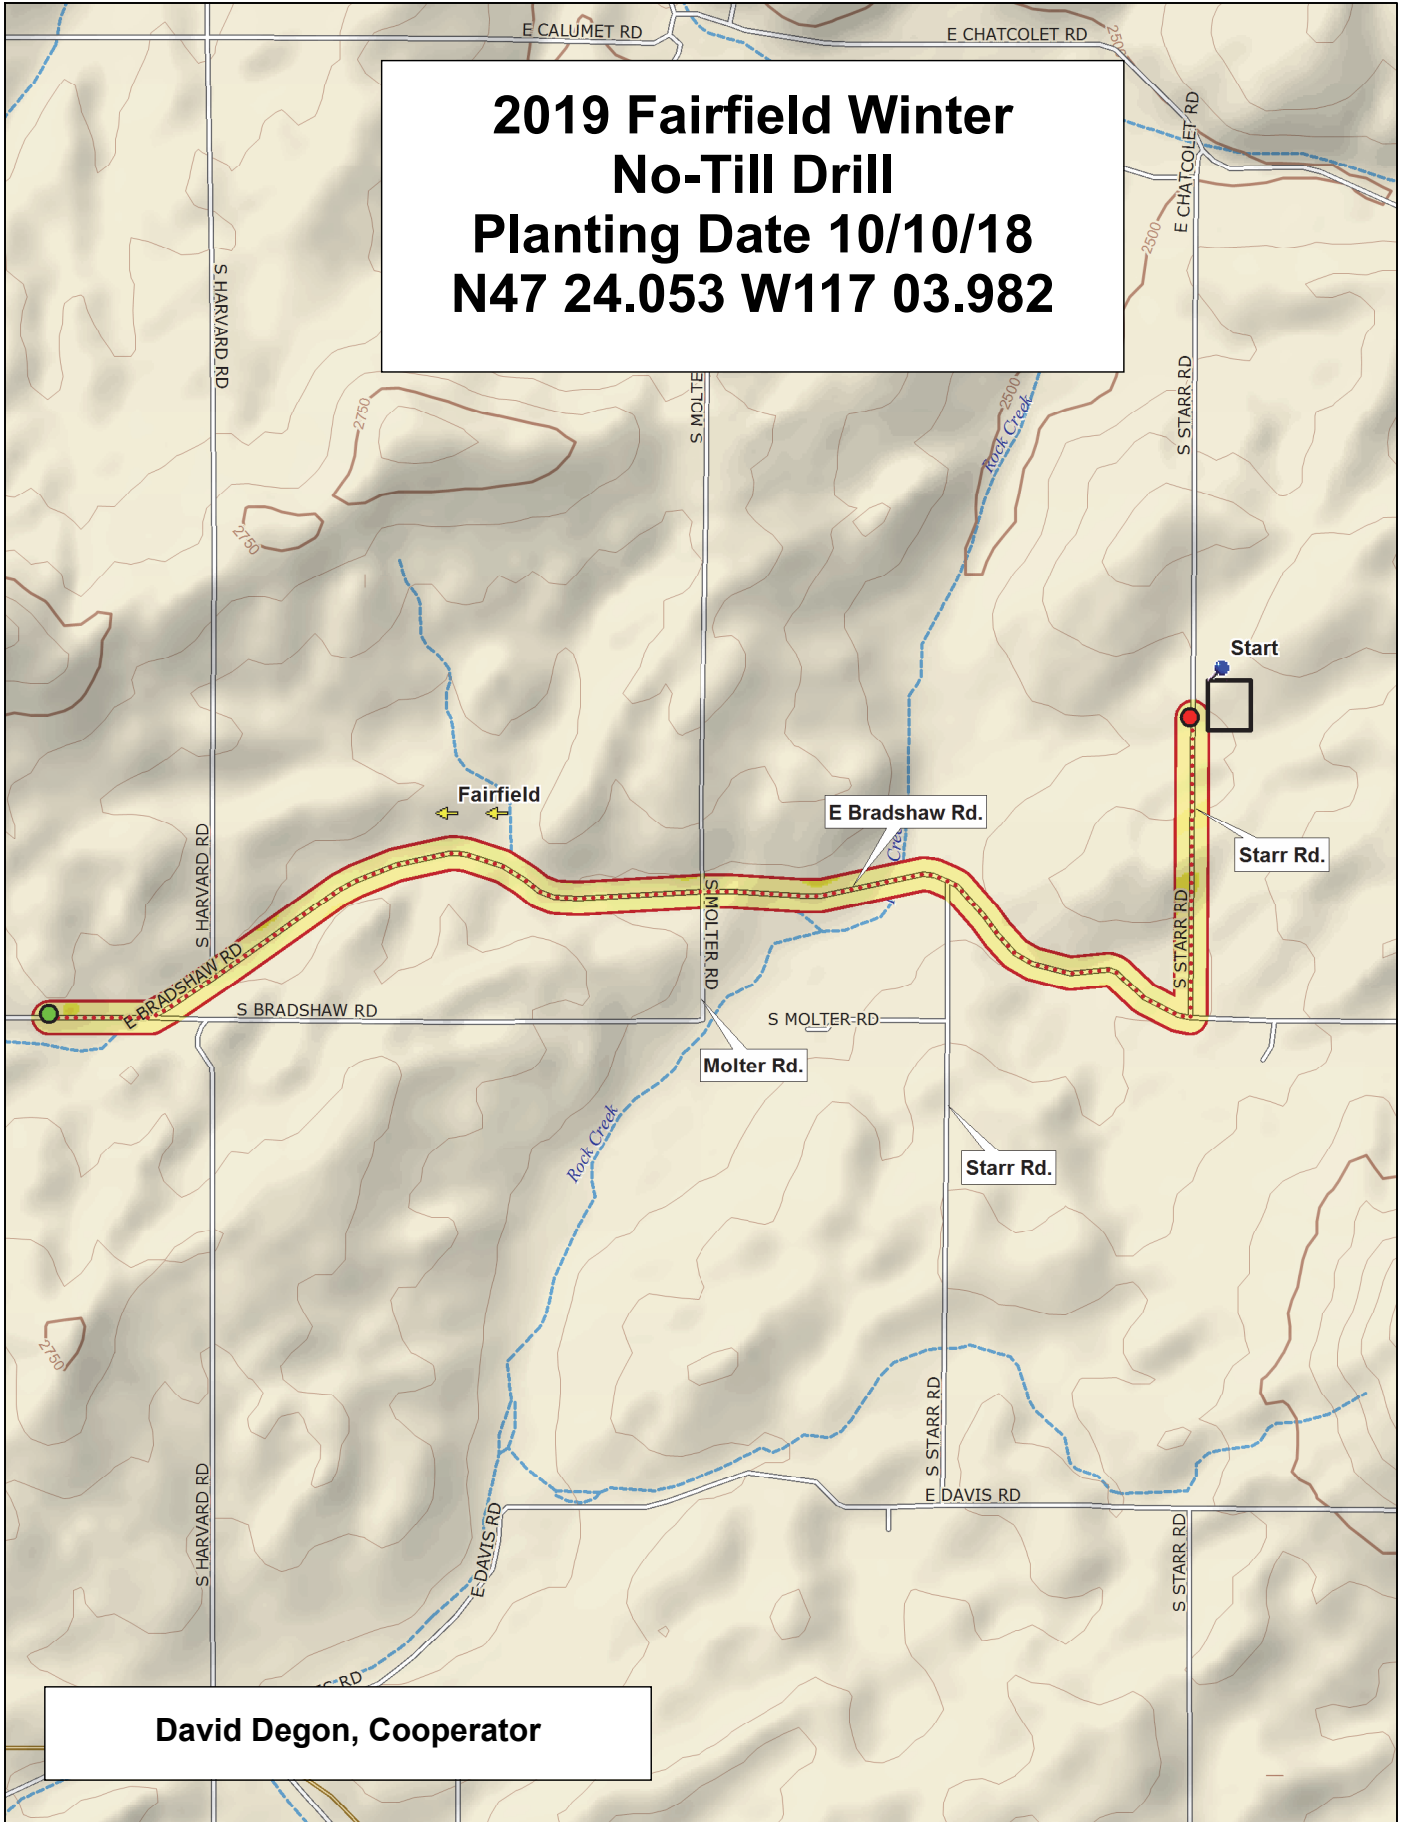

**2019 Fairfield Winter
No-Till Drill
Planting Date 10/10/18
N47 24.053 W117 03.982**

David Degon, Cooperator

Data use subject to license.

© DeLorme. Topo North America™ 9.

www.delorme.com

2019 Soft White Winter Wheat Trial, Fairfield