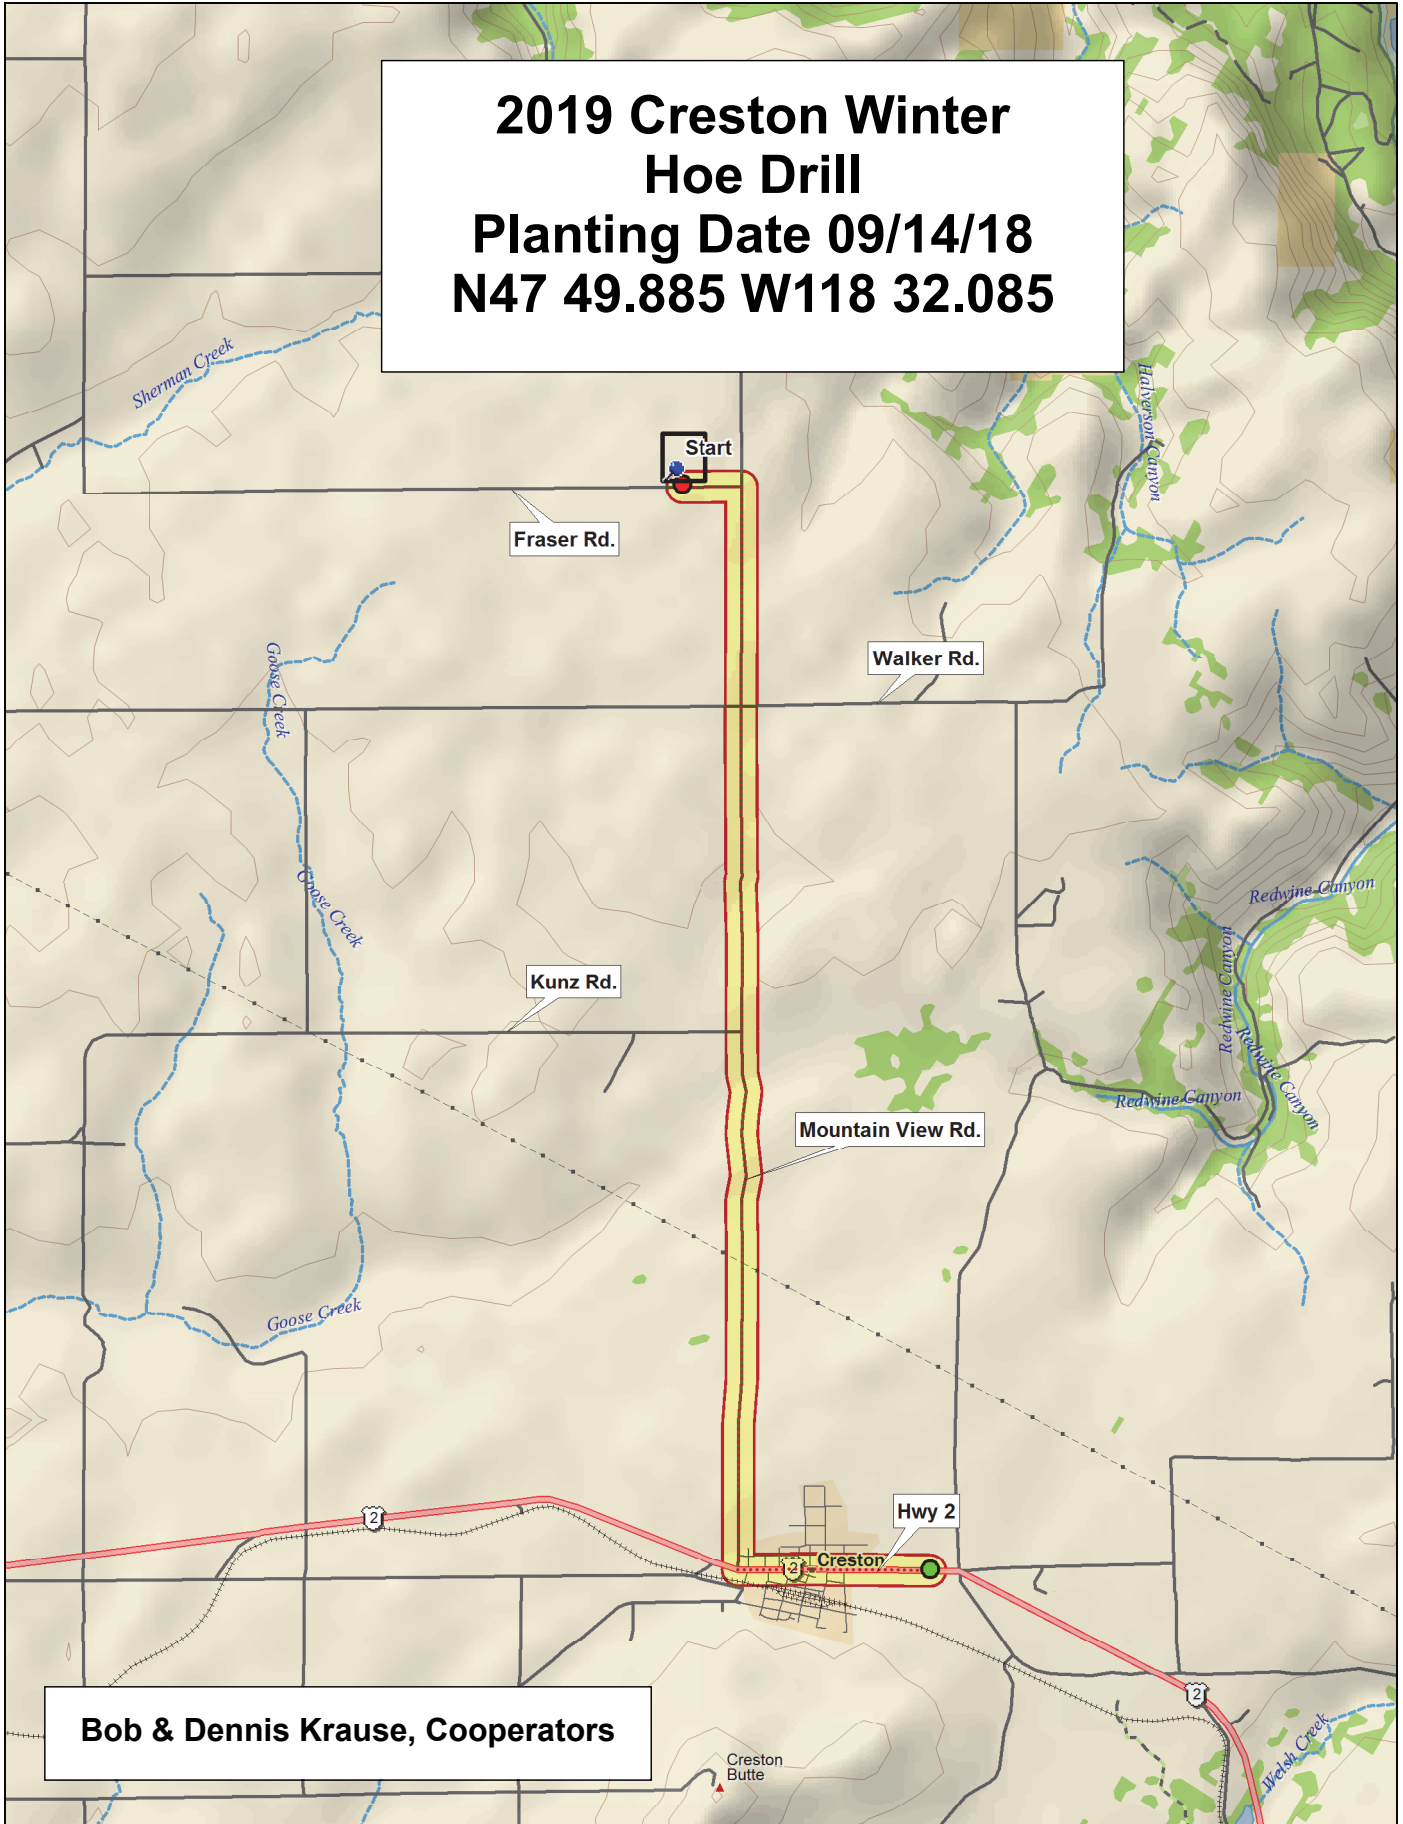

**2019 Creston Winter
Hoe Drill
Planting Date 09/14/18
N47 49.885 W118 32.085**

Bob & Dennis Krause, Cooperators

2019 Soft White Winter Wheat Trial, Creston

9	Dyna-Gro Impact	08PM030-3	06PN212-25	UIL 17-6834 CL+	LCS Sonic (LWW14-73161)	ORCF-102	AICO101	OR2121086	WB1532	SY Command (04PN066-7)	WA 8271	WB1783	Mela CL+	M-Press	IDO1808	Puma
8	UI Magic CL+	ARS-Crescent	SY Banks (09PN005#25)	WA 8305 CL+	ARS09X492-6CBW	Bruehl	WA 8290	IDO1810	WB1604	WB1376CLP	LCS Huik (LWW14-73163)	UI Castle CL+	UIL 09-15702A	Pritchett (4J0713366C)	ARS08X117-83C	Norwest Duet
7	Xerpha	Eltan	OR2150031 CL+	Norwest Tandem	LWW16-71088	UIL 17-6451 CL+	LWW14-72916	Jasper	WB1529	SY Candor (09PN008#72)	ARS-Castella	Curiosity CL+	WA 8308	UI Sparrow (IDO1108DH)	UI Sparrow (IDO1108DH)	Otto
6	ARS-Crescent	ARS-Castella	AICO101	Otto	IDO1808	ARS09X492-6CBW	WB1604	UIL 17-6451 CL+	06PN212-25	WA 8305 CL+	LCS Sonic (LWW14-73161)	Curiosity CL+	Xerpha	WB1376CLP	SY Banks (09PN005#25)	
5	UI Magic CL+	UIL 09-15702A	WB1532	Norwest Duet	LWW16-71088	WB1529	WB1783	UI Castle CL+	WA 8271	UIL 17-6834 CL+	LWW14-72916	OR2150031 CL+	Pritchett (4J0713366C)	08PM030-3	ORCF-102	
4	Mela CL+	WA 8290	Jasper	Norwest Tandem	IDO1810	OR2121086	SY Candor (09PN008#72)	WA 8308	LCS Huik (LWW14-73163)	Puma	Eltan	Dyna-Gro Impact	Bruehl	SY Command (04PN066-7)	M-Press	
3	Mela CL+	AICO101	06PN212-25	LCS Huik (LWW14-73163)	SY Banks (09PN005#25)	UI Magic CL+	OR2161250 CL+	LWW16-71088	WA 8308	WA 8271	OR2121086	UI Castle CL+	ARS08X117-83C	Bruehl	Norwest Tandem	
2	OR2150031 CL+	Norwest Duet	IDO1808	UIL 17-6451 CL+	IDO1810	Curiosity CL+	Dyna-Gro Impact	WB1529	Jasper	UIL 17-6834 CL+	WB1376CLP	WA 8305 CL+	WB1783	ARS09X492-6CBW	Pritchett (4J0713366C)	
1	Puma	ARS-Crescent	LCS Sonic (LWW14-73161)	UI Sparrow (IDO1108DH)	UIL 09-15702A	Xerpha	Otto	ORCF-102	WB1604	WA 8290	Eltan	08PM030-3	SY Candor (09PN008#72)	WB1532	M-Press	

Entry	Name
1	06PN212-25
2	08PM030-3
3	AICO101
4	ARS09X492-6CBW
5	ARS08X117-83C
6	ARS-Castella
7	ARS-Crescent
8	Dyna-Gro Impact
9	IDO1808
10	IDO1810
11	Jasper
12	LWW14-72916
13	LCS Huik (LWW14-73163)
14	LWW16-71088
15	M-Press
16	Norwest Duet

Entry	Name
17	Norwest Tandem
18	OR2121086
19	ORCF-102
20	OR2150031 CL+
21	OR2161250 CL+
22	Puma
23	SY Candor (09PN008#72)
24	UI Castle CL+
25	UI Magic CL+
26	UI Sparrow (IDO1108DH)
27	UIL 09-15702A
28	UIL 17-6451 CL+
29	UIL 17-6834 CL+
30	WA 8271
31	WA 8290
32	WA 8305 CL+

Entry	Name
33	WA 8308
34	WB1376CLP
35	WB1529
36	WB1532
37	WB1604
38	WB1783
39	Xerpha
40	Curiosity CL+
41	Eltan
42	LCS Sonic (LWW14-73161)
43	Bruehl
44	Mela CL+
45	Otto
46	Pritchett (4J0713366C)
47	SY Banks (09PN005#25)
48	SY Command (04PN066-7)

3 Replications, Alpha-Lattice Design

<http://variety.wsu.edu>

Common	Club

Common	Club

B	1
2019 SW Winter	16