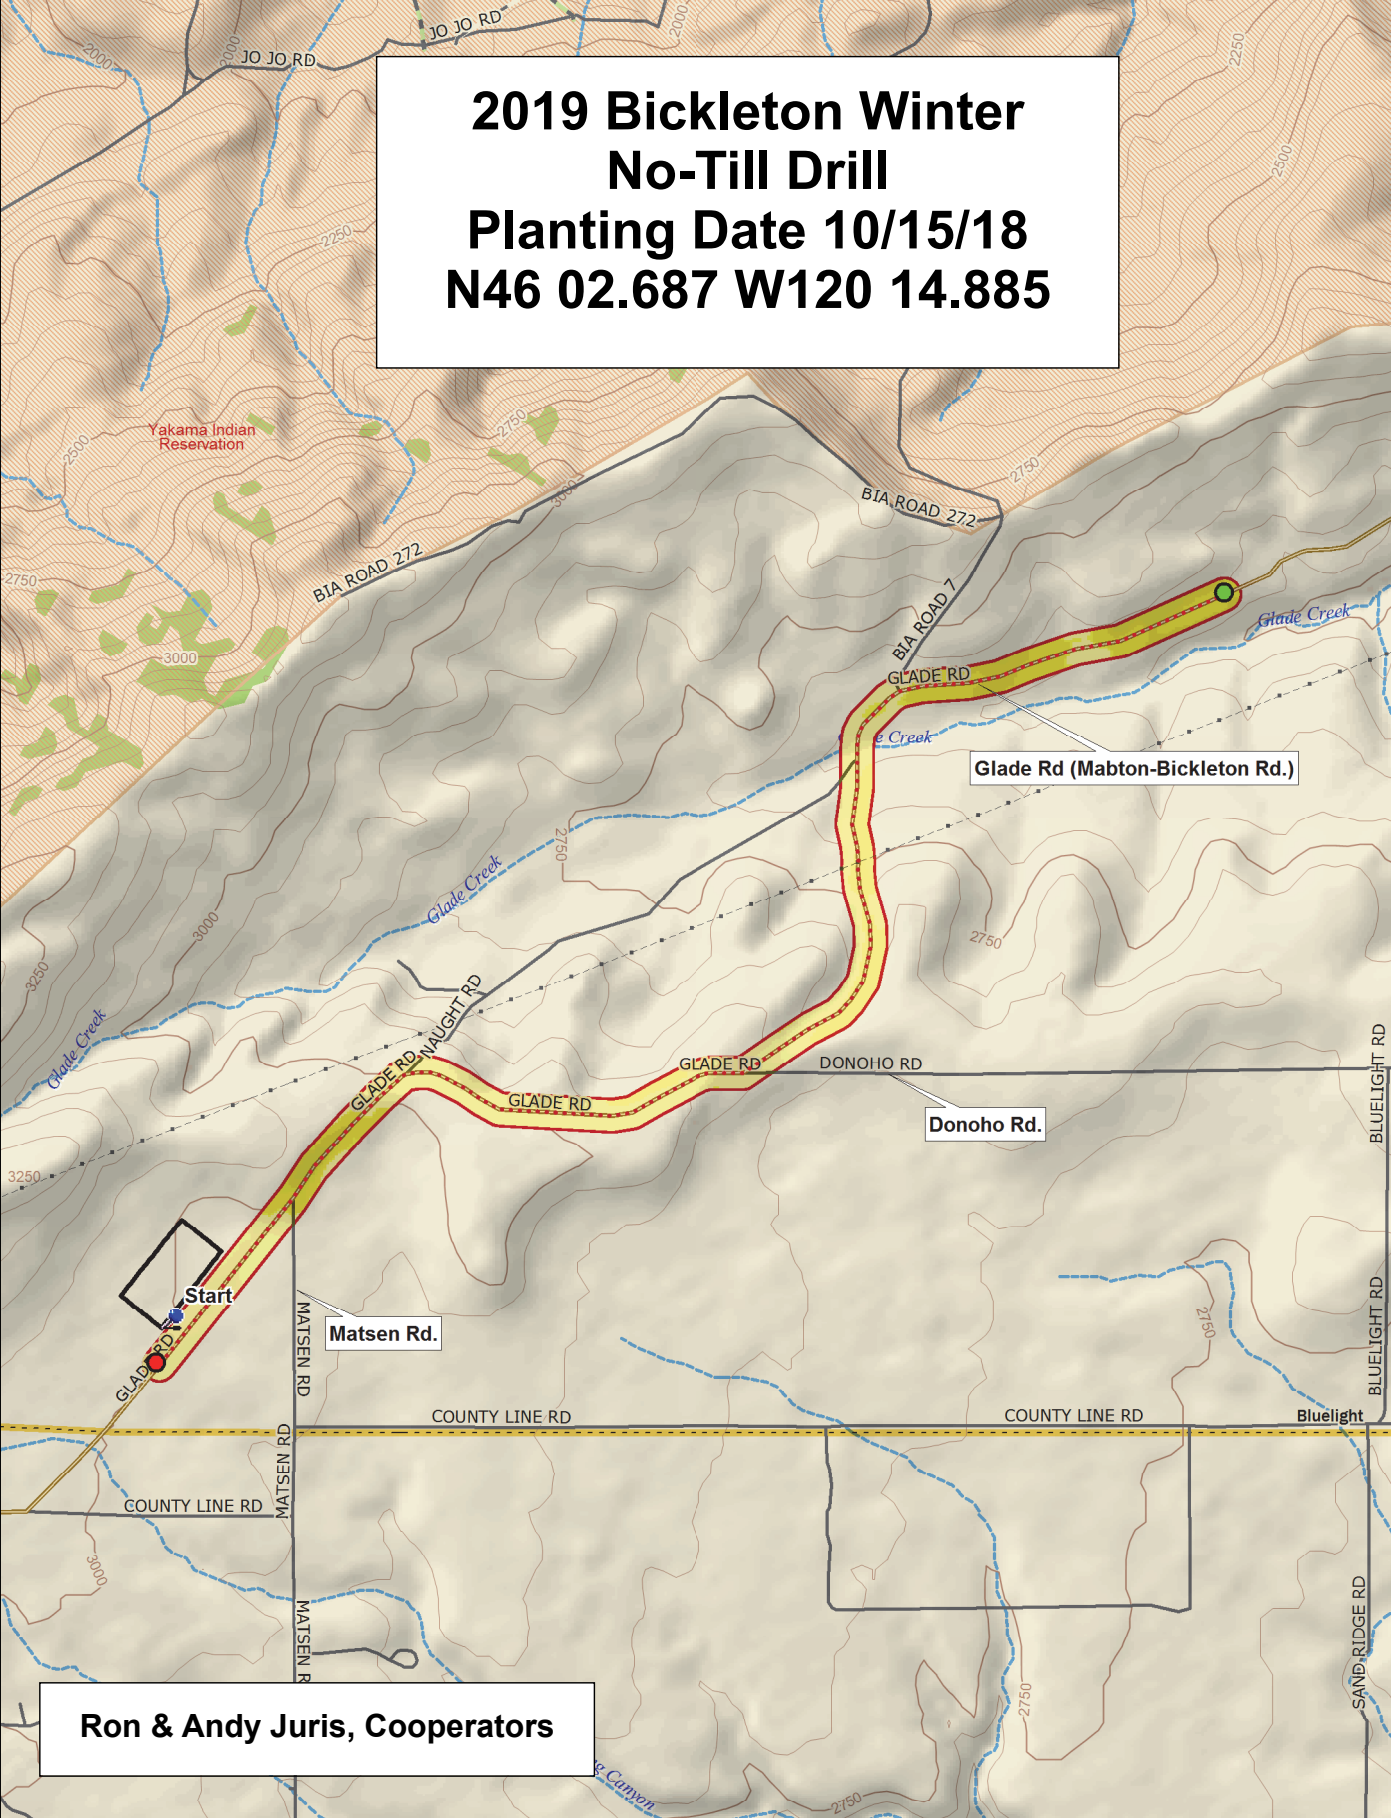

**2019 Bickleton Winter
No-Till Drill
Planting Date 10/15/18
N46 02.687 W120 14.885**

Ron & Andy Juris, Cooperators

2019 Soft White Winter Wheat Trial, Bickleton

9	Dyna-Gro Impact	08PM030-3	06PN212-25	UIL 17-6834 CL+	LCS Sonic (LWW14-73161)	ORCF-102	AICO101	OR2121086	WB1532	SY Command (04PN066-7)	WA 8271	WB1783	Mela CL+	M-Press	IDO1808	Puma
8	UI Magic CL+	ARS-Crescent	SY Banks (09PN005#25)	WA 8305 CL+	ARS09X492-6CBW	Bruehl	WA 8290	IDO1810	WB1604	WB1376CLP	LCS Huik (LWW14-73163)	UI Castle CL+	UIL 09-15702A	Pritchett (4J0713366C)	ARS08X117-83C	Norwest Duet
7	Xerpha	Eltan	OR2150031 CL+	Norwest Tandem	LWW16-71088	UIL 17-6451 CL+	LWW14-72916	Jasper	WB1529	SY Candor (09PN008#72)	ARS-Castella	OR2161250 CL+	Curiosity CL+	WA 8308	UI Sparrow (IDO1108DH)	Otto
6	ARS-Crescent	ARS-Castella	AICO101	Otto	IDO1808	ARS09X492-6CBW	WB1604	UIL 17-6451 CL+	06PN212-25	WA 8305 CL+	LCS Sonic (LWW14-73161)	OR2161250 CL+	Curiosity CL+	Xerpha	WB1376CLP	SY Banks (09PN005#25)
5	UI Magic CL+	UIL 09-15702A	WB1532	Norwest Duet	LWW16-71088	WB1529	WB1783	UI Castle CL+	WA 8271	UIL 17-6834 CL+	LWW14-72916	ARS08X117-83C	OR2150031 CL+	Pritchett (4J0713366C)	08PM030-3	ORCF-102
4	Mela CL+	WA 8290	Jasper	Norwest Tandem	IDO1810	OR2121086	SY Candor (09PN008#72)	WA 8308	LCS Huik (LWW14-73163)	Puma	Eltan	UI Sparrow (IDO1108DH)	Dyna-Gro Impact	Bruehl	SY Command (04PN066-7)	M-Press
3	Mela CL+	AICO101	06PN212-25	LCS Huik (LWW14-73163)	SY Banks (09PN005#25)	UI Magic CL+	OR2161250 CL+	LWW16-71088	WA 8308	WA 8271	OR2121086	ARS-Castella	UI Castle CL+	ARS08X117-83C	Bruehl	Norwest Tandem
2	OR2150031 CL+	Norwest Duet	IDO1808	UIL 17-6451 CL+	IDO1810	Curiosity CL+	Dyna-Gro Impact	WB1529	Jasper	UIL 17-6834 CL+	WB1376CLP	SY Command (04PN066-7)	WA 8305 CL+	WB1783	ARS09X492-6CBW	Pritchett (4J0713366C)
1	Puma	ARS-Crescent	LCS Sonic (LWW14-73161)	UI Sparrow (IDO1108DH)	UIL 09-15702A	Xerpha	Otto	ORCF-102	WB1604	WA 8290	Eltan	LWW14-72916	08PM030-3	SY Candor (09PN008#72)	WB1532	M-Press

Entry	Name
1	06PN212-25
2	08PM030-3
3	AICO101
4	ARS09X492-6CBW
5	ARS08X117-83C
6	ARS-Castella
7	ARS-Crescent
8	Dyna-Gro Impact
9	IDO1808
10	IDO1810
11	Jasper
12	LWW14-72916
13	LCS Huik (LWW14-73163)
14	LWW16-71088
15	M-Press
16	Norwest Duet

Entry	Name
17	Norwest Tandem
18	OR2121086
19	ORCF-102
20	OR2150031 CL+
21	OR2161250 CL+
22	Puma
23	SY Candor (09PN008#72)
24	UI Castle CL+
25	UI Magic CL+
26	UI Sparrow (IDO1108DH)
27	UIL 09-15702A
28	UIL 17-6451 CL+
29	UIL 17-6834 CL+
30	WA 8271
31	WA 8290
32	WA 8305 CL+

Entry	Name
33	WA 8308
34	WB1376CLP
35	WB1529
36	WB1532
37	WB1604
38	WB1783
39	Xerpha
40	Curiosity CL+
41	Eltan
42	LCS Sonic (LWW14-73161)
43	Bruehl
44	Mela CL+
45	Otto
46	Pritchett (4J0713366C)
47	SY Banks (09PN005#25)
48	SY Command (04PN066-7)

3 Replications, Alpha-Lattice Design

<http://variety.wsu.edu>

Common	Club

Common	Club

B	2019 SW Winter	B	2019 HR Winter	B
1	16	1	6	6