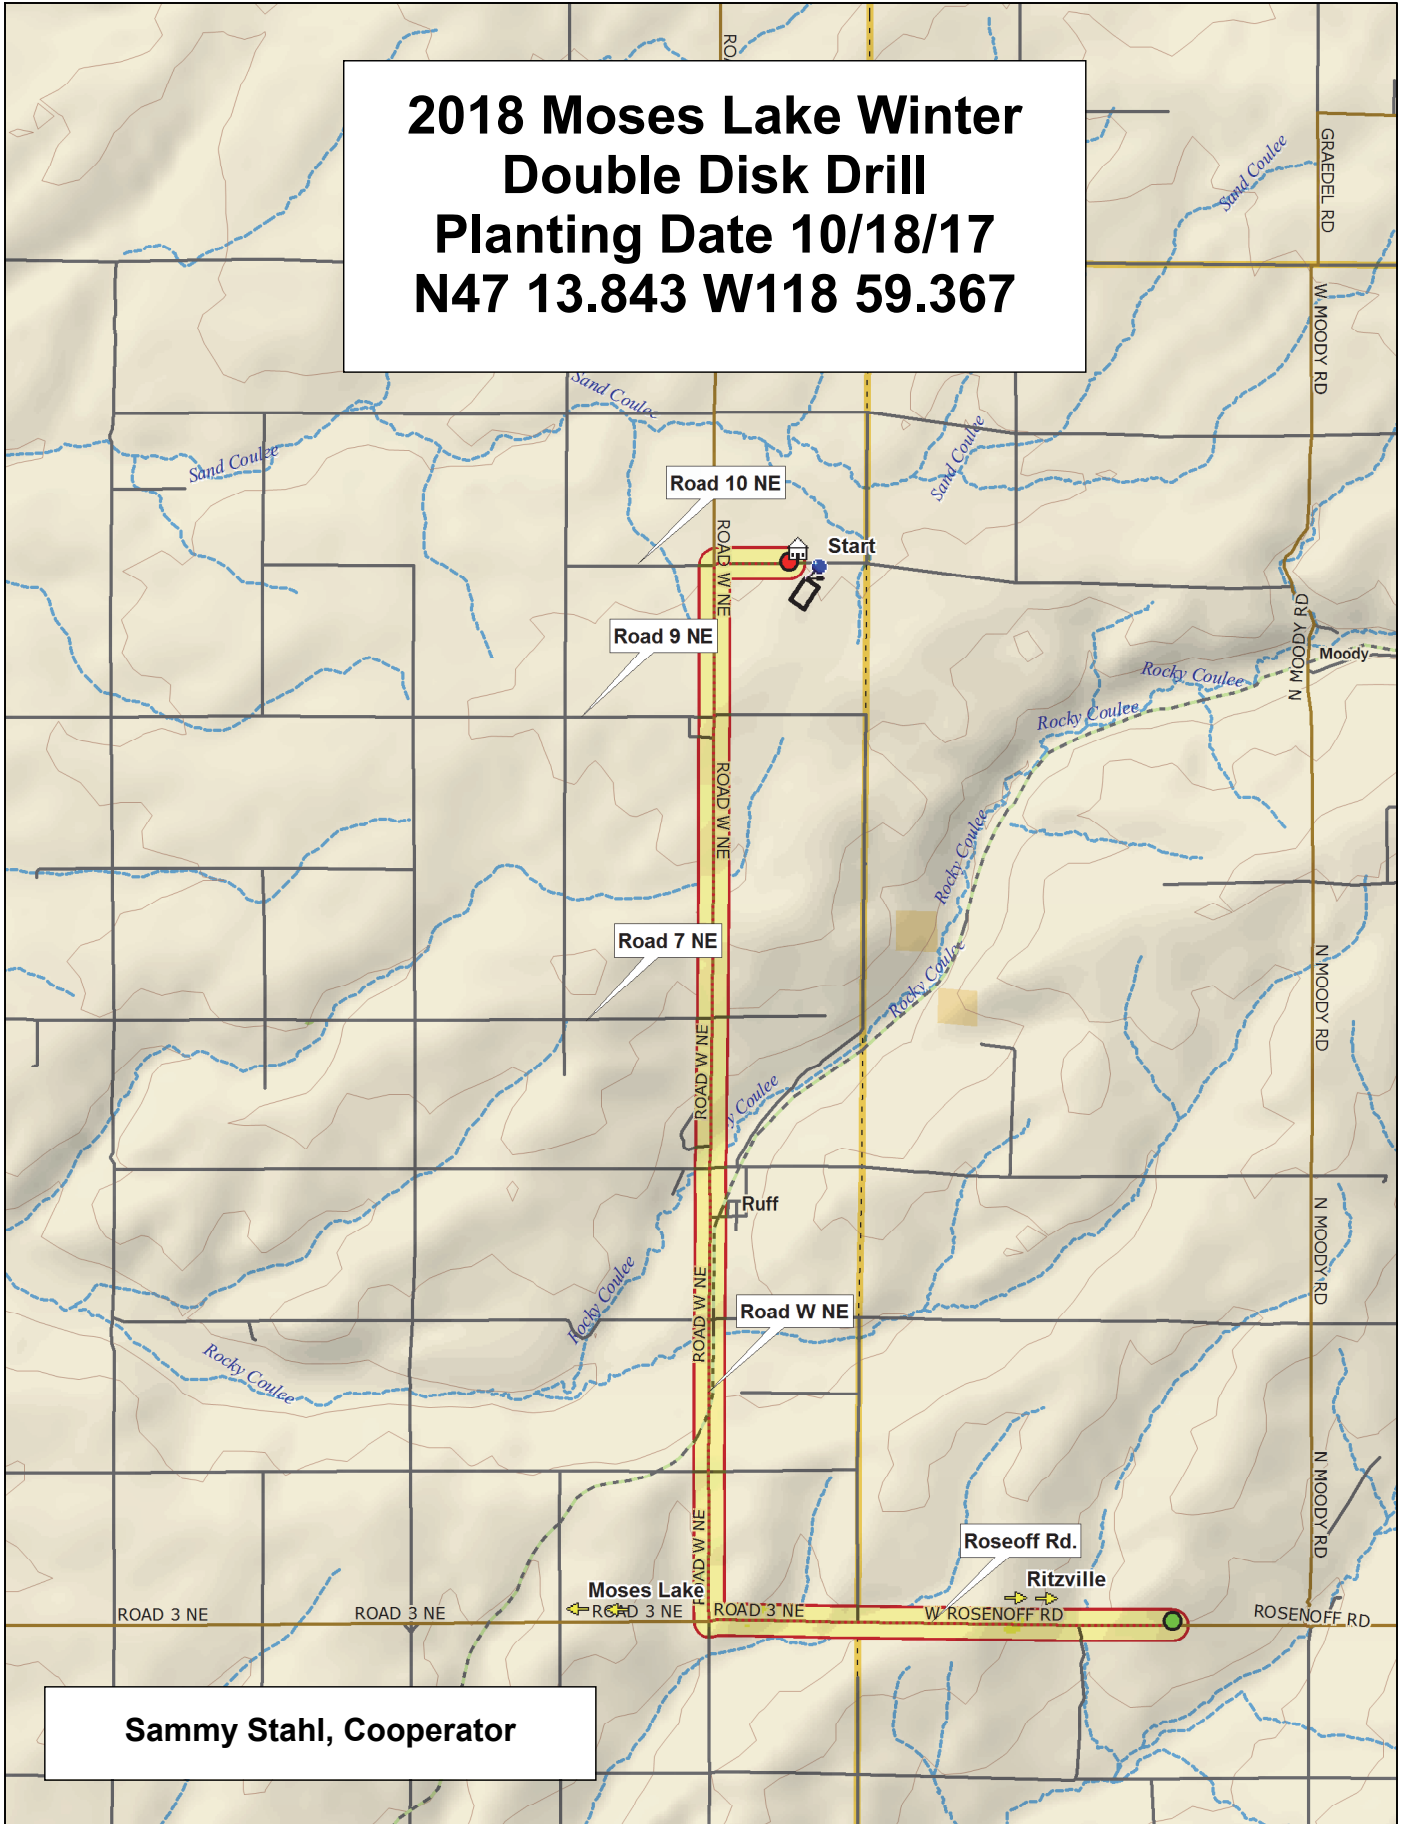

**2018 Moses Lake Winter  
Double Disk Drill  
Planting Date 10/18/17  
N47 13.843 W118 59.367**

**Sammy Stahl, Cooperator**

Border

Border