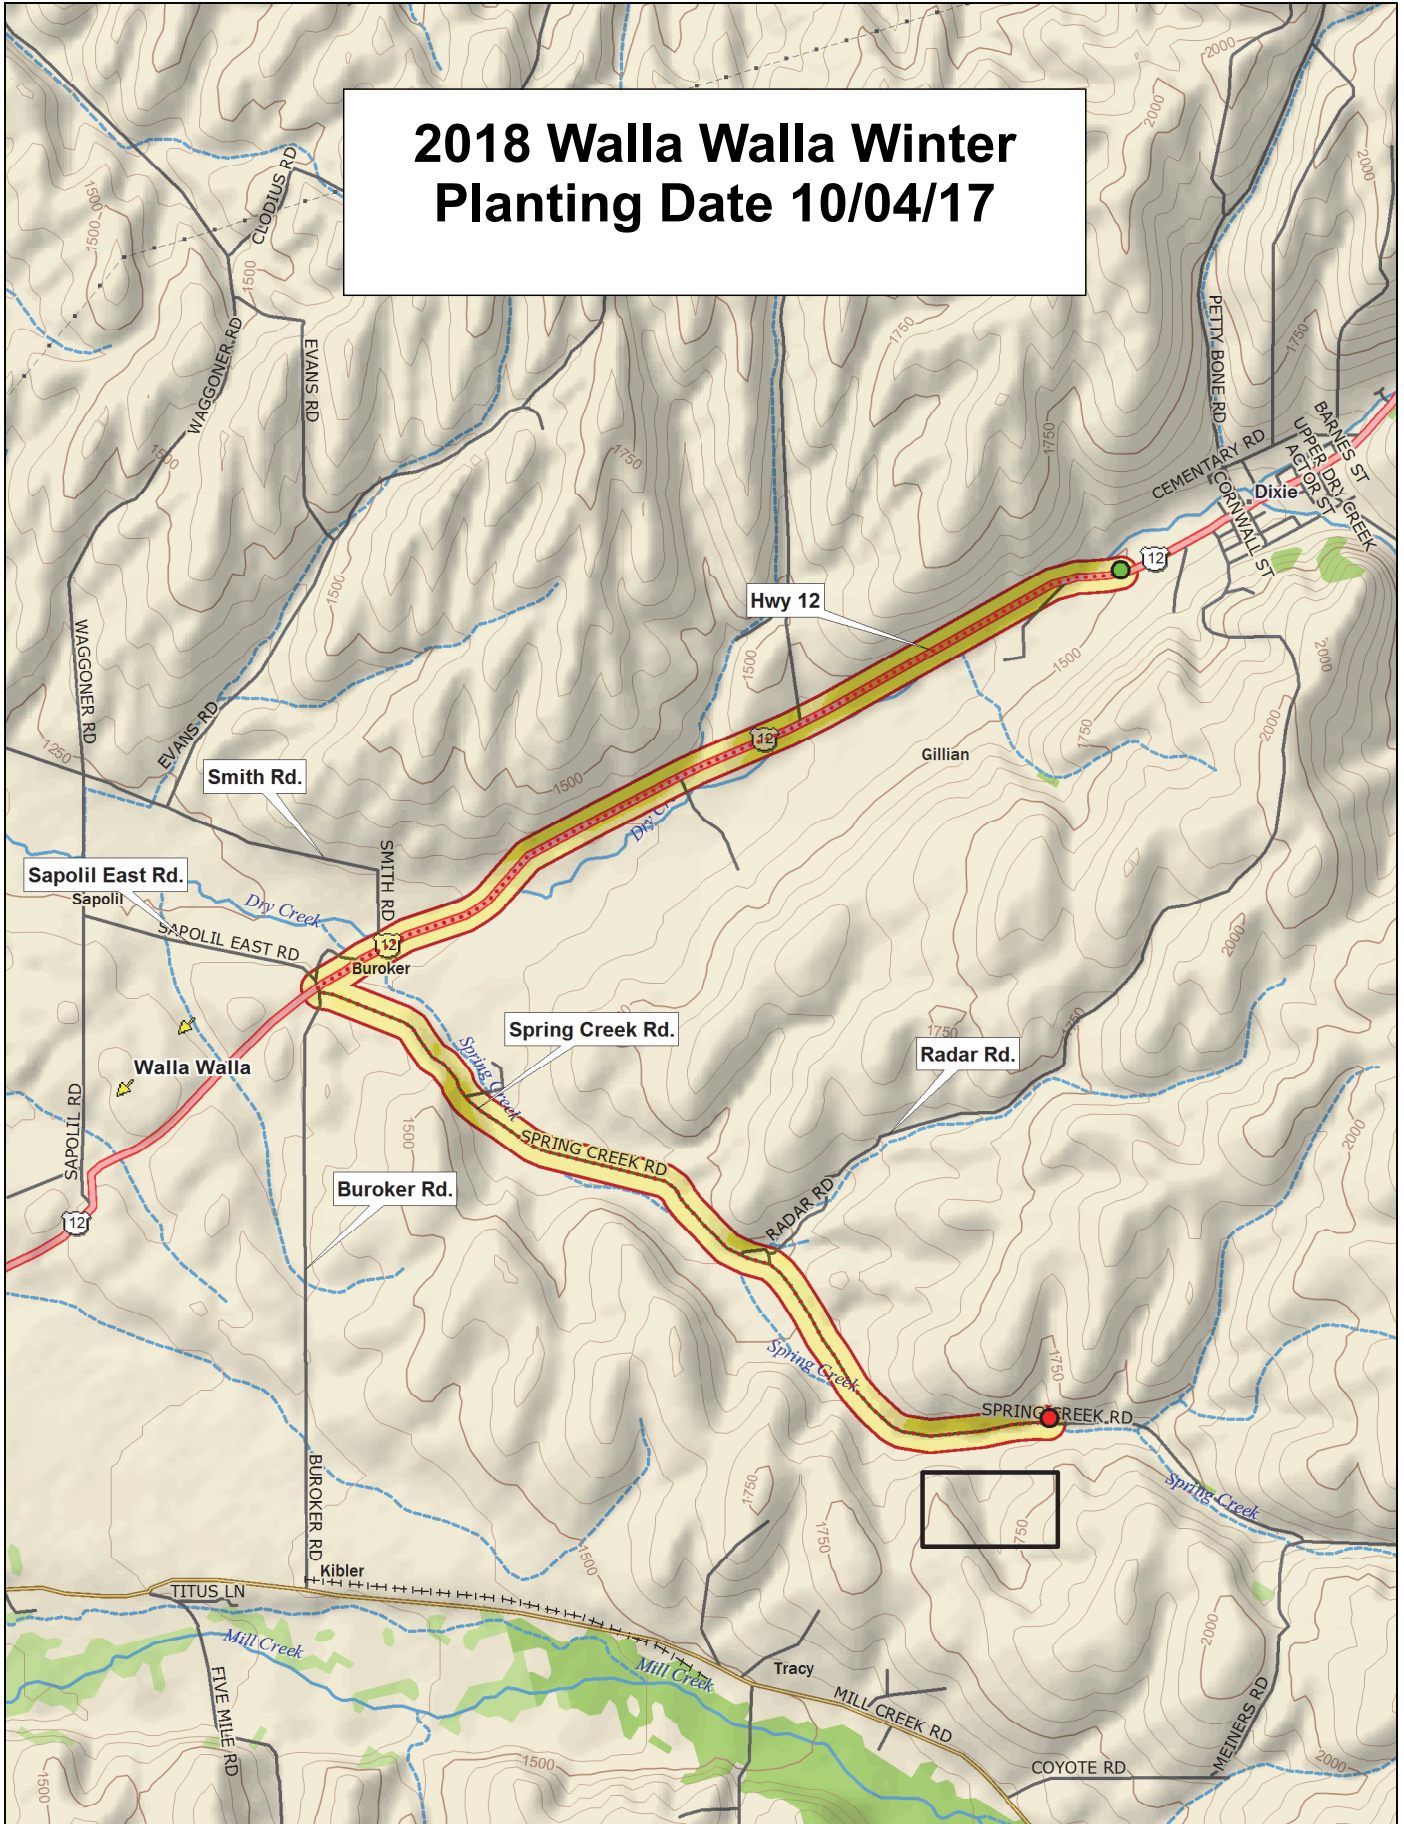

2018 Walla Walla Winter Planting Date 10/04/17

Data use subject to license.

© DeLorme. Topo North America™ 9.

www.delorme.com

Scale 1 : 40,625

1" = 3,385.4 ft

Data Zoom 12-3

2018 Hard Winter ORWA Wheat Trial, Walla Walla

Entry	Name
1	CO12D2011
2	Langin
3	LCS Abraham
4	LCS Aymeric
5	LCS Evina
6	LCS Jet
7	LWW14-73915
8	LCS Rocket (NSA10-2196)
9	NSA12-2472
10	Norwest 553
11	OR2110679
12	OR2120358H
13	OR2130021R
14	OR2130118H
15	OR2140074R