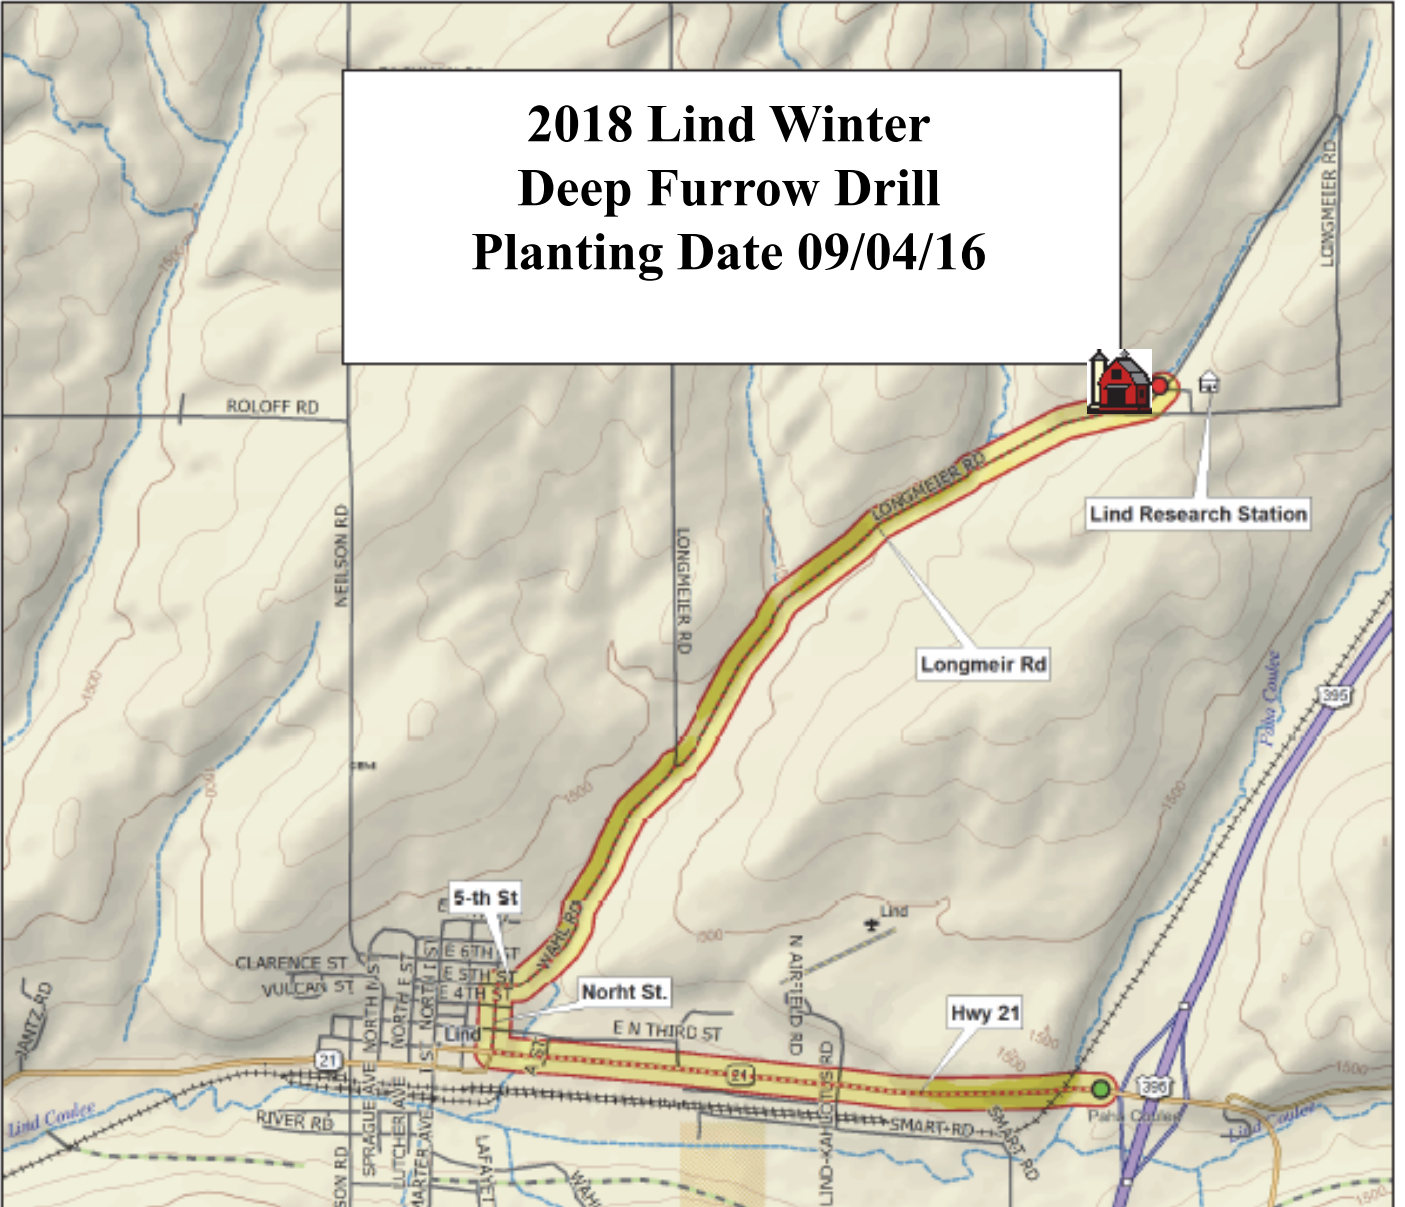

2018 Lind Winter Deep Furrow Drill Planting Date 09/04/16

2018 Soft White Winter Wheat Trial, Lind

9	ARS 20060123-31C	ORCF-103	WB1529	Eltan	Puma	SY Banks (SY 09PN005#25)	WA 8291	LCS Hulk (LWW14-73163)	LWW14-72916	Bruehl	UI Sparrow (IDO1108DH)	SY Command (SY 04PN066-7)	WB1783	WB1604	ORI2150031 CL+	09PN008#72
8	ARS-Crescent	Curiosity CL+	ARS WA2J100065C	OR2121086	UIL 07-28017B	ARS DH08X117-83C	Otto	KXB-01	UI Magic CL+	UI Castle CL+	Norwest Duet (LOR-092)	Fill	M-Press	LCS Sonic (LWW14-73161)	IDO1708	WA 8271
7	ORCF-102	Norwest Tandem (LOR-334)	UIL 09-15702A	LWW15-71945	Pritchett (4J0713366C)	YS-205	Xerpha	WA 8290	WB1376CLP	Dyna-Gro Impact	Mela CL+	Jasper	Fill	WA 8270	IDO1005	KWS147
6	Fill	Xerpha	Otto	Dyna-Gro Impact	IDO1708	WA 8270	WB1604	WB1376CLP	SY Banks (SY 09PN005#25)	WB1529	M-Press	ORI2150031 CL+	UI Sparrow (IDO1108DH)	Pritchett (4J0713366C)	Norwest Duet (LOR-092)	UIL 07-28017B
5	WA 8271	Mela CL+	IDO1005	WB1783	KXB-01	WA 8290	SY Command (SY 04PN066-7)	Fill	Curiosity CL+	ORCF-102	ORCF-103	LCS Hulk (LWW14-73163)	Jasper	KWS147	ARS DH08X117-83C	YS-205
4	OR2121086	Puma	Norwest Tandem (LOR-334)	Eltan	LWW15-71945	LWW14-72916	UI Magic CL+	ARS-Crescent	ARS 20060123-31C	09PN008#72	WA 8291	LCS Sonic (LWW14-73161)	Bruehl	UI Castle CL+	UIL 09-15702A	ARS WA2J100065C
3	Fill	UIL 09-15702A	UIL 07-28017B	SY Command (SY 04PN066-7)	Norwest Tandem (LOR-334)	WB1376CLP	WA 8291	ORI2150031 CL+	UI Magic CL+	Eltan	Pritchett (4J0713366C)	ARS WA2J100065C	ORCF-102	Puma	09PN008#72	LWW14-72916
2	WA 8270	ARS 20060123-31C	WA 8271	ARS DH08X117-83C	WA 8290	Jasper	ARS-Crescent	Norwest Duet (LOR-092)	IDO1005	LCS Sonic (LWW14-73161)	WB1529	Curiosity CL+	WB1783	YS-205	Fill	Dyna-Gro Impact
1	ORCF-103	OR2121086	M-Press	UI Castle CL+	LWW15-71945	LCS Hulk (LWW14-73163)	KXB-01	Bruehl	UI Sparrow (IDO1108DH)	KWS147	Otto	IDO1708	Mela CL+	WB1604	SY Banks (SY 09PN005#25)	Xerpha
	1	2	3	4	5	6	7	8	9	10	11	12	13	14	15	16