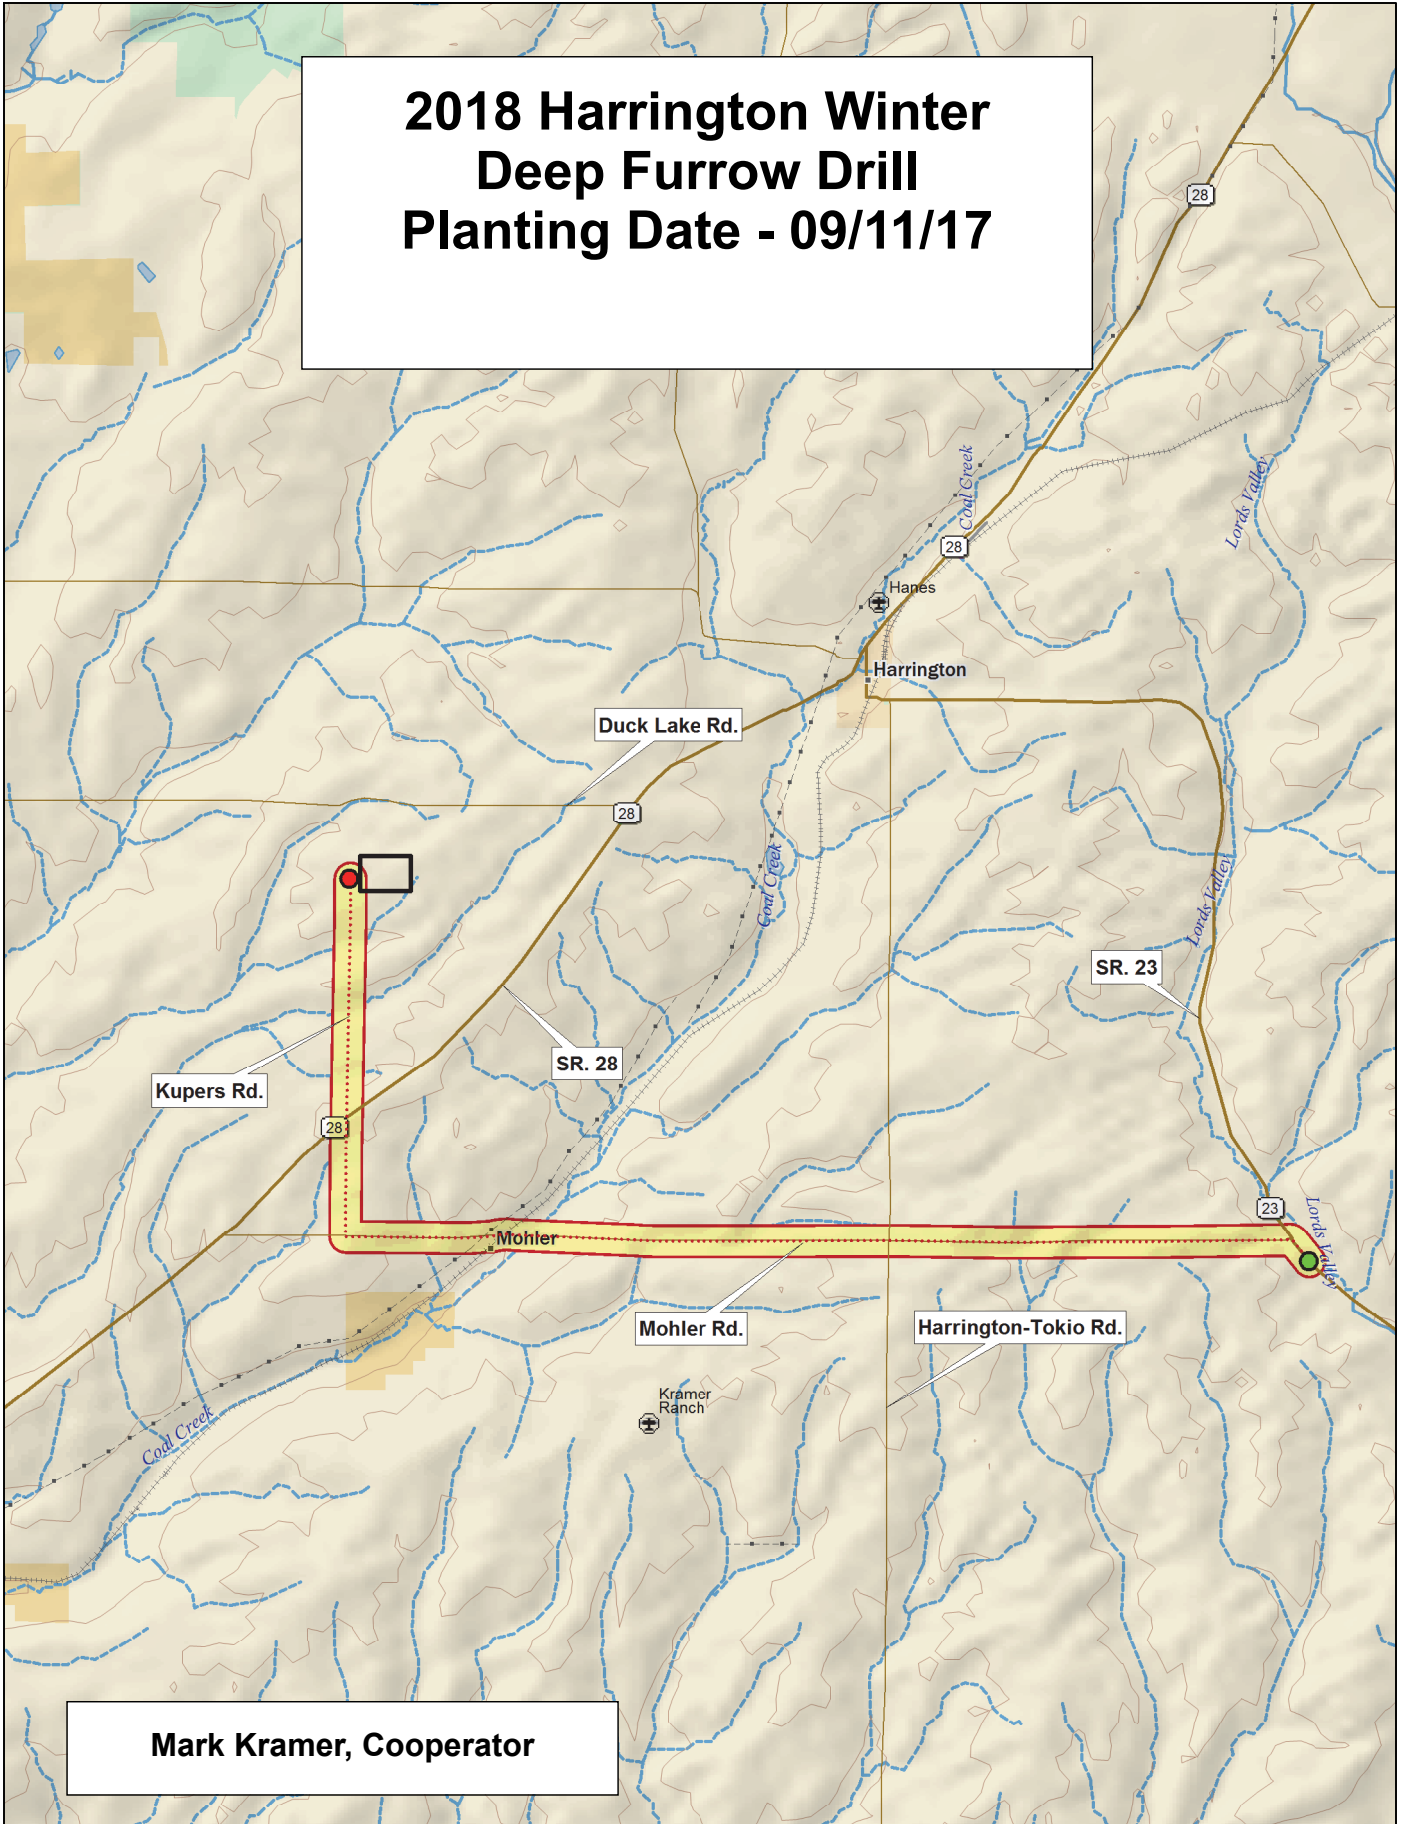

2018 Harrington Winter Deep Furrow Drill Planting Date - 09/11/17

Mark Kramer, Cooperator

2018 Soft White Winter Wheat Trial, Harrington

10	ARS 20060123-31C	ORCF-103	WB1529	Eltan	Puma	SY Banks (SY 09PN005#25)	WA 8291	LCS Hulk (LWW14-73163)	LWW14-72916	Bruehl	UI Sparrow (IDO1108DH)	SY Command (SY 04PN066-7)	WB1783	WB1604	ORI2150031 CL+	09PN008#72
9	ARS-Crescent	Curiosity CL+	ARS WA2J100065C	OR2121086	UIL 07-28017B	ARS DH08X117-83C	Otto	KXB-01	UI Magic CL+	UI Castle CL+	Norwest Duet (LOR-092)	WB1532	M-Press	LCS Sonic (LWW14-73161)	IDO1708	WA 8271
8	ORCF-102	Norwest Tandem (LOR-334)	UIL 09-15702A	LWW15-71945	Pritchett (4J0713366C)	YS-205	Xerpha	WA 8290	WB1376CLP	Dyna-Gro Impact	Mela CL+	Jasper	XB1104	WA 8270	IDO1005	KWS147
7	XB1104	Xerpha	Otto	Dyna-Gro Impact	IDO1708	WA 8270	WB1604	WB1376CLP	SY Banks (SY 09PN005#25)	WB1529	M-Press	ORI2150031 CL+	UI Sparrow (IDO1108DH)	Pritchett (4J0713366C)	Norwest Duet (LOR-092)	UIL 07-28017B
6	WA 8271	Mela CL+	IDO1005	WB1783	KXB-01	WA 8290	SY Command (SY 04PN066-7)	WB1532	Curiosity CL+	ORCF-102	ORCF-103	LCS Hulk (LWW14-73163)	Jasper	KWS147	ARS DH08X117-83C	YS-205
5	OR2121086	Puma	Norwest Tandem (LOR-334)	Eltan	LWW15-71945	LWW14-72916	UI Magic CL+	ARS-Crescent	ARS 20060123-31C	09PN008#72	WA 8291	LCS Sonic (LWW14-73161)	Bruehl	UI Castle CL+	UIL 09-15702A	ARS WA2J100065C
4	XB1104	UIL 09-15702A	UIL 07-28017B	SY Command (SY 04PN066-7)	Norwest Tandem (LOR-334)	WB1376CLP	WA 8291	ORI2150031 CL+	UI Magic CL+	Eltan	Pritchett (4J0713366C)	ARS WA2J100065C	ORCF-102	Puma	09PN008#72	LWW14-72916
3	WA 8270	ARS 20060123-31C	WA 8271	ARS DH08X117-83C	WA 8290	Jasper	ARS-Crescent	Norwest Duet (LOR-092)	IDO1005	LCS Sonic (LWW14-73161)	WB1529	Curiosity CL+	WB1783	YS-205	WB1532	Dyna-Gro Impact
2	ORCF-103	OR2121086	M-Press	UI Castle CL+	LWW15-71945	LCS Hulk (LWW14-73163)	KXB-01	Bruehl	UI Sparrow (IDO1108DH)	KWS147	Otto	IDO1708	Mela CL+	WB1604	SY Banks (SY 09PN005#25)	Xerpha
1	Crescent Border															
	1	2	3	4	5	6	7	8	9	10	11	12	13	14	15	16

Entry	Name
1	Dyna-Gro Impact
2	LWW14-72916
3	LCS Hulk (LWW14-73163)
4	LWW15-71945
5	Norwest Duet (LOR-092)
6	Norwest Tandem (LOR-334)
7	OR2121086
8	ORCF-102
9	ORI2150031 CL+
10	09PN008#72
11	SY Banks (SY 09PN005#25)
12	M-Press
13	IDO1708
14	UI Castle CL+
15	UI Magic CL+
16	UI Sparrow (IDO1108DH)

Entry	Name
17	UIL 07-28017B
18	ARS20060123-31C
19	ARS-Crescent
20	WB1376CLP
21	WB1529
22	WB1604
23	WB1783
24	WB1532
25	XB1104
26	Jasper
27	KXB-01
28	Puma
29	Xerpha
30	YS-205
31	KWS147
32	LCS Sonic (LWW14-73161)

Entry	Name
33	ORCF-103
34	SY Command (SY 04PN066-7)
35	IDO1005
36	UIL 09-15702A
37	ARSDH08X117-83C
38	ARSWA2J100065C
39	Pritchett (4J0713366C)
40	Bruehl
41	Curiosity CL+
42	Eltan
43	Mela CL+
44	Otto
45	WA 8270
46	WA 8271
47	WA 8290
48	WA 8291

3 Replications, Alpha-Lattice Design

<http://variety.wsu.edu>

Common	Planting Date
Club	11-Sep