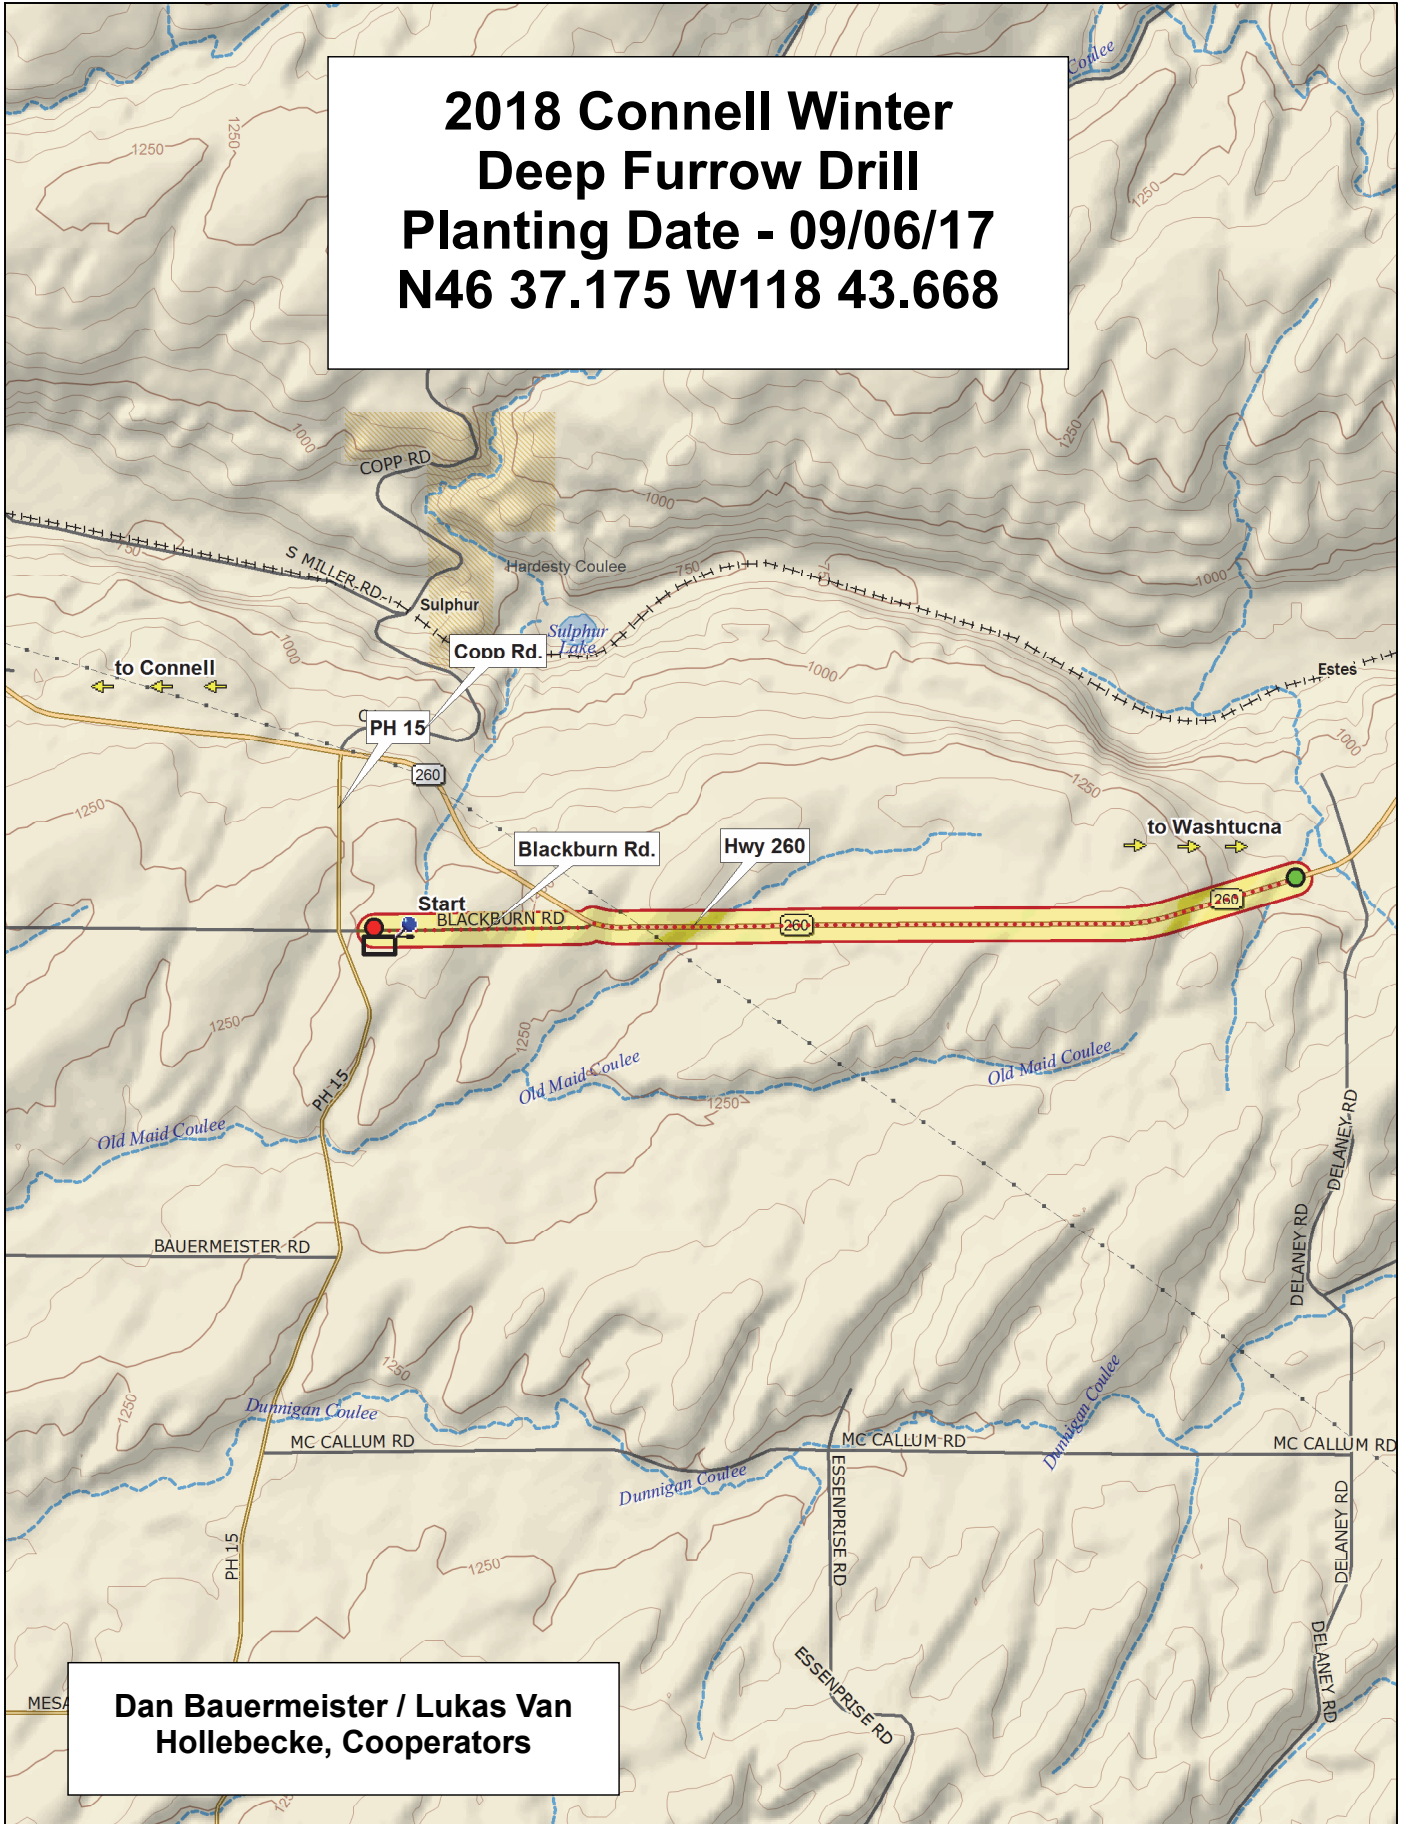

**2018 Connell Winter
Deep Furrow Drill
Planting Date - 09/06/17
N46 37.175 W118 43.668**

**Dan Bauermeister / Lukas Van
Hollebecke, Cooperators**

2018 Soft White Winter Wheat Trial, Connell

9	ARS 20060123-31C	ORCF-103	WB1529	Eltan	Puma	SY Banks (SY 09PN005#25)	WA 8291	LCS Hulk (LWW14-73163)	LWW14-72916	Bruehl	UI Sparrow (IDO1108DH)	SY Command (SY 04PN066-7)	WB1783	WB1604	ORI2150031 CL+	09PN008#72
8	ARS-Crescent	Curiosity CL+	ARS WA2J100065C	OR2121086	UIL 07-28017B	ARS DH08X117-83C	Otto	KXB-01	UI Magic CL+	UI Castle CL+	Norwest Duet (LOR-092)	Fill	M-Press	LCS Sonic (LWW14-73161)	IDO1708	WA 8271
7	ORCF-102	Norwest Tandem (LOR-334)	UIL 09-15702A	LWW15-71945	Pritchett (4J0713366C)	YS-205	Xerpha	WA 8290	WB1376CLP	Dyna-Gro Impact	Mela CL+	Jasper	Fill	WA 8270	IDO1005	KWS147
6	Fill	Xerpha	Otto	Dyna-Gro Impact	IDO1708	WA 8270	WB1604	WB1376CLP	SY Banks (SY 09PN005#25)	WB1529	M-Press	ORI2150031 CL+	UI Sparrow (IDO1108DH)	Pritchett (4J0713366C)	Norwest Duet (LOR-092)	UIL 07-28017B
5	WA 8271	Mela CL+	IDO1005	WB1783	KXB-01	WA 8290	SY Command (SY 04PN066-7)	Fill	Curiosity CL+	ORCF-102	ORCF-103	LCS Hulk (LWW14-73163)	Jasper	KWS147	ARS DH08X117-83C	YS-205
4	OR2121086	Puma	Norwest Tandem (LOR-334)	Eltan	LWW15-71945	LWW14-72916	UI Magic CL+	ARS-Crescent	ARS 20060123-31C	09PN008#72	WA 8291	LCS Sonic (LWW14-73161)	Bruehl	UI Castle CL+	UIL 09-15702A	ARS WA2J100065C
3	Fill	UIL 09-15702A	UIL 07-28017B	SY Command (SY 04PN066-7)	Norwest Tandem (LOR-334)	WB1376CLP	WA 8291	ORI2150031 CL+	UI Magic CL+	Eltan	Pritchett (4J0713366C)	ARS WA2J100065C	ORCF-102	Puma	09PN008#72	LWW14-72916
2	WA 8270	ARS 20060123-31C	WA 8271	ARS DH08X117-83C	WA 8290	Jasper	ARS-Crescent	Norwest Duet (LOR-092)	IDO1005	LCS Sonic (LWW14-73161)	WB1529	Curiosity CL+	WB1783	YS-205	Fill	Dyna-Gro Impact
1	ORCF-103	OR2121086	M-Press	UI Castle CL+	LWW15-71945	LCS Hulk (LWW14-73163)	KXB-01	Bruehl	UI Sparrow (IDO1108DH)	KWS147	Otto	IDO1708	Mela CL+	WB1604	SY Banks (SY 09PN005#25)	Xerpha
	1	2	3	4	5	6	7	8	9	10	11	12	13	14	15	16

Entry	Name
1	Dyna-Gro Impact
2	LWW14-72916
3	LCS Hulk (LWW14-73163)
4	LWW15-71945
5	Norwest Duet (LOR-092)
6	Norwest Tandem (LOR-334)
7	OR2121086
8	ORCF-102
9	ORI2150031 CL+
10	09PN008#72
11	SY Banks (SY 09PN005#25)
12	M-Press
13	IDO1708
14	UI Castle CL+
15	UI Magic CL+
16	UI Sparrow (IDO1108DH)

Entry	Name
17	UIL 07-28017B
18	ARS20060123-31C
19	ARS-Crescent
20	WB1376CLP
21	WB1529
22	WB1604
23	WB1783
24	Fill
25	Fill
26	Jasper
27	KXB-01
28	Puma
29	Xerpha
30	YS-205
31	KWS147
32	LCS Sonic (LWW14-73161)

Entry	Name
33	ORCF-103
34	SY Command (SY 04PN066-7)
35	IDO1005
36	UIL 09-15702A
37	ARSDH08X117-83C
38	ARSWA2J100065C
39	Pritchett (4J0713366C)
40	Bruehl
41	Curiosity CL+
42	Eltan
43	Mela CL+
44	Otto
45	WA 8270
46	WA 8271
47	WA 8290
48	WA 8291

3 Replications, Alpha-Lattice Design

<http://variety.wsu.edu>

	Common
	Club

Planting Date
6-Sep

<table border="1" style="width: 100%; border-collapse: collapse;"> <tr><td colspan="2" style="text-align: center;">2018 SW Winter</td></tr> <tr><td style="width: 50%;">1</td><td style="width: 50%;">16</td></tr> </table>	<table border="1" style="width: 100%; border-collapse: collapse;"> <tr><td colspan="2" style="text-align: center;">2018 HR Winter</td></tr> <tr><td style="width: 50%;">1</td><td style="width: 50%;">6</td></tr> </table>	<table border="1" style="width: 100%; border-collapse: collapse;"> <tr><td colspan="2" style="text-align: center;">2018 Seed Rate</td></tr> <tr><td style="width: 50%;">1</td><td style="width: 50%;">3</td></tr> </table>