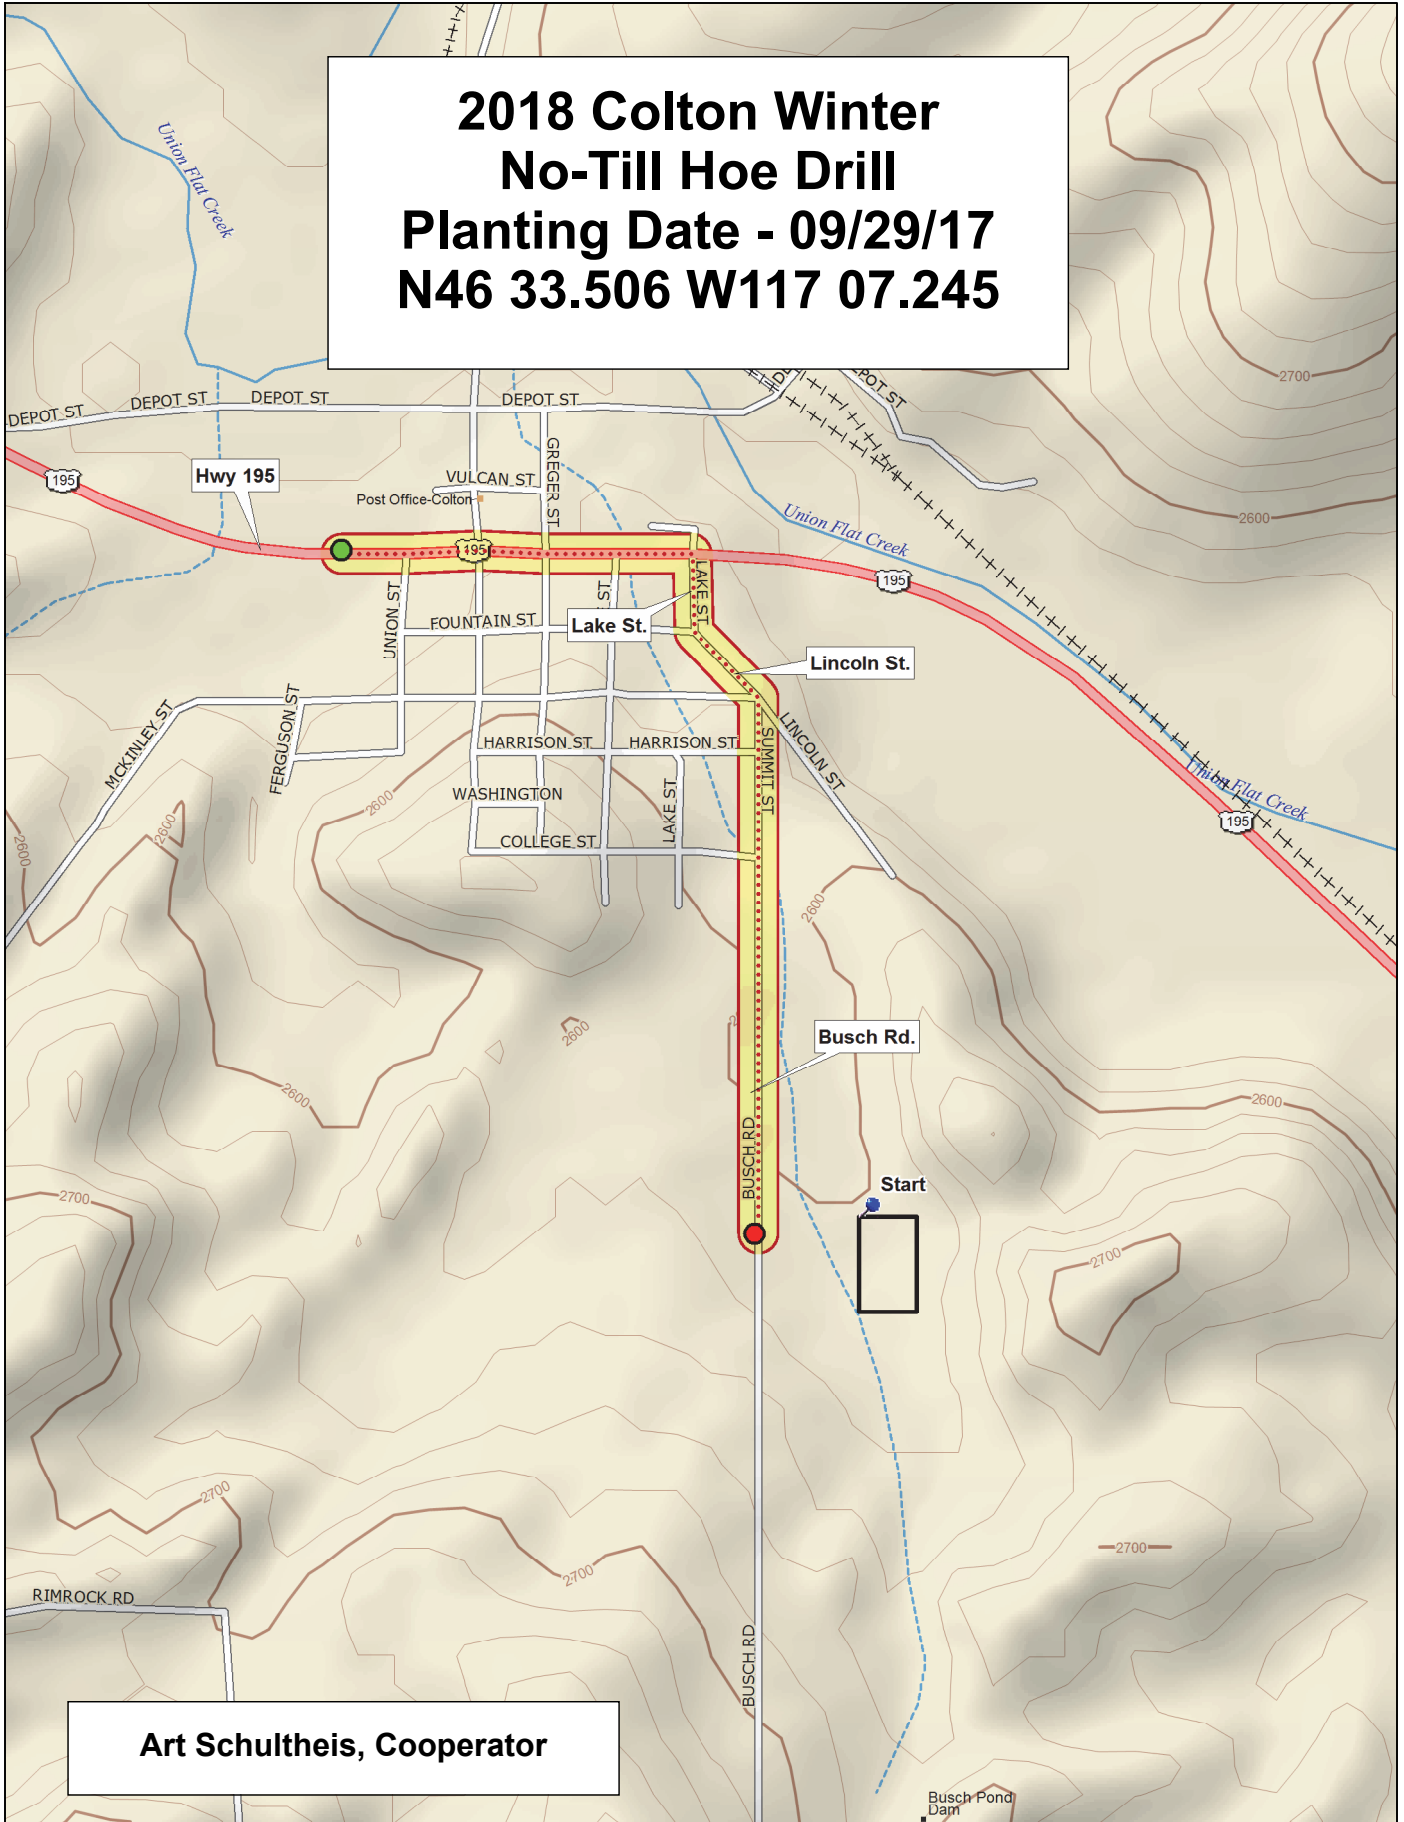

**2018 Colton Winter
No-Till Hoe Drill
Planting Date - 09/29/17
N46 33.506 W117 07.245**

Art Schultheis, Cooperator

Data use subject to license.

© DeLorme. Topo North America™ 9.

www.delorme.com

2018 Soft White Winter Wheat Trial, Colton

Entry	Name
1	Dyna-Gro Impact
2	LWW14-72916
3	LCS Hulk (LWW14-73163)
4	LWW15-71945
5	Norwest Duet (LOR-092)
6	Norwest Tandem (LOR-334)
7	OR2121086
8	ORCF-102
9	ORI2150031 CL+
10	09PN008#72
11	SY Banks (SY 09PN005#25)
12	M-Press
13	IDO1708
14	UI Castle CL+
15	UI Magic CL+
16	UI Sparrow (IDO1108DH)
17	UIL 07-28017B
18	ARS20060123-31C