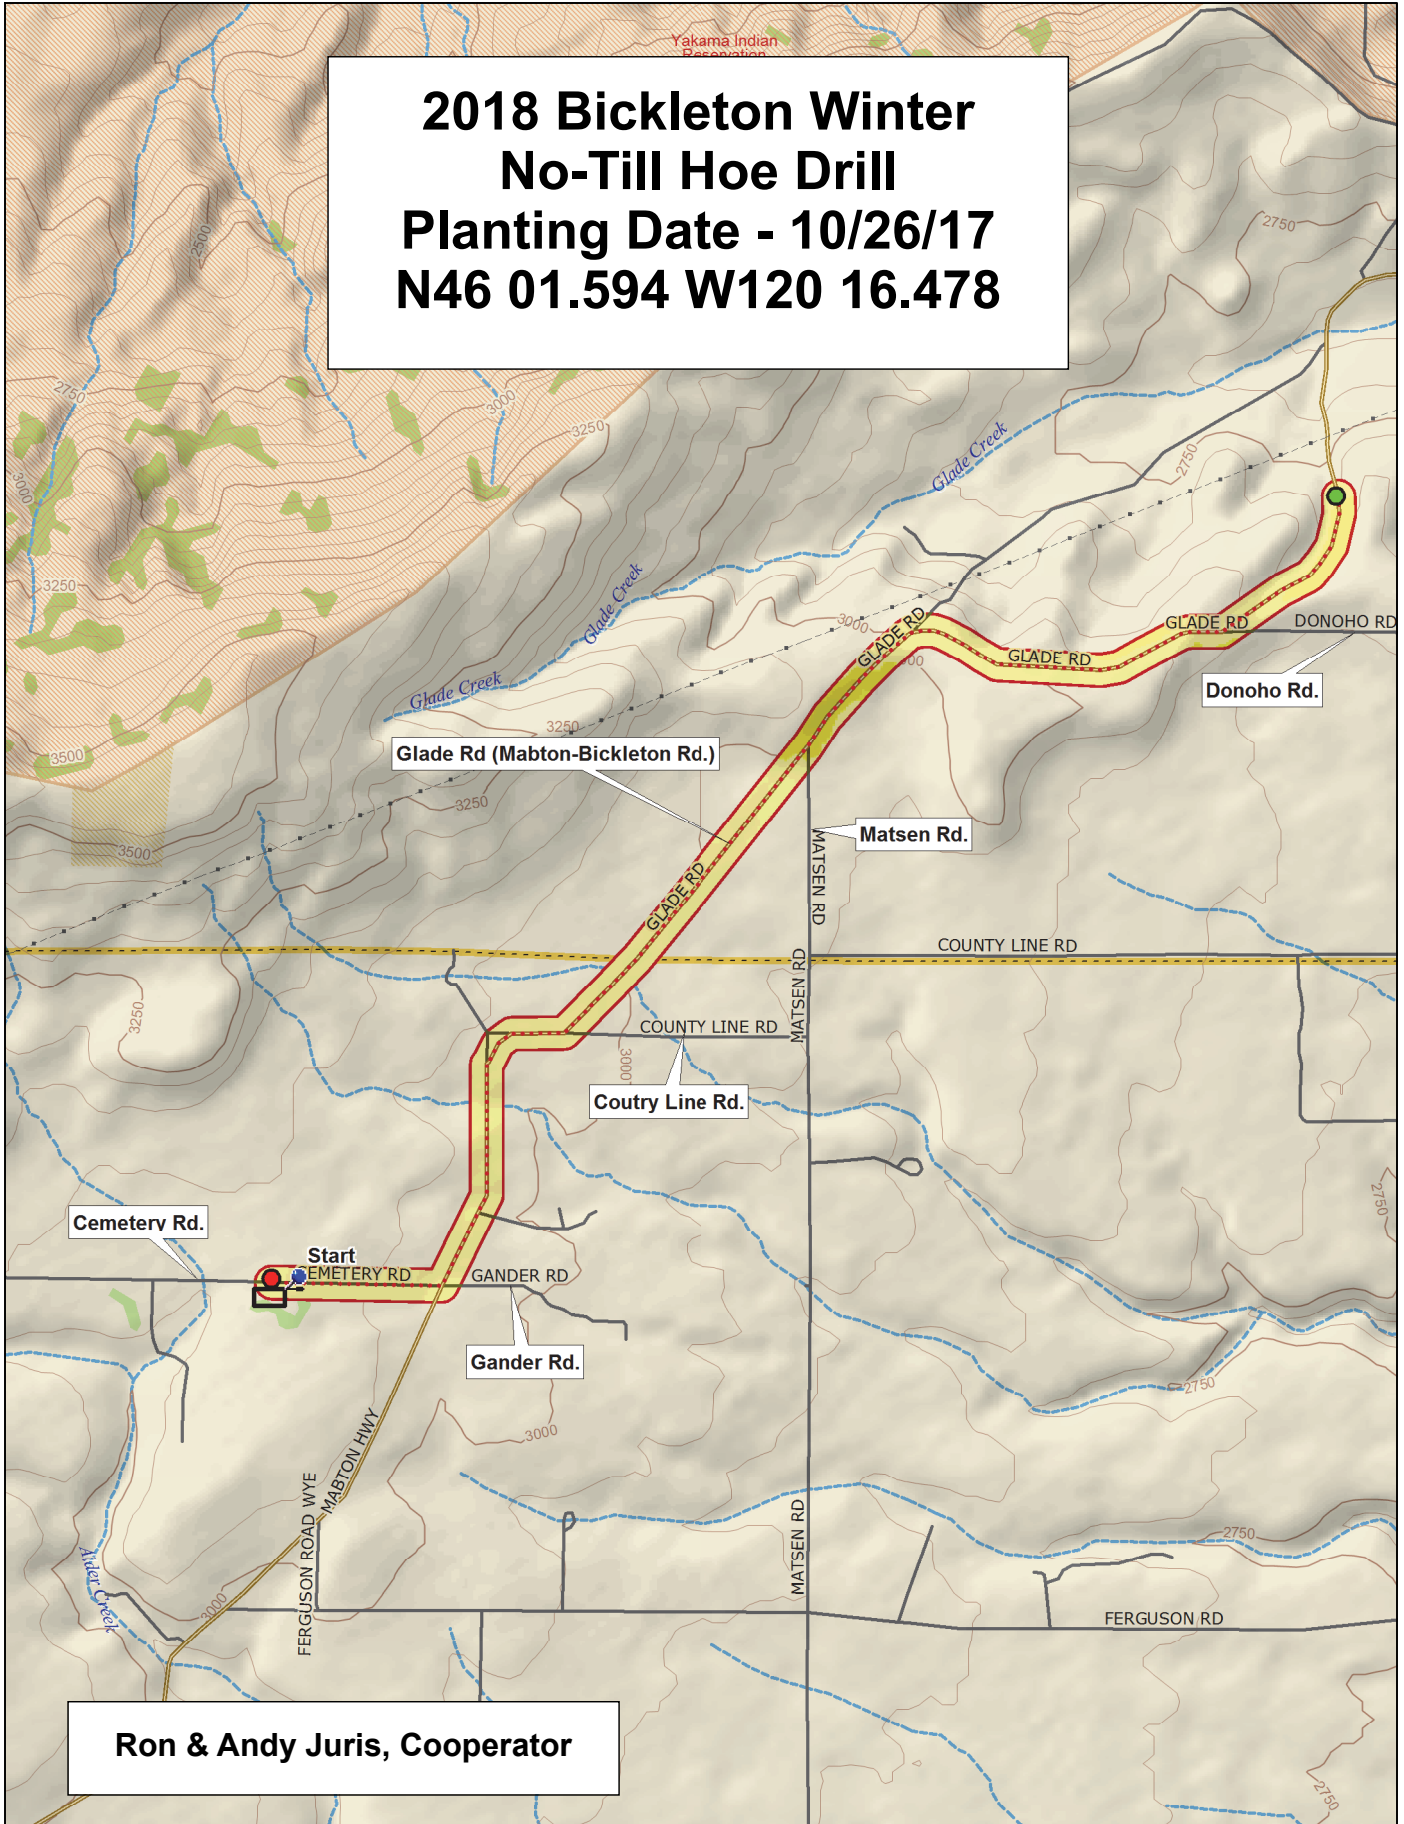

**2018 Bickleton Winter  
No-Till Hoe Drill  
Planting Date - 10/26/17  
N46 01.594 W120 16.478**

**Ron & Andy Juris, Cooperator**