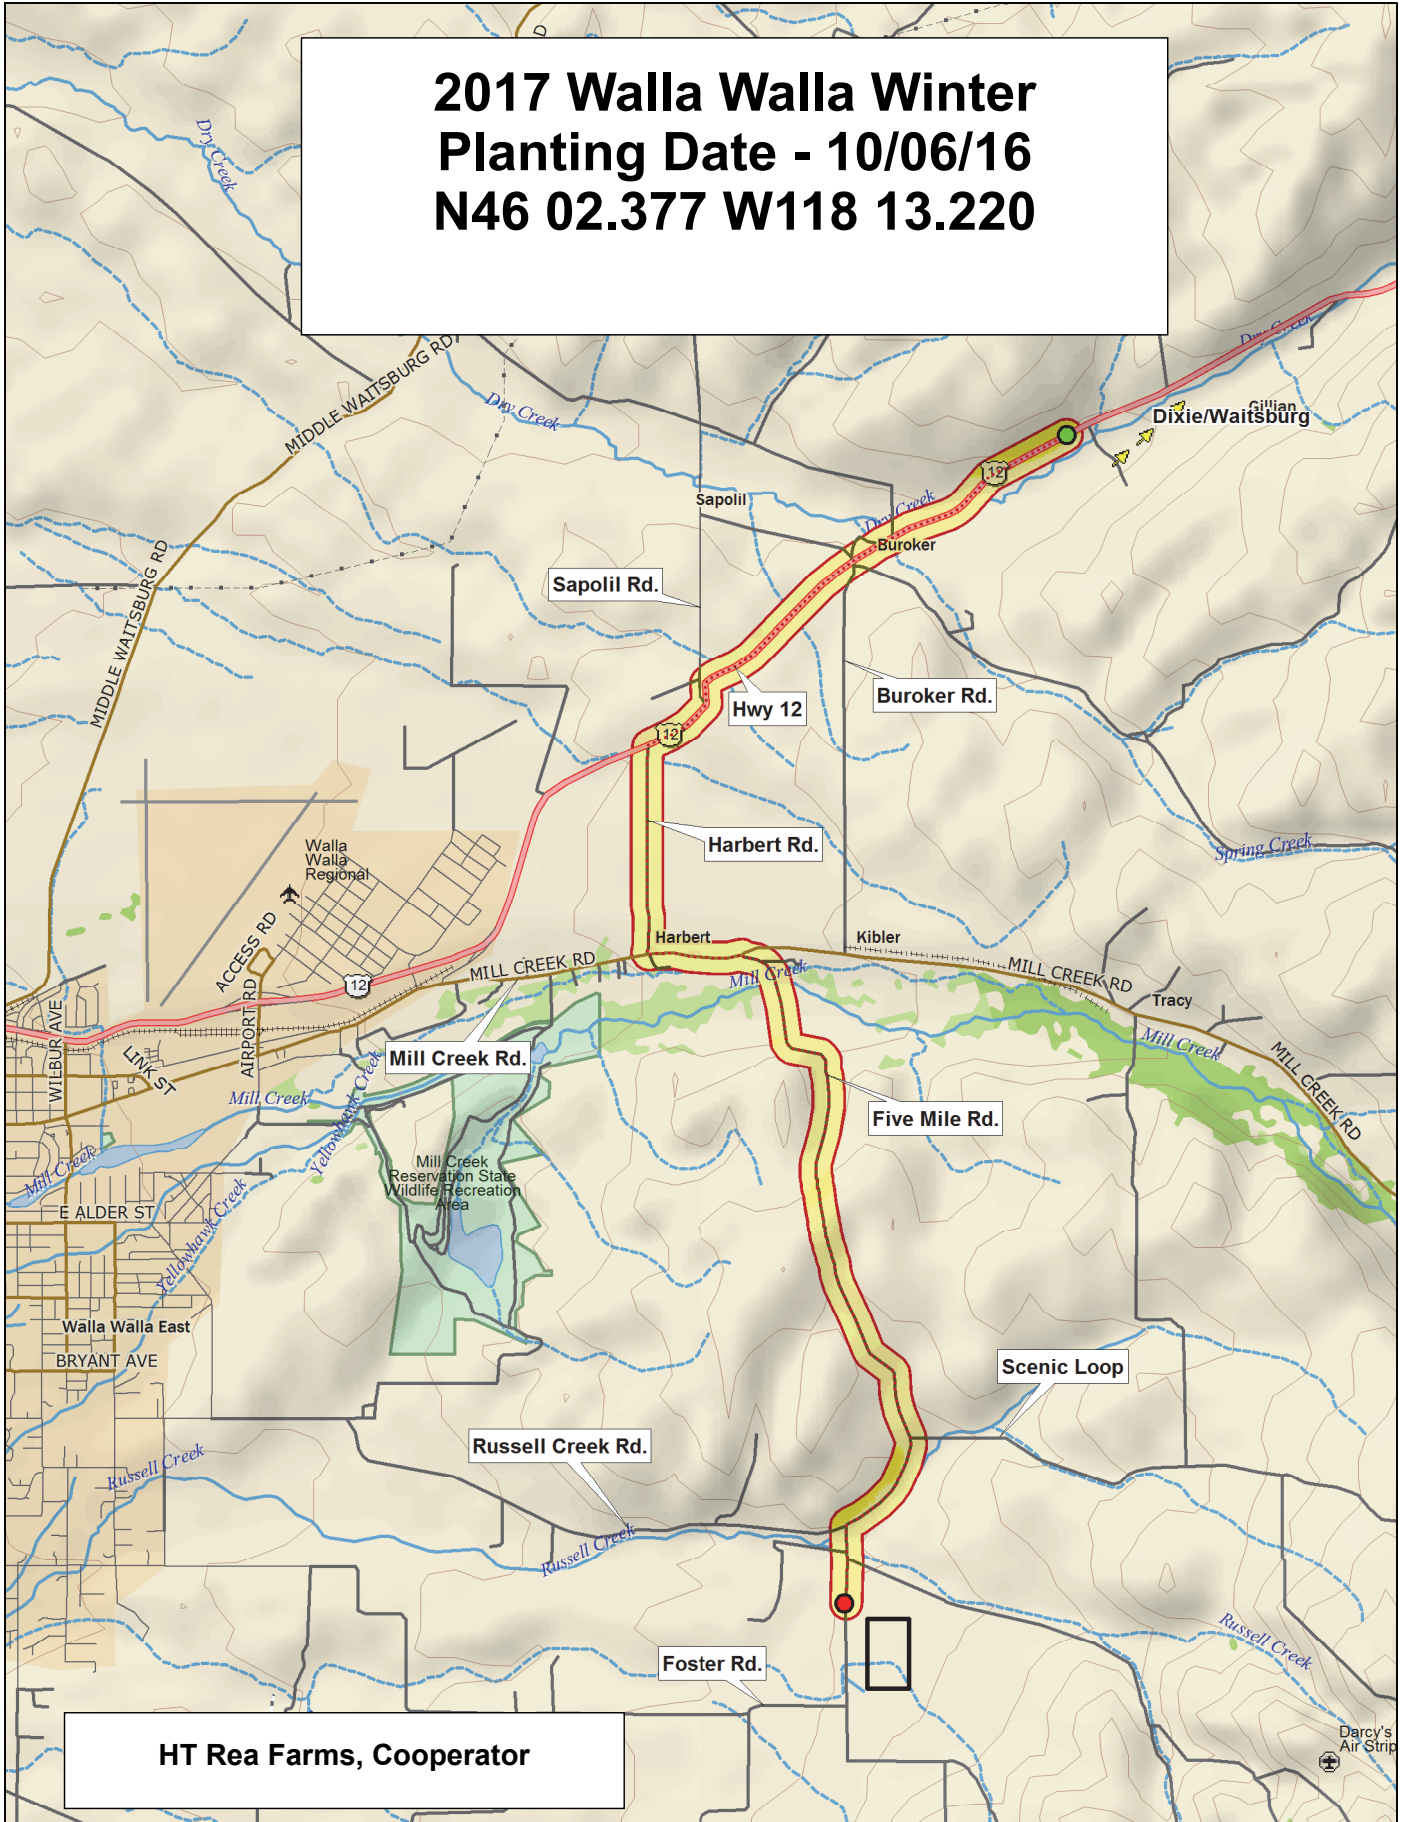

**2017 Walla Walla Winter  
Planting Date - 10/06/16  
N46 02.377 W118 13.220**

**HT Rea Farms, Cooperator**

Data use subject to license.

© DeLorme. Topo North America™ 9.

www.delorme.com