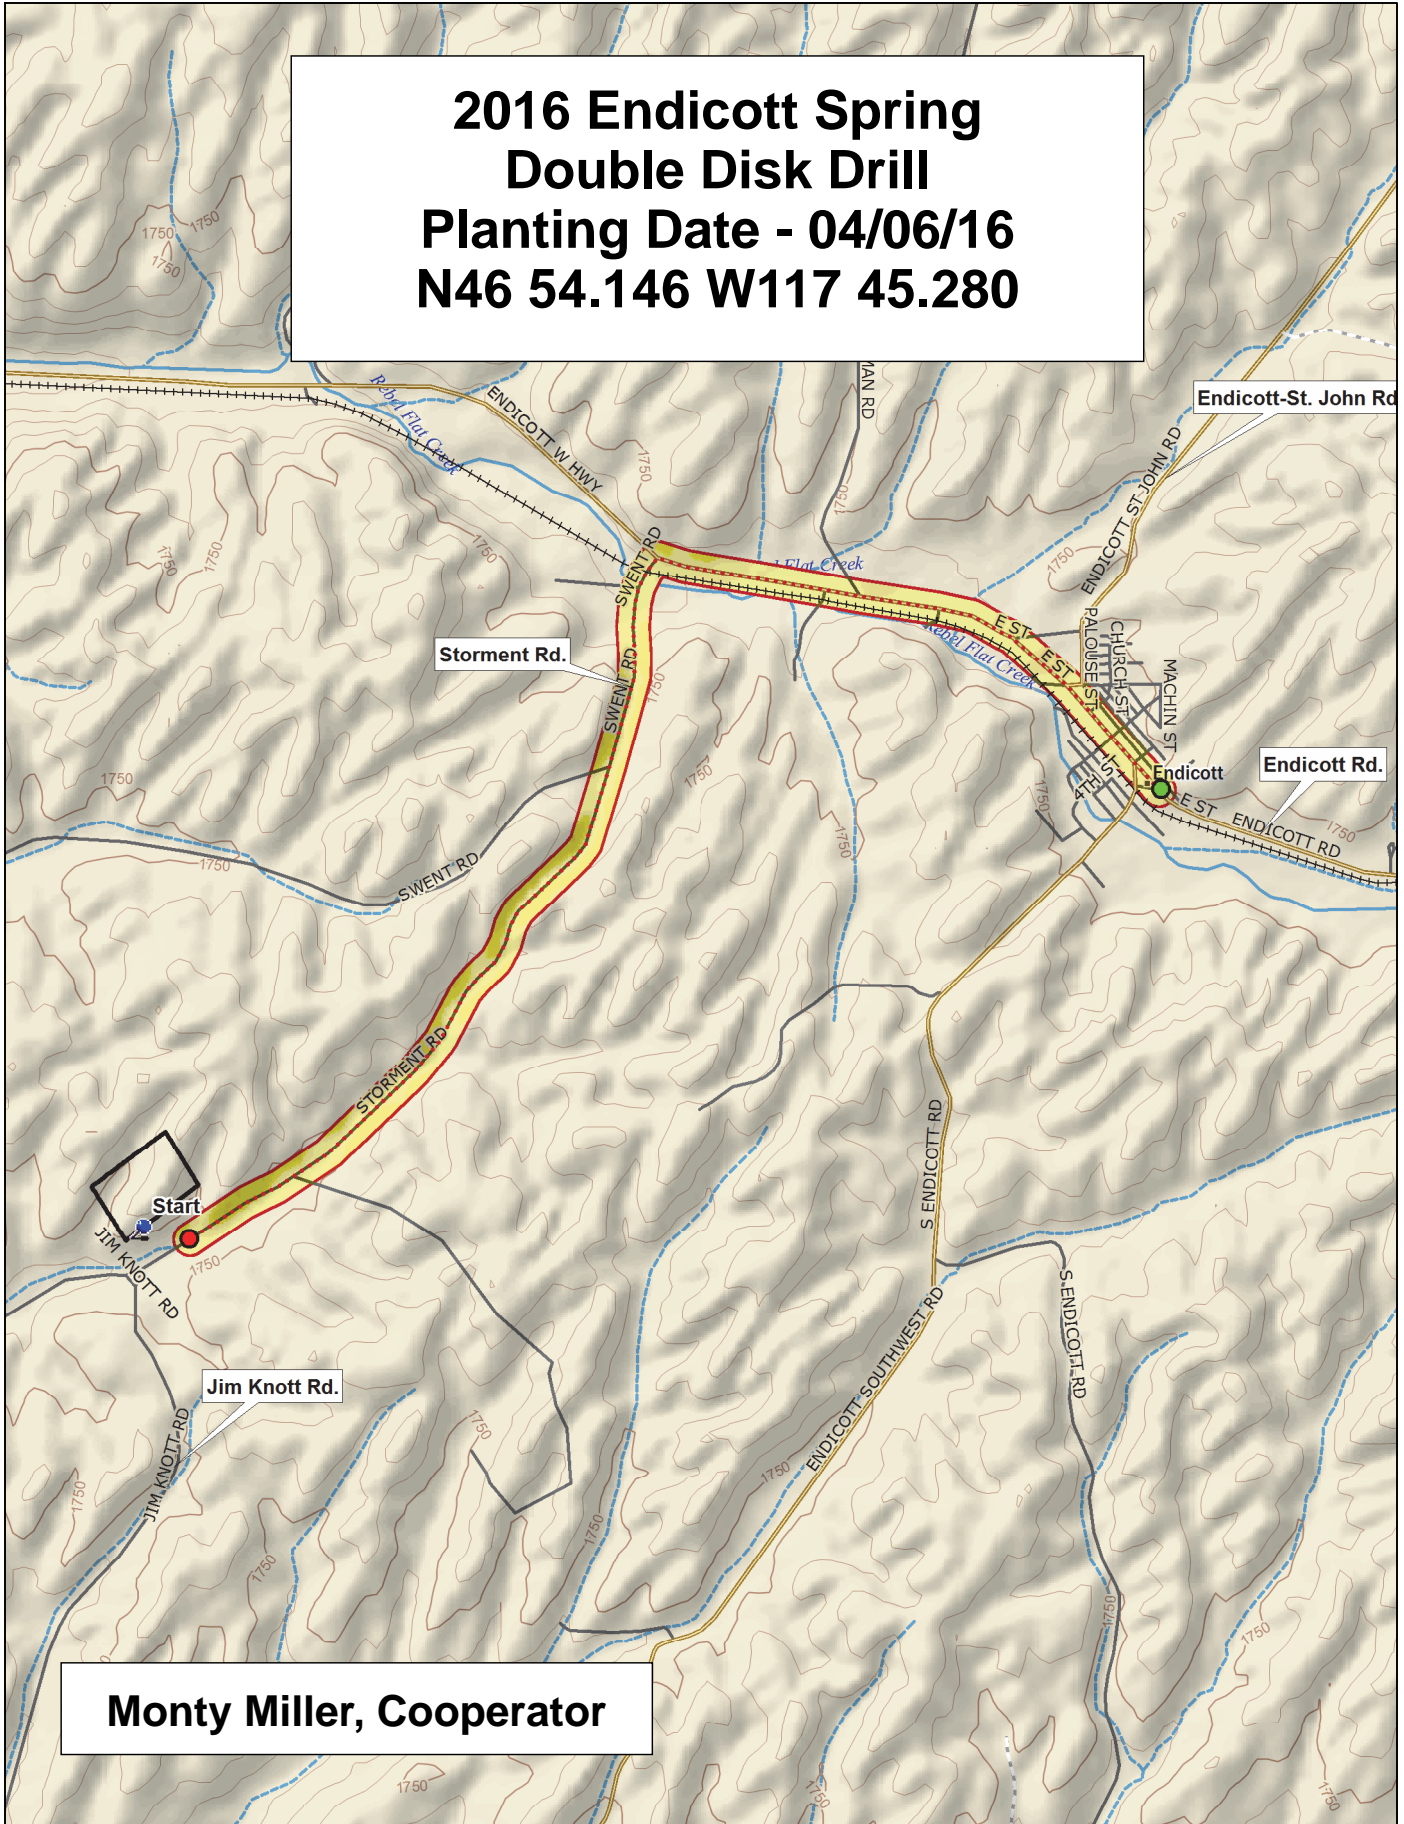

**2016 Endicott Spring  
Double Disk Drill  
Planting Date - 04/06/16  
N46 54.146 W117 45.280**

**Monty Miller, Cooperator**