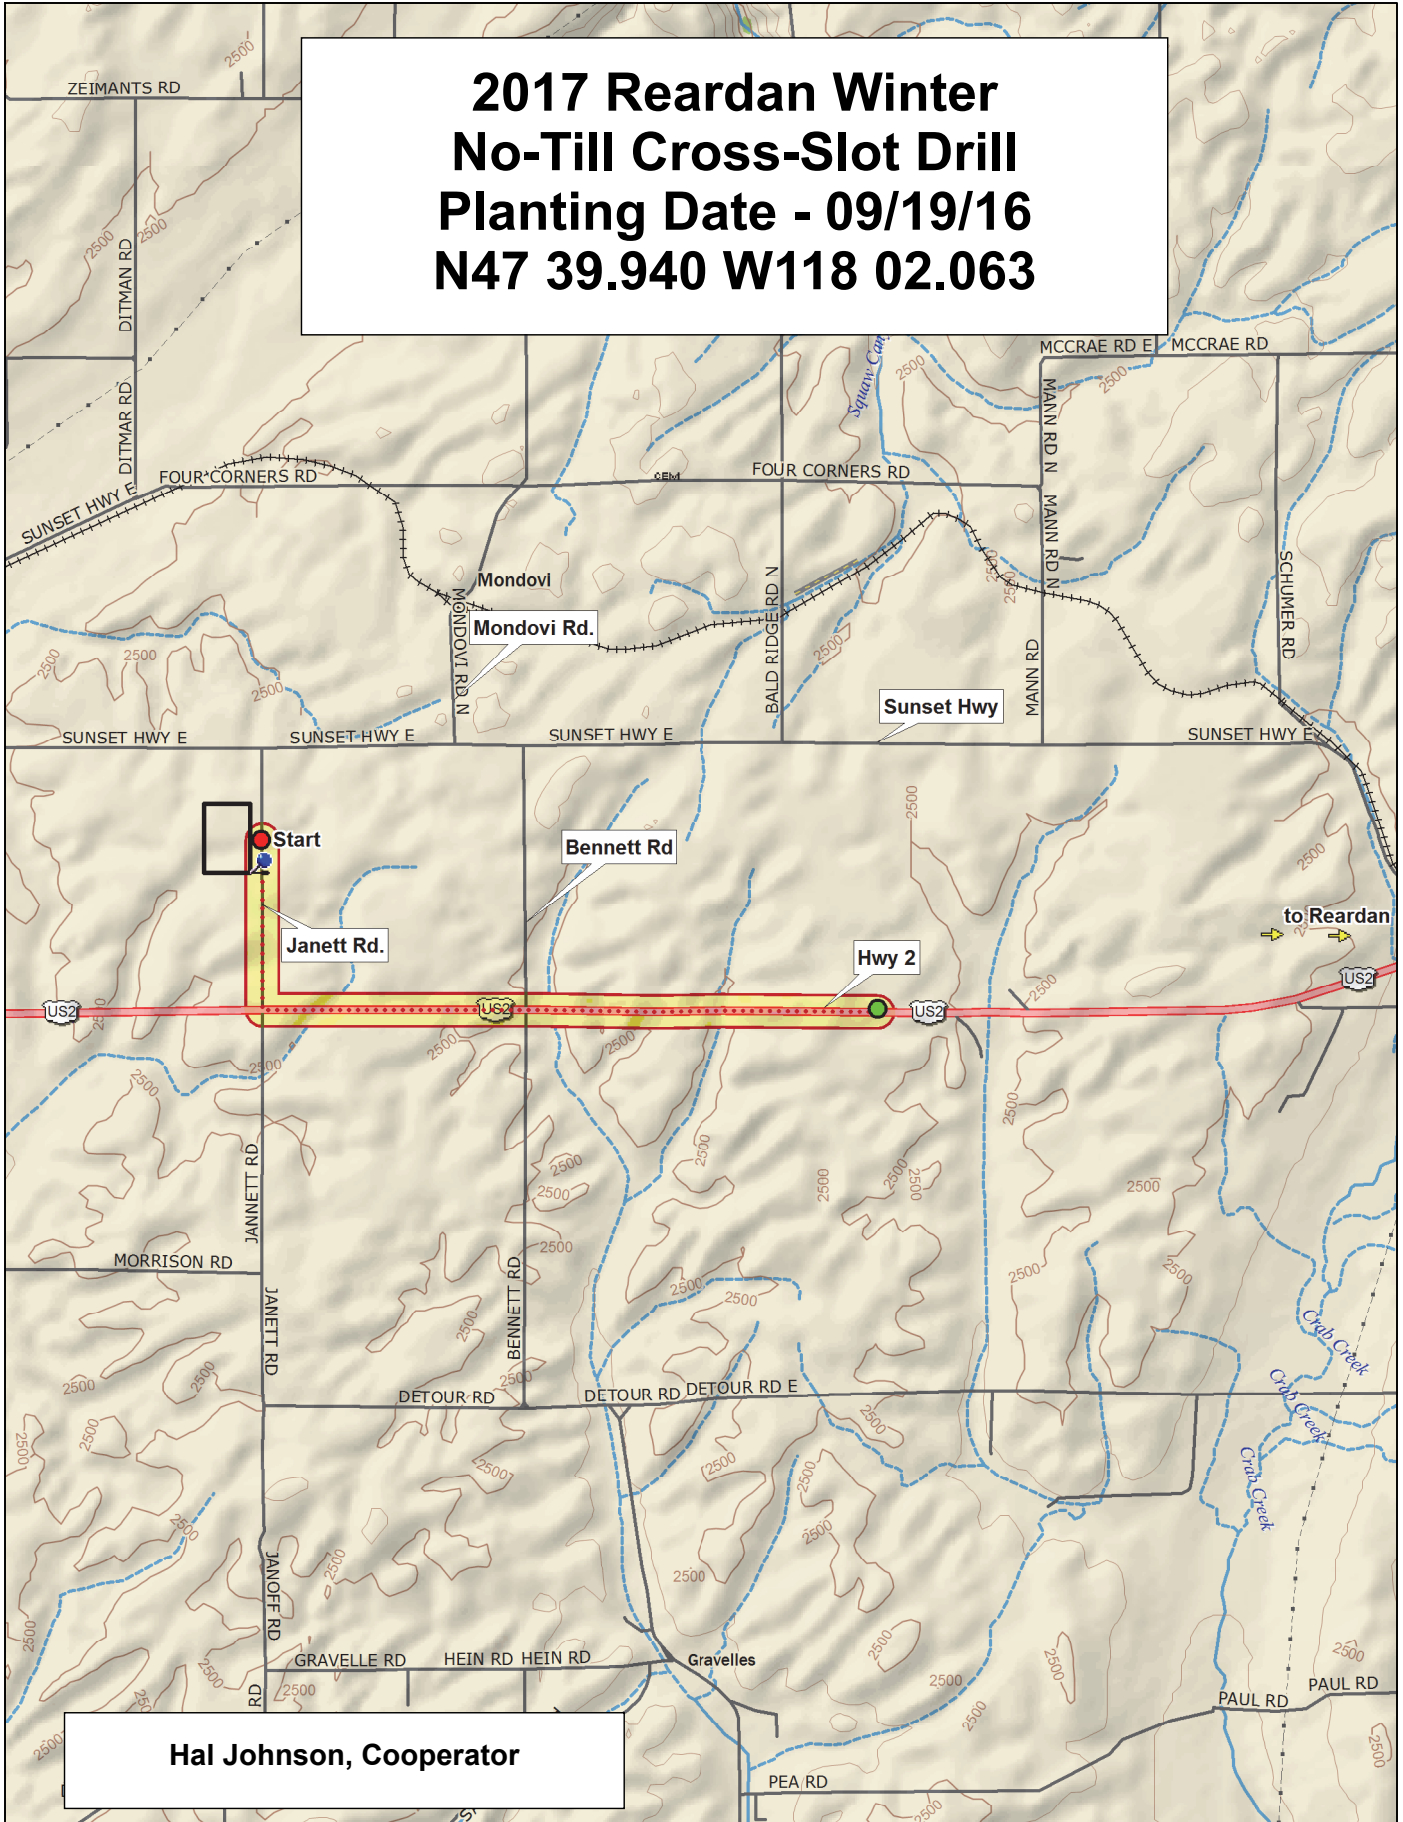

**2017 Reardan Winter  
No-Till Cross-Slot Drill  
Planting Date - 09/19/16  
N47 39.940 W118 02.063**