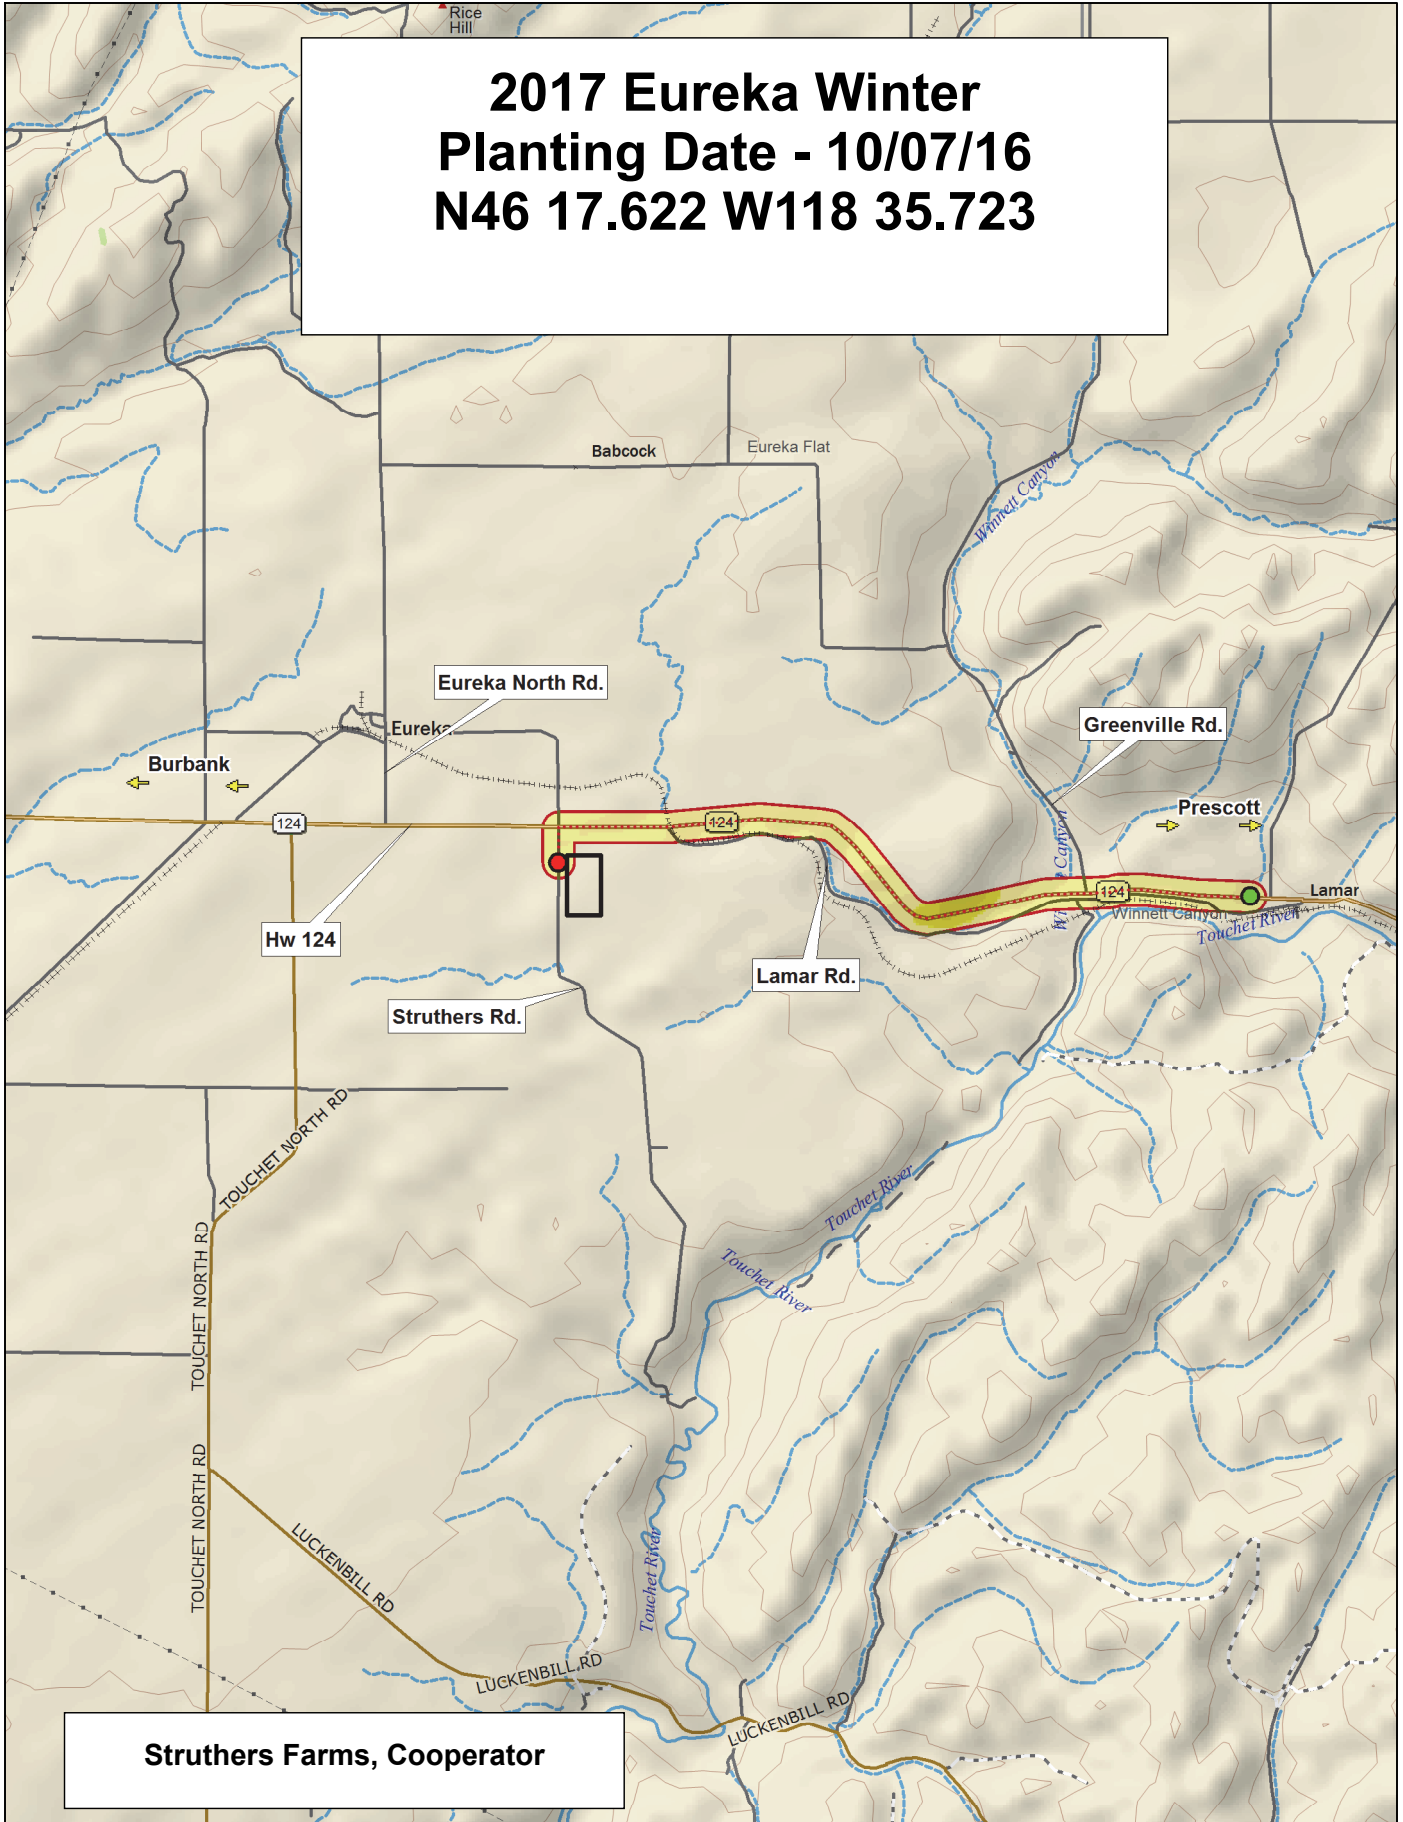

**2017 Eureka Winter
Planting Date - 10/07/16
N46 17.622 W118 35.723**

Struthers Farms, Cooperator

2017 Soft White Winter Wheat Trial, Eureka

9	OR2121252	UI Sparrow (IDO1108DH)	OR2121285	IDN 06-03303B	Stephens	WA 8271	LWW14-73163	Coda	SY Assure	SY Raptor (SY 46#16)	ARSDH08028-111C	WA 8234	Masami	LWW14-74143	WA 8226	SY 05PN100-63	ARS-Crescent	Bruehl	Legion	SY Banks (SY 09PN005#25)
8	LCS Artdeco	WA 8276	LWW14-71195	LWW14-72916	WA 8227	SY Command (SY 04PN066-7)	Eitan	Mary	Otto	WB1529	LWW14-73161	WA 8206	Puma	SY 107	SY Dayton (SY 09PN062#18)	IDN 09-08357A	SY 09PN062#04	OR2121086	Pritchett (4J0713366C)	WA 8270
7	IDN 09-15702A	IDN 07-28017B	Tubbs 06	Norwest Duet (LOR-092)	KWS 145	Xerpha	Jasper	SY 09PN008#72	ARS20060123-31C	Bobtail	OR2130485	WB1783	LCS Biancor	SY Ovation	Norwest Tandem (LOR-334)	LCS Drive (LWW12-7105)	WA 8232	IDN 02-29001A	Rosalyn	WB1843
6	Norwest Duet (LOR-092)	SY Raptor (SY 46#16)	Rosalyn	SY Banks (SY 09PN005#25)	Tubbs 06	SY 09PN062#04	Stephens	WA 8234	Mary	WA 8226	Puma	Coda	OR2121252	WA 8271	WB1783	Eitan	IDN 07-28017B	LWW14-72916	LWW14-71195	OR2121086
5	WA 8276	SY Command (SY 04PN066-7)	WB1529	SY Ovation	LCS Artdeco	LWW14-73161	SY 05PN100-63	Norwest Tandem (LOR-334)	Masami	WA 8227	ARS20060123-31C	SY Assure	WA 8206	WA 8270	SY 107	IDN 06-03303B	LCS Drive (LWW12-7105)	OR2130485	Pritchett (4J0713366C)	Legion
4	IDN 09-15702A	LCS Biancor	WA 8232	Bruehl	Bobtail	SY Dayton (SY 09PN062#18)	Otto	LWW14-74143	Xerpha	WB1843	Jasper	IDN 09-08357A	OR2121285	KWS 145	UI Sparrow (IDO1108DH)	IDN 02-29001A	LWW14-73163	ARSDH08028-111C	ARS-Crescent	SY 09PN008#72
3	WA 8270	ARS20060123-31C	IDN 07-28017B	SY 09PN062#04	Bruehl	OR2130485	WA 8271	LCS Artdeco	WA 8226	SY Raptor (SY 46#16)	SY 09PN008#72	WA 8227	WA 8234	LCS Biancor	Jasper	LWW14-73161	SY Assure	LWW14-72916	Tubbs 06	SY Command (SY 04PN066-7)
2	Xerpha	Pritchett (4J0713366C)	WA 8276	Legion	IDN 09-08357A	Norwest Duet (LOR-092)	Stephens	Otto	Eitan	SY Ovation	WA 8206	OR2121252	SY 05PN100-63	ARSDH08028-111C	KWS 145	Rosalyn	Puma	LWW14-73163	ARS-Crescent	WB1843
1	SY 107	WB1529	LWW14-74143	LCS Drive (LWW12-7105)	OR2121086	WB1783	Masami	Mary	OR2121285	UI Sparrow (IDO1108DH)	Coda	WA 8232	SY Banks (SY 09PN005#25)	Bobtail	IDN 02-29001A	IDN 09-15702A	LWW14-71195	Norwest Tandem (LOR-334)	SY Dayton (SY 09PN062#18)	IDN 06-03303B
	1	2	3	4	5	6	7	8	9	10	11	12	13	14	15	16	17	18	19	20

Entry	Name
1	LCS Artdeco
2	LCS Biancor
3	LCS Drive (LWW12-7105)
4	LWW14-71195
5	LWW14-72916
6	LWW14-73161
7	LWW14-73163
8	LWW14-74143
9	Bobtail
10	Mary
11	OR2121086
12	OR2121252
13	OR2121285
14	OR2130485
15	Rosalyn
16	Stephens
17	Tubbs 06
18	Norwest Duet (LOR-092)
19	Norwest Tandem (LOR-334)
20	Legion

Entry	Name
21	SY Command (SY 04PN066-7)
22	SY 05PN100-63
23	SY Banks (SY 09PN005#25)
24	SY 09PN008#72
25	SY Raptor (SY 46#16)
26	SY 09PN062#04
27	SY Dayton (SY 09PN062#18)
28	SY 107
29	SY Assure
30	SY Ovation
31	IDN 02-29001A
32	IDN 06-03303B
33	IDN 07-28017B
34	IDN 09-08357A
35	IDN 09-15702A
36	UI Sparrow (IDO1108DH)
37	ARS20060123-31C
38	ARS-Crescent
39	ARSDH08028-111C
40	Coda

Entry	Name
41	Pritchett (4J0713366C)
42	WB1529
43	WB1783
44	WB1843
45	Bruehl
46	Eitan
47	Jasper
48	KWS 145
49	Masami
50	Otto
51	Puma
52	WA 8206
53	WA 8226
54	WA 8227
55	WA 8232
56	WA 8234
57	WA 8270
58	WA 8271
59	WA 8276
60	Xerpha

3 Replications, Alpha-Lattice Design

<http://variety.wsu.edu>

	Common
	Club

Planting Date
7-Oct

B	2017 OSU-WSU SW Winter	B	2017 OSU-WSU HR Winter	B	2017 CL+	B	2017 Blend	B
1	20	1	10	1	8	1	6