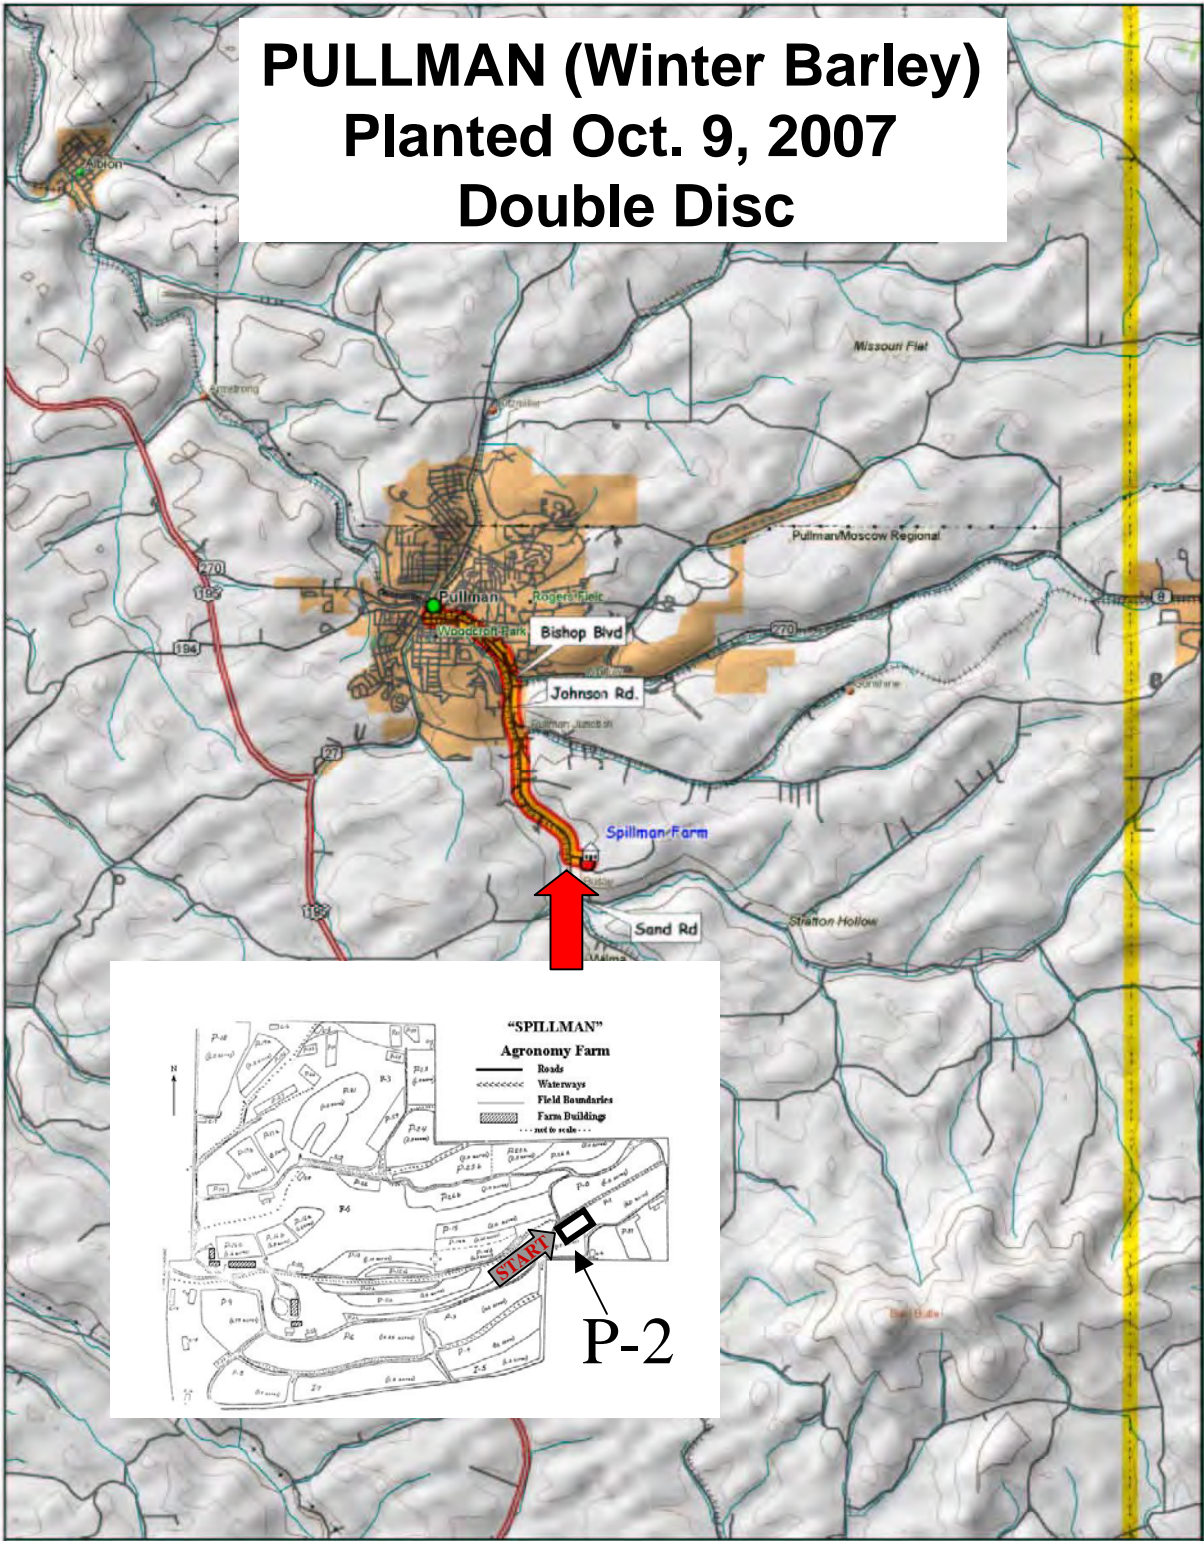

## 2007-2008 Pullman Winter Barley

# PULLMAN (Winter Barley) Planted Oct. 9, 2007 Double Disc

© 2001 DeLorme. Topo USA® 3.0

Zoom Level: 11-0 Datum: WGS84

Scale: 1 : 100,000

1" = 1,000'