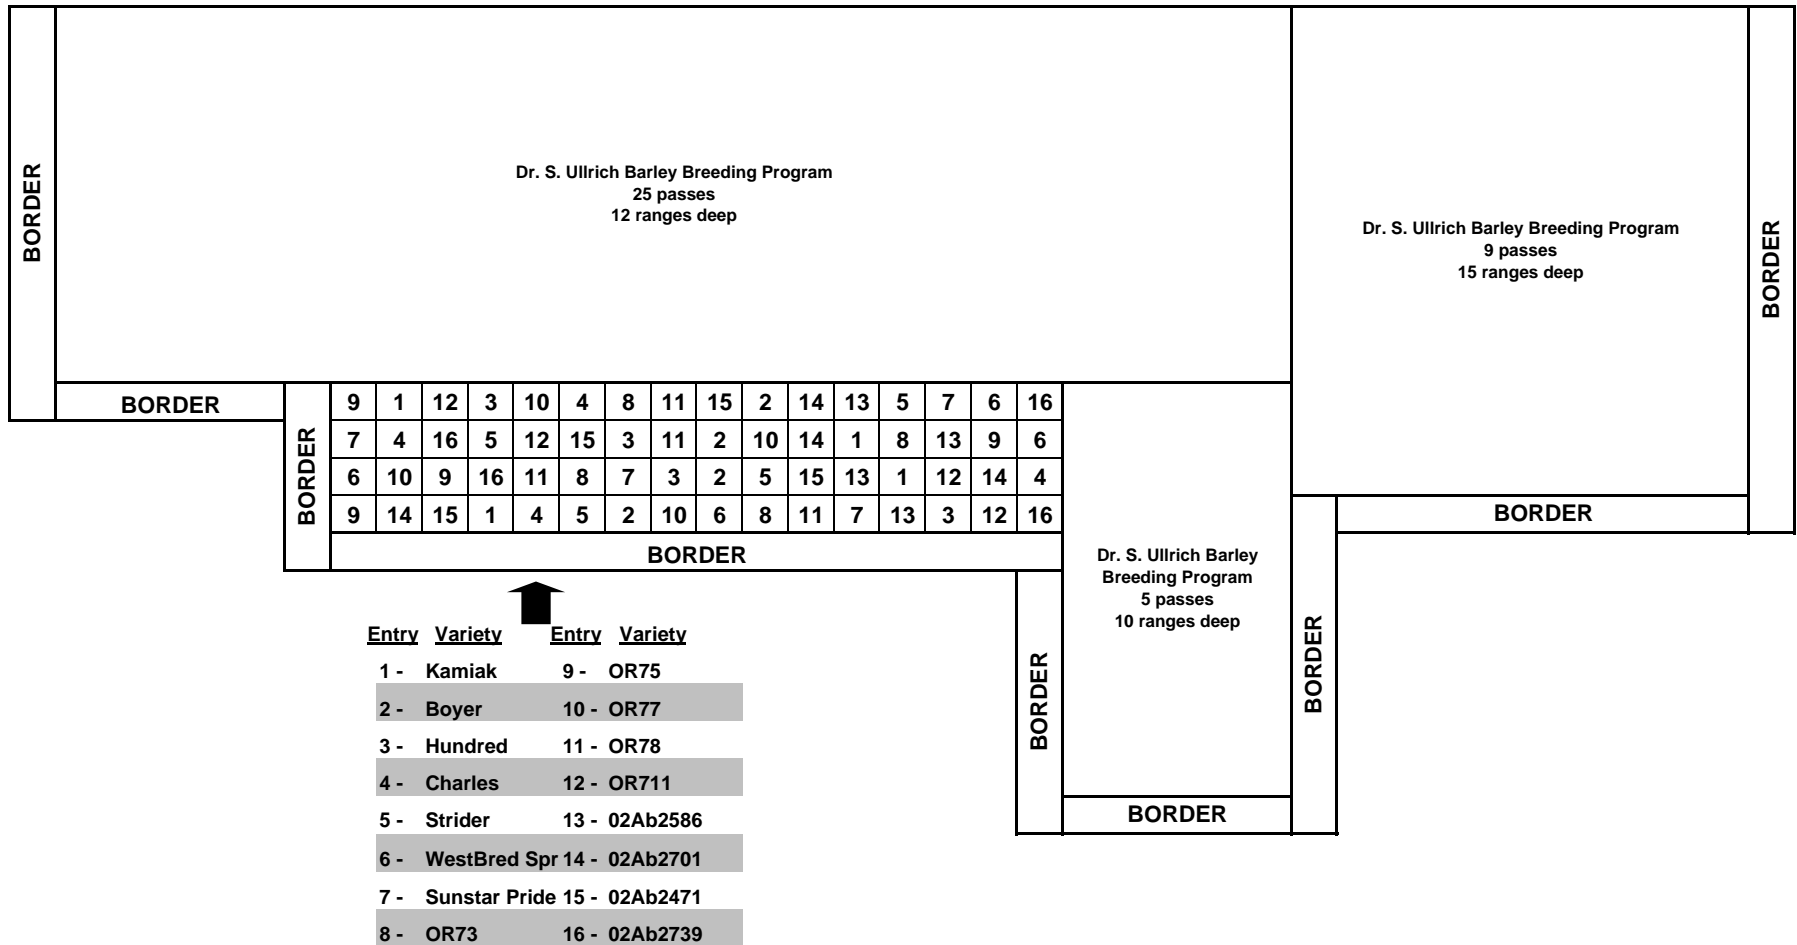

## 2007-2008 Pullman Winter Barley

# PULLMAN (Winter Barley) Planted Oct. 9, 2007 Double Disc

© 2001 DeLorme. Topo USA® 3.0

Zoom Level: 11-0 Datum: WGS84

Scale: 1 : 100,000

1" = 1,000'