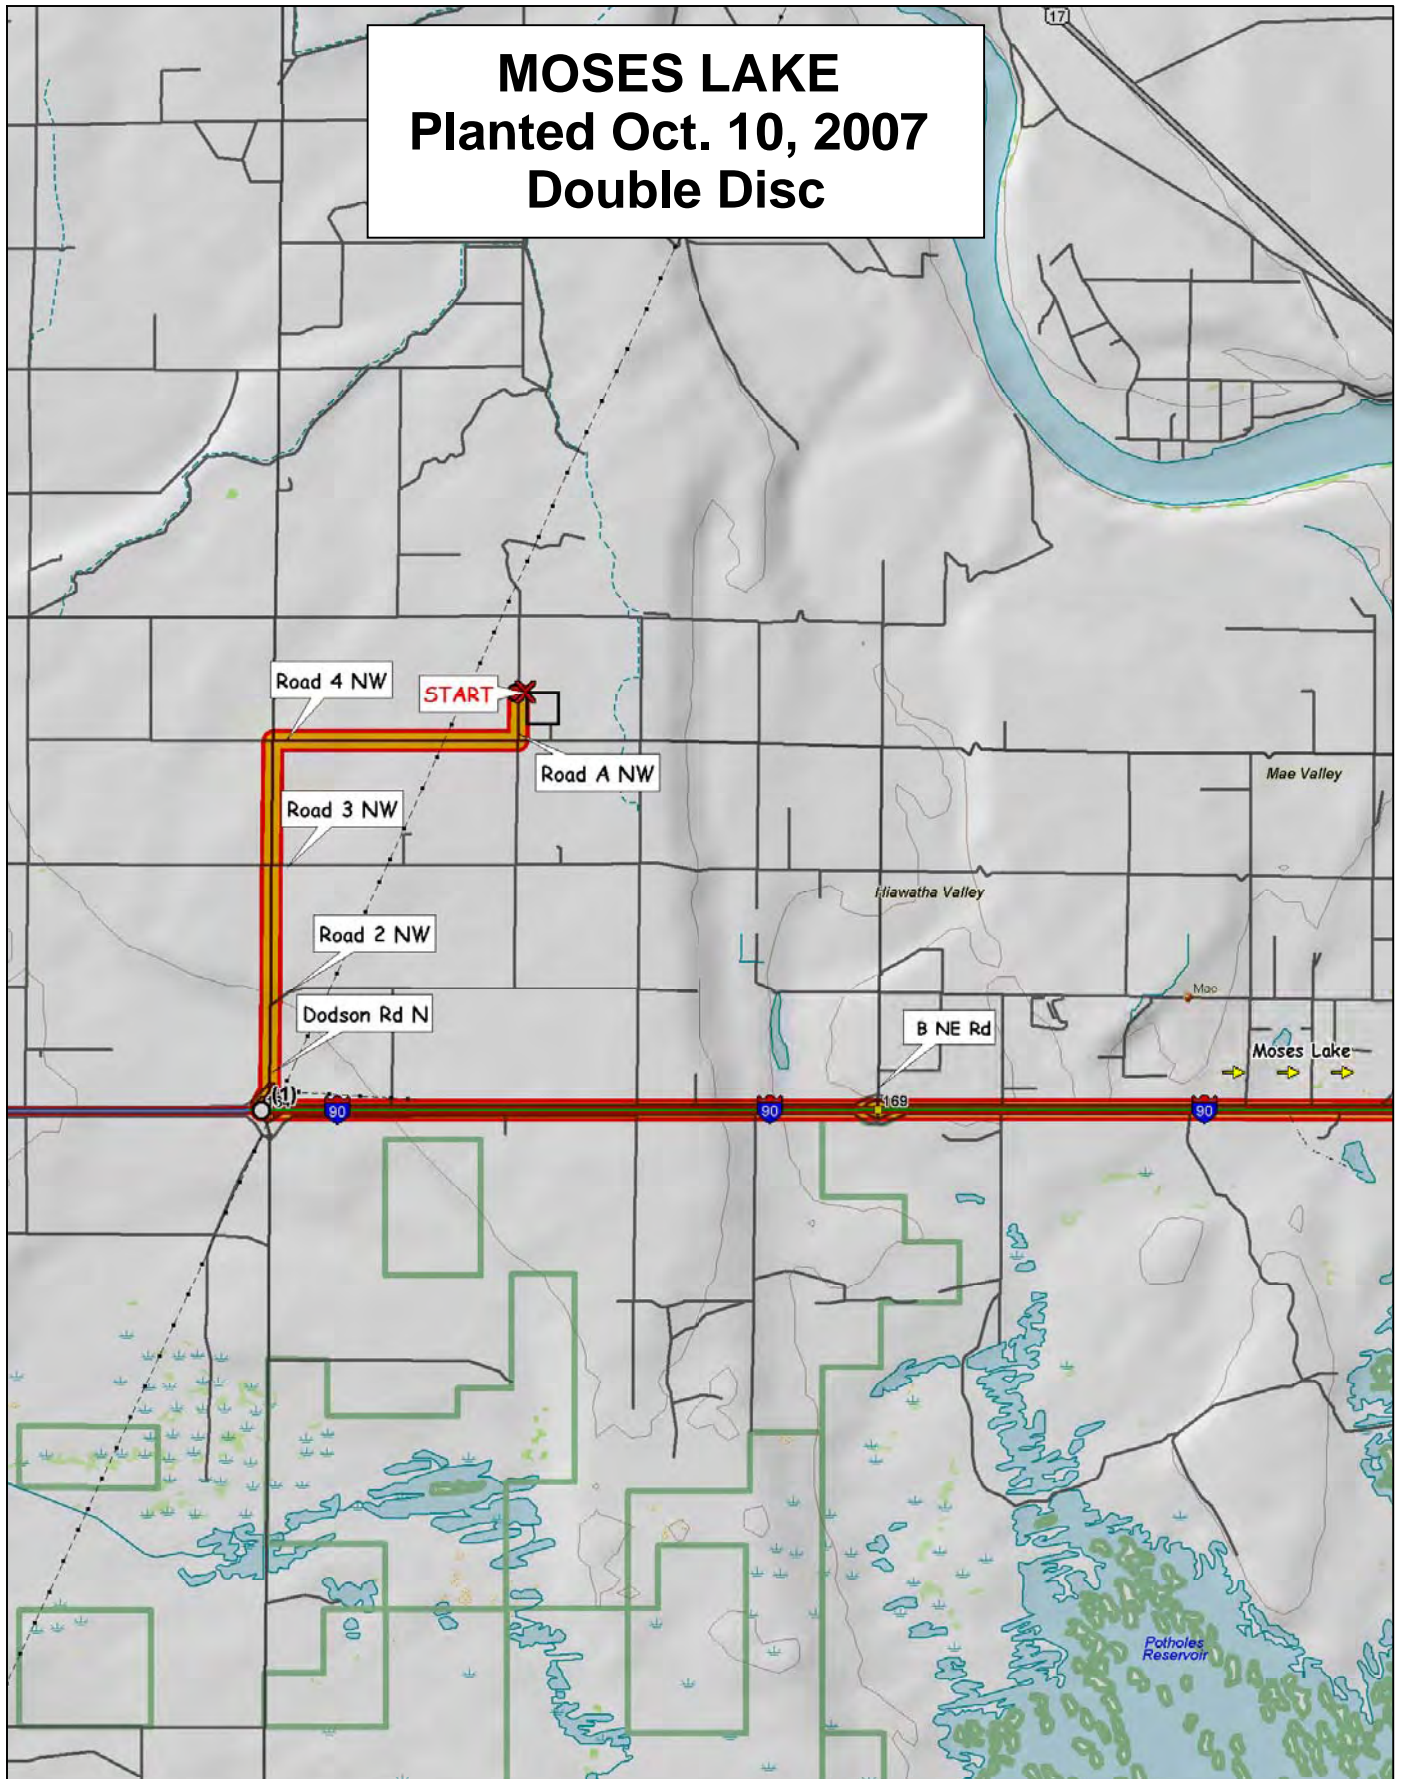

## Irrigated Only Hard Variety Trial

|    |    |    |    |    |    |    |    |    |    |    |               |
|----|----|----|----|----|----|----|----|----|----|----|---------------|
| 21 | 10 | 9  | 19 | 12 | 15 | 22 | 4  | 17 | 7  | 3  | MADSEN BORDER |
| 20 | 5  | 14 | 8  | 11 | 13 | 1  | 16 | 18 | 2  | 6  |               |
| 3  | 17 | 15 | 5  | 19 | 14 | 1  | 21 | 9  | 16 | 8  |               |
| 22 | 4  | 11 | 10 | 7  | 13 | 6  | 18 | 20 | 12 | 2  |               |
| 7  | 10 | 16 | 11 | 17 | 12 | 9  | 3  | 14 | 19 | 8  |               |
| 5  | 2  | 22 | 18 | 21 | 6  | 15 | 4  | 13 | 20 | 1  |               |
| 22 | 21 | 20 | 19 | 18 | 17 | 16 | 15 | 14 | 13 | 12 |               |
| 1  | 2  | 3  | 4  | 5  | 6  | 7  | 8  | 9  | 10 | 11 |               |

# MOSES LAKE Planted Oct. 10, 2007 Double Disc

© 2001 DeLorme. Topo USA® 3.0

Zoom Level: 11-0 Datum: WGS84

Scale 1 : 100 000

1" = 1.58 mi