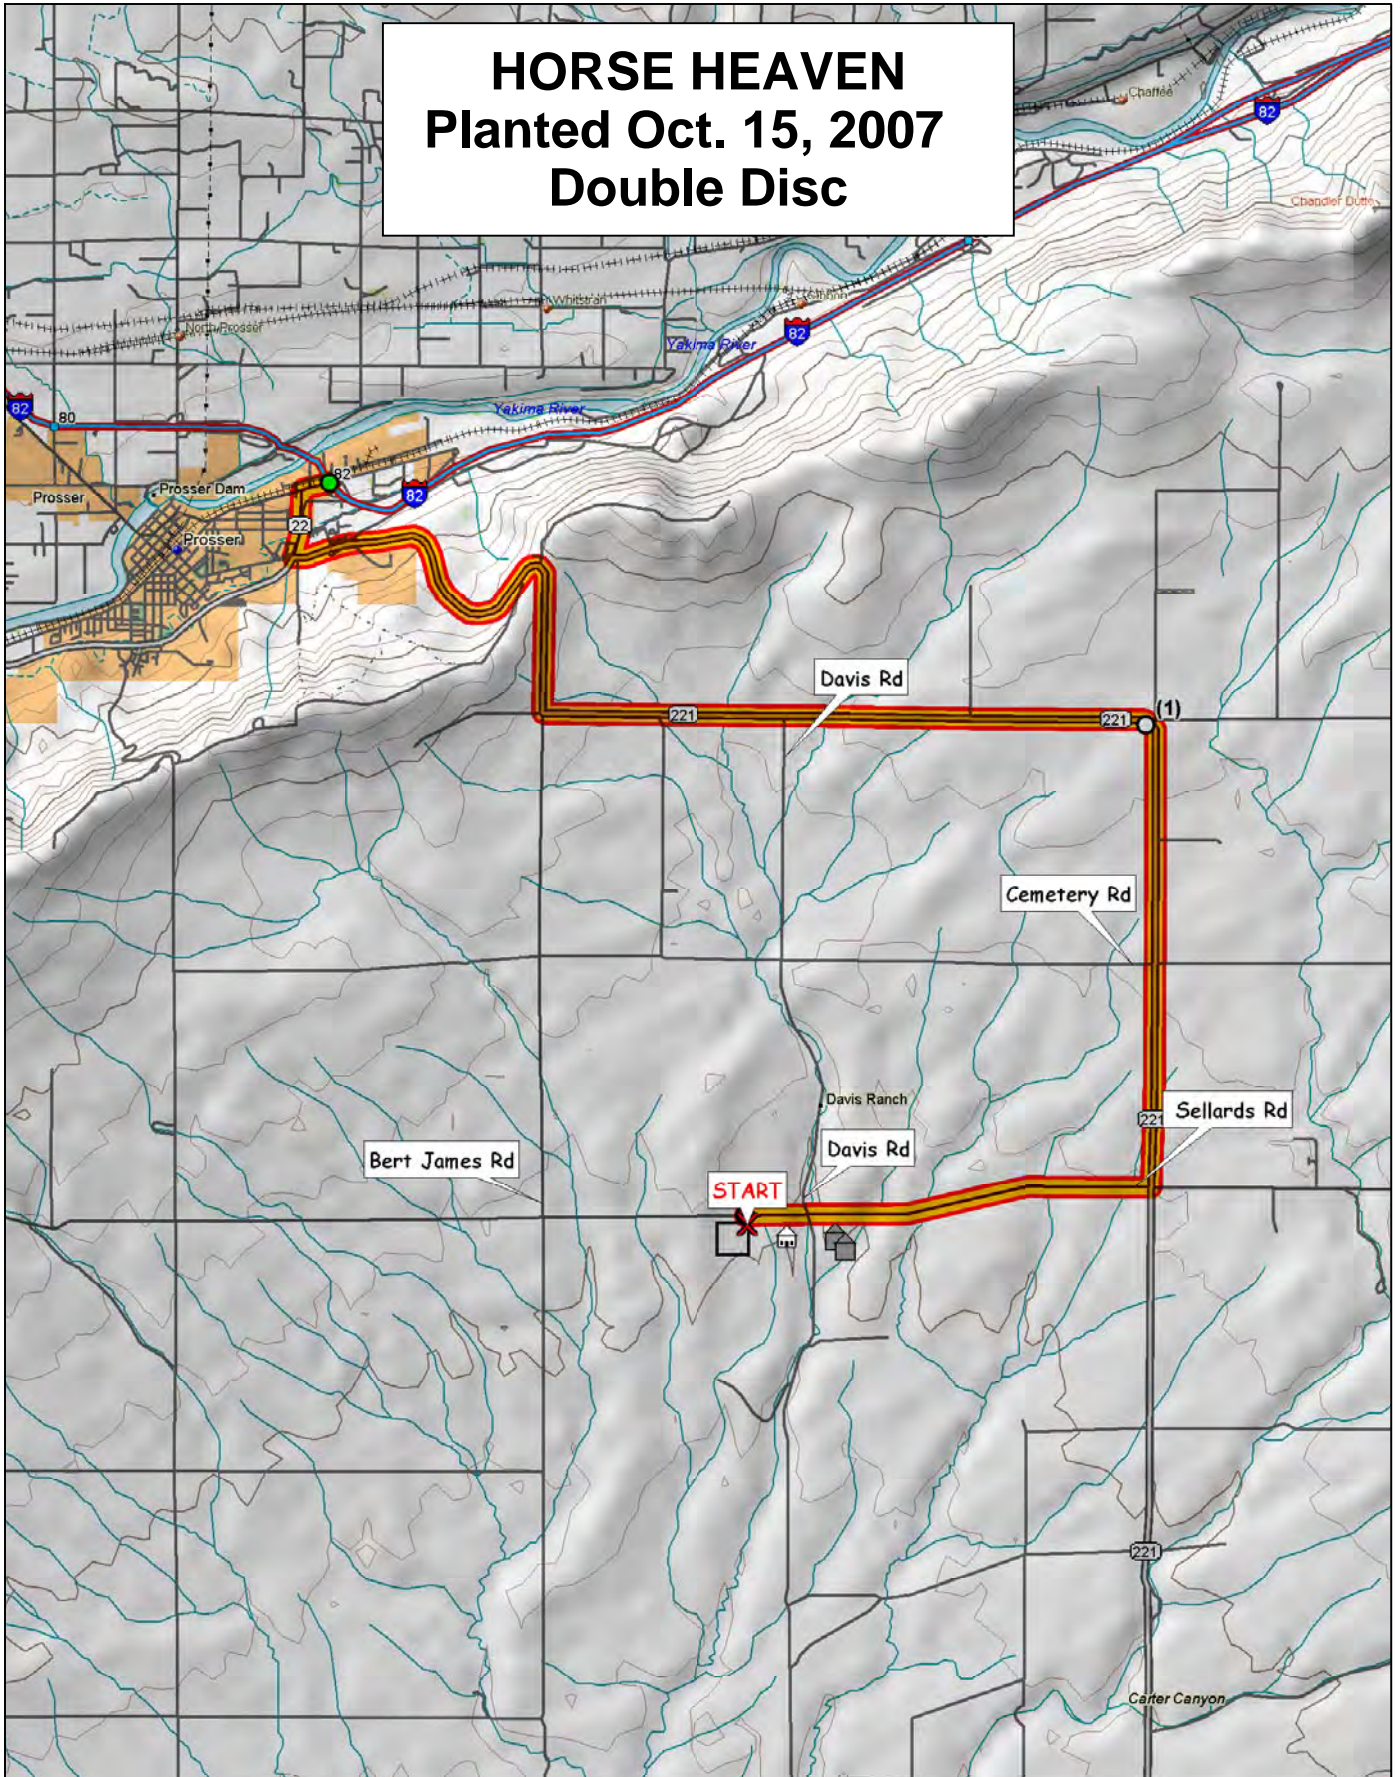

2007-2008 WSU Hard Winter Wheat Varietal Trial

EDWIN BORDER	23	11	15	25	14	30	EDWIN BORDER
	12	18	20	28	26	8	
	1	22	7	6	27	4	
	3	16	10	2	29	21	
	24	13	5	17	19	9	
	23	11	5	4	10	19	
	7	16	26	13	24	21	
	3	15	8	30	22	25	
	28	2	27	12	18	20	
	29	14	9	6	1	17	
	24	6	14	22	1	8	
	4	19	13	10	28	5	
	23	26	2	30	16	7	
	15	27	9	18	29	3	
	25	12	21	20	17	11	
	25	26	27	28	29	30	
24	23	22	21	20	19		
13	14	15	16	17	18		
12	11	10	9	8	7		
1	2	3	4	5	6		

Planting Date

Connell	5-Sep
Horse Heaven	15-Oct
Lind	11-Sep
Ritzville	5-Sep
St. Andrews	6-Sep

Plots are randomized with 4 replications. There is a Edwin border strip on each side of the nursery.

#	ENTRY
1	FINLEY
2	HATTON
3	BAUERMEISTER
4	WA008067
5	WA008022
6	WA008068
7	FARNUM
8	WA008023
9	WA008069
10	WA008060
11	WA008061
12	BOUNDARY
13	IDO621
14	ORN00B553
15	EDDY

#	ENTRY
16	BZ9W02-2032
17	ACS 52025
18	ML9W05-2506
19	AGRIPRO PALADIN
20	W98-344
21	TX97F4-33-1B
22	BC002-2
23	DECLO
24	DH99-37-100
25	MDM
26	WA008070
27	UI DARWIN
28	PALOMINO
29	NUDAKOTA
30	ELTAN

HORSE HEAVEN

Planted Oct. 15, 2007
Double Disc

© 2001 DeLorme. Topo USA® 3.0

Zoom Level: 11-0 Datum: WGS84

Scale 1 : 100,000

1" = 1.58 mi