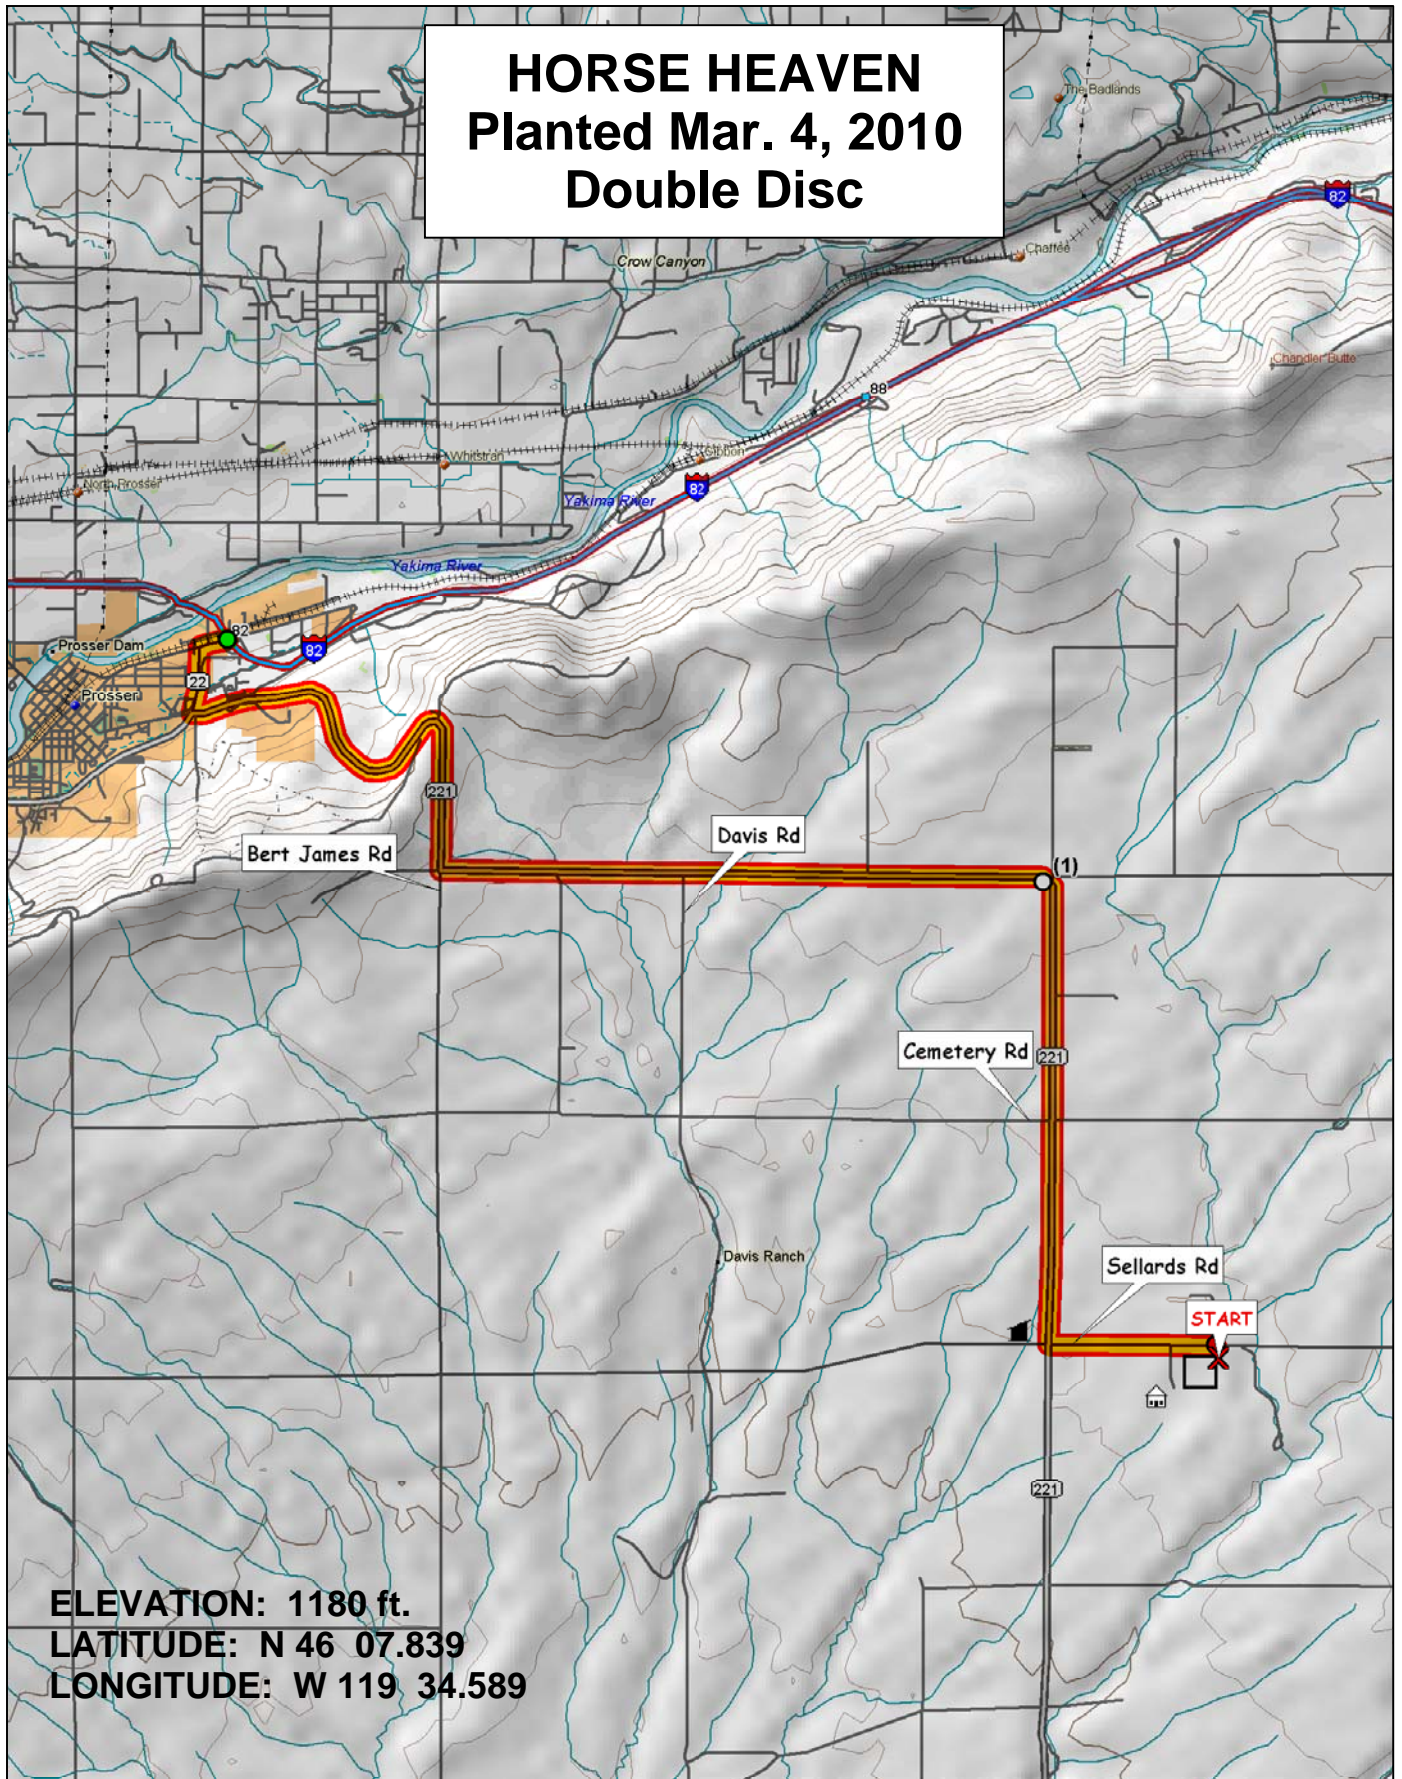

# HORSE HEAVEN Planted Mar. 4, 2010 Double Disc

**ELEVATION: 1180 ft.**  
**LATITUDE: N 46 07.839**  
**LONGITUDE: W 119 34.589**

© 2001 DeLorme. Topo USA® 3.0

Zoom Level: 11-0 Datum: WGS84

Scale 1 : 100 000

1" = 158 mi

# 2010 WSU Spring Wheat Variety Trial

Range

## Soft White Spring Wheat