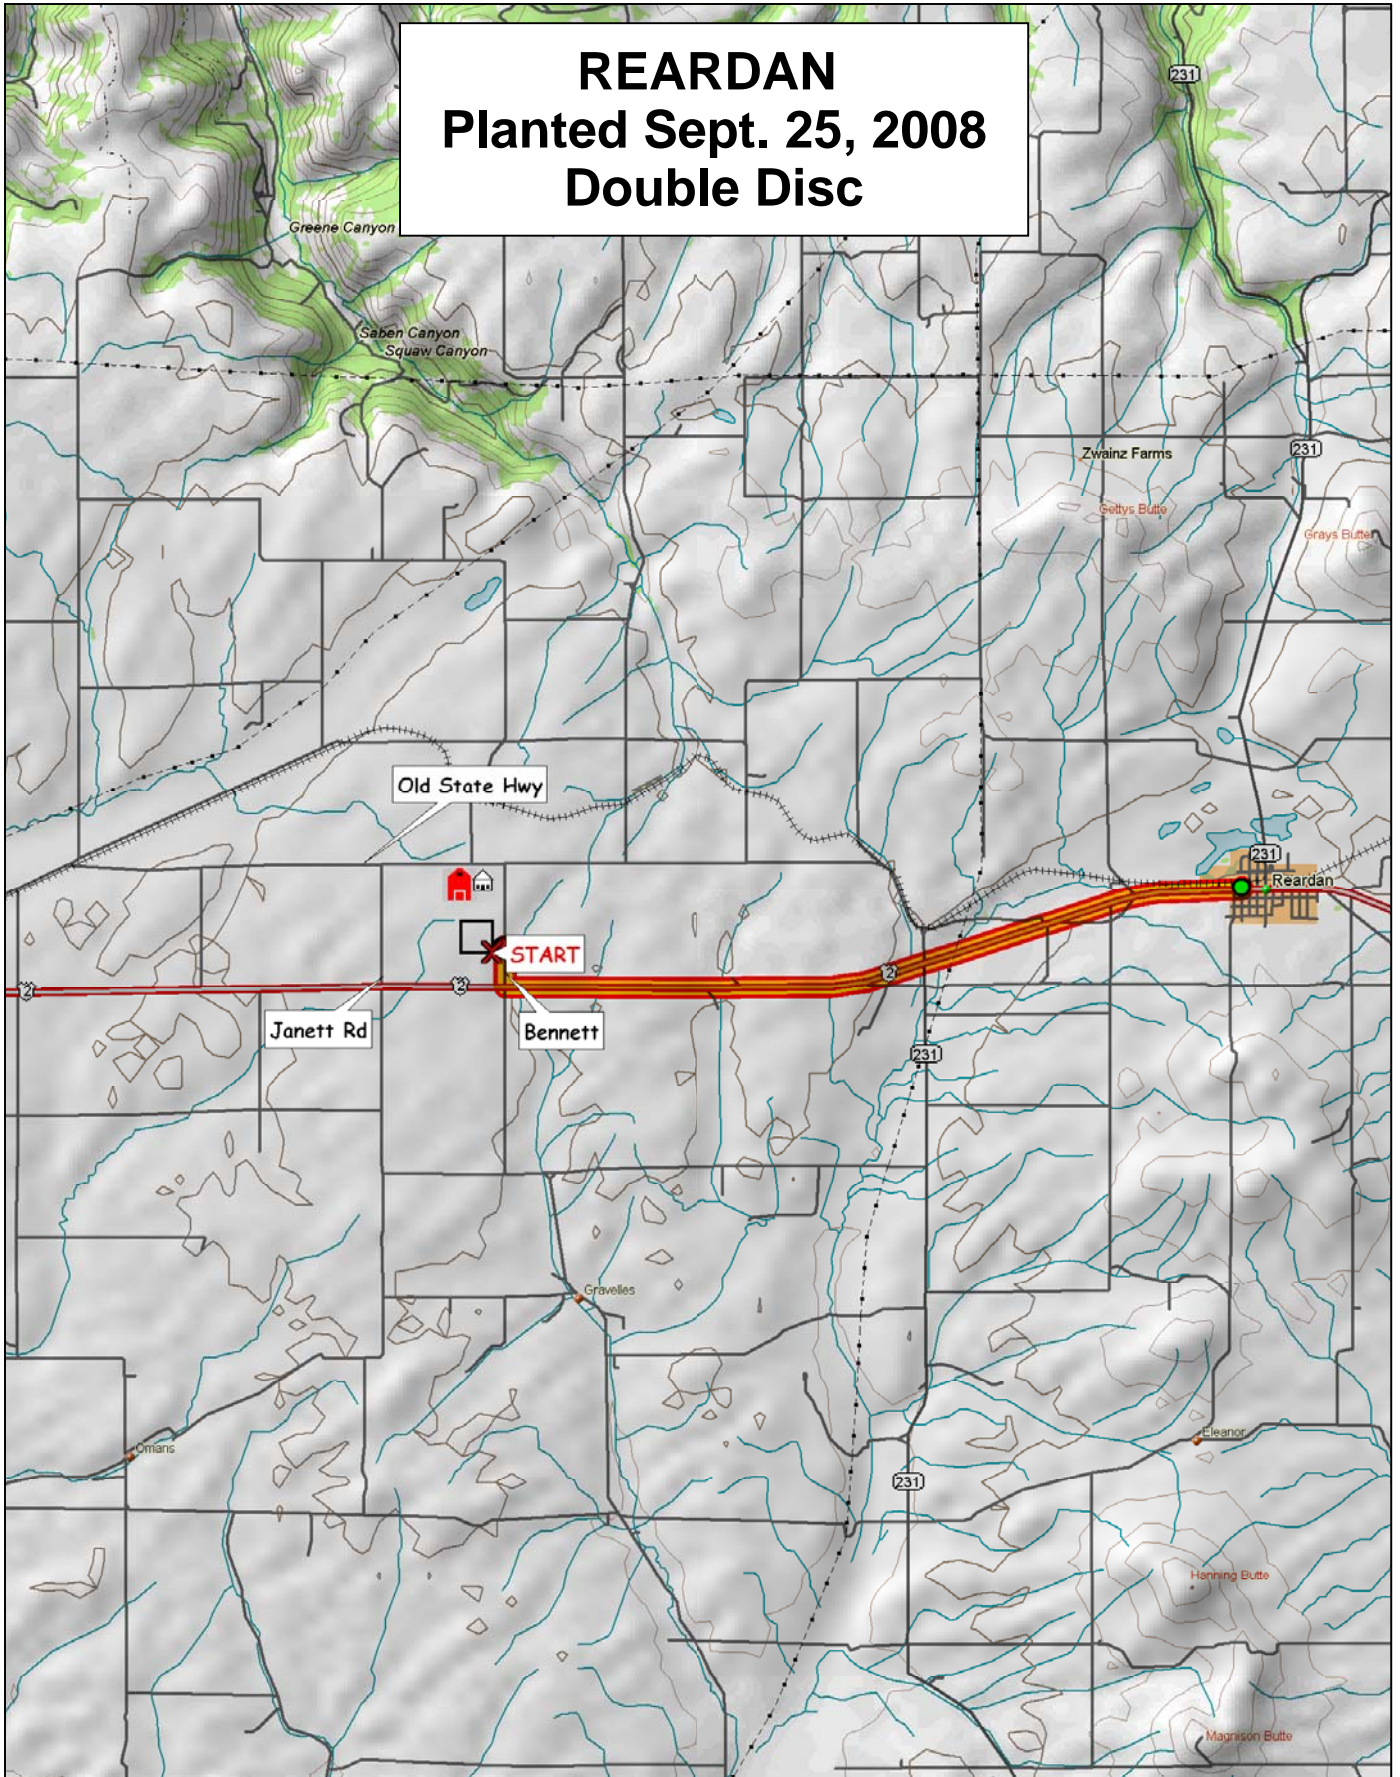

Planting Date	
Almira	8-Sep
Anatone	24-Sep
Colton	1-Oct
Connell	4-Sep
Creston	15-Sep
Dayton	24-Sep
Dusty	16-Sep
Fairfield	29-Sep
Farmington	30-Sep
Harrington	9-Sep
Horse Heaven	8-Oct
Lamont	8-Sep
Lind	4-Sep
Mayview	14-Oct
Moses Lake	22-Oct
Pullman	3-Oct
Reardan	25-Sep
Ritzville	9-Sep
St. Andrews	5-Sep
St. John	16-Sep
Walla Walla	6-Oct

Plots are randomized with 3 replications-There is a border strip on each side of the nursery

<http://variety.wsu.edu>

REARDAN

Planted Sept. 25, 2008
Double Disc

© 2001 DeLorme. Topo USA® 3.0

Zoom Level: 11-0 Datum: WGS84