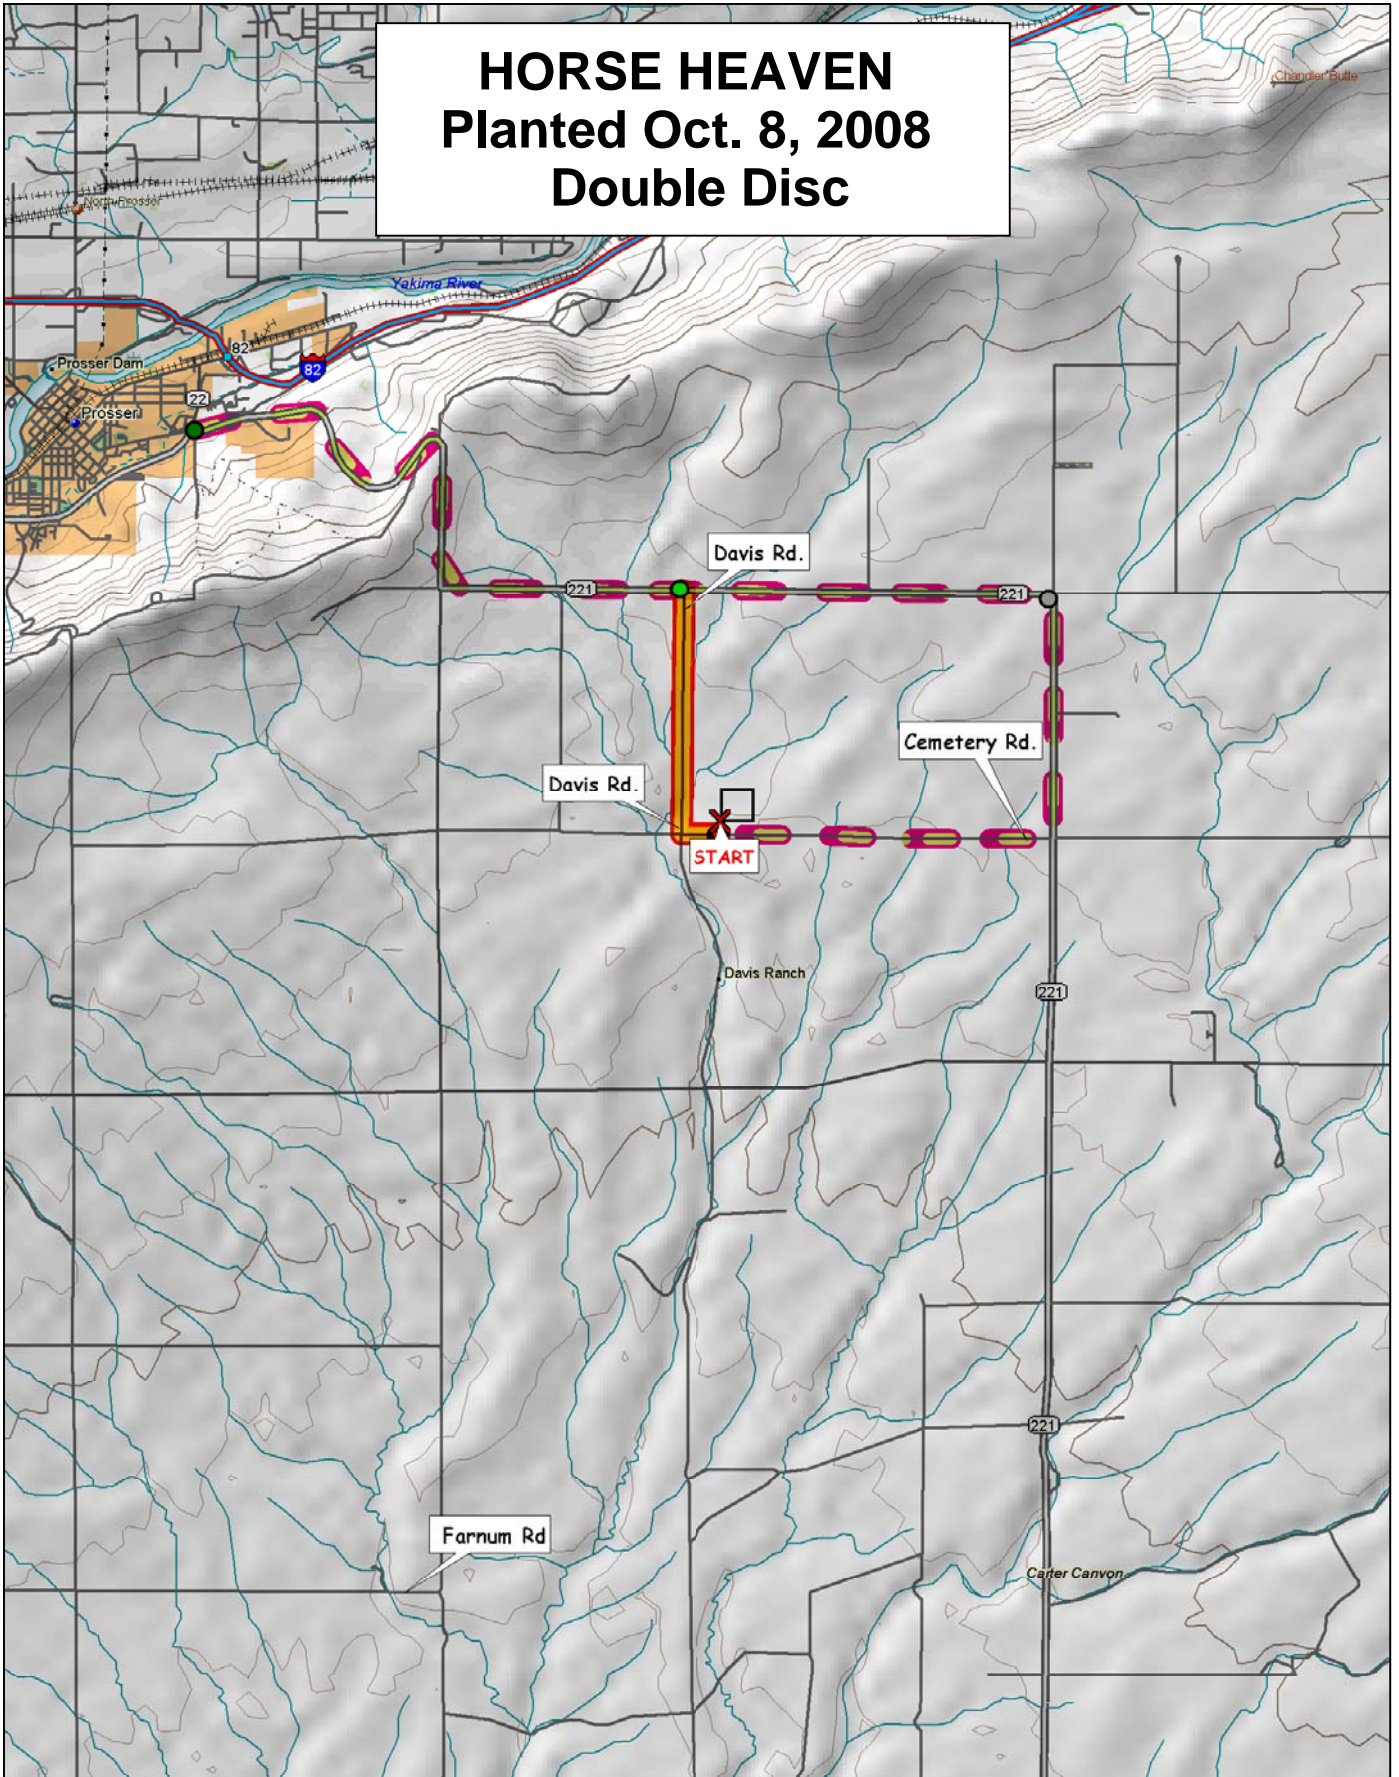

Planting Date	
Almira	8-Sep
Connell	4-Sep
Dayton	24-Sep
Horse Heaven	8-Oct
Lamont	8-Sep
Lind	4-Sep
Pullman	3-Oct
Reardan	25-Sep
Ritzville	9-Sep
St. Andrews	5-Sep
Walla Walla	6-Oct

#	ENTRY	#	ENTRY
1	FINLEY	19	W98-344
2	HATTON	20	BC002-2
3	BAUERMEISTER	21	DECLO
4	WA008098	22	PEREGRINE
5	WA008022	23	ACCIPTER
6	WA008068	24	ESPERIA
7	WA008095	25	MDM
8	FARNUM	26	WA008070
9	WA008061	27	WA008096
10	BOUNDARY	28	WA008097
11	IDO683	29	UI DARWIN
12	NORWEST 553	30	IDO651
13	EDDY	31	IDO658
14	MOL	32	ML9W04-2543W
15	ACS 52025	33	PALOMINO
16	ML9W05-2506	34	NUDAKOTA
17	NORRIS	35	MIETI
18	AGRIPRO PALADIN	36	ELTAN

Planting Date	
Almira	8-Sep
Anatone	24-Sep
Colton	1-Oct
Connell	4-Sep
Creston	15-Sep
Dayton	24-Sep
Dusty	16-Sep
Fairfield	29-Sep
Farmington	30-Sep
Harrington	9-Sep
Horse Heaven	8-Oct
Lamont	8-Sep
Lind	4-Sep
Mayview	14-Oct
Moses Lake	22-Oct
Pullman	3-Oct
Reardan	25-Sep
Ritzville	9-Sep
St. Andrews	5-Sep
St. John	16-Sep
Walla Walla	6-Oct

Plots are randomized with 3 replications-There is a border strip on each side of the nursery

<http://variety.wsu.edu>

HORSE HEAVEN

Planted Oct. 8, 2008
Double Disc

© 2001 DeLorme. Topo USA® 3.0

Zoom Level: 11-0 Datum: WGS84

Scale 1 : 100,000

1" = 158 mi