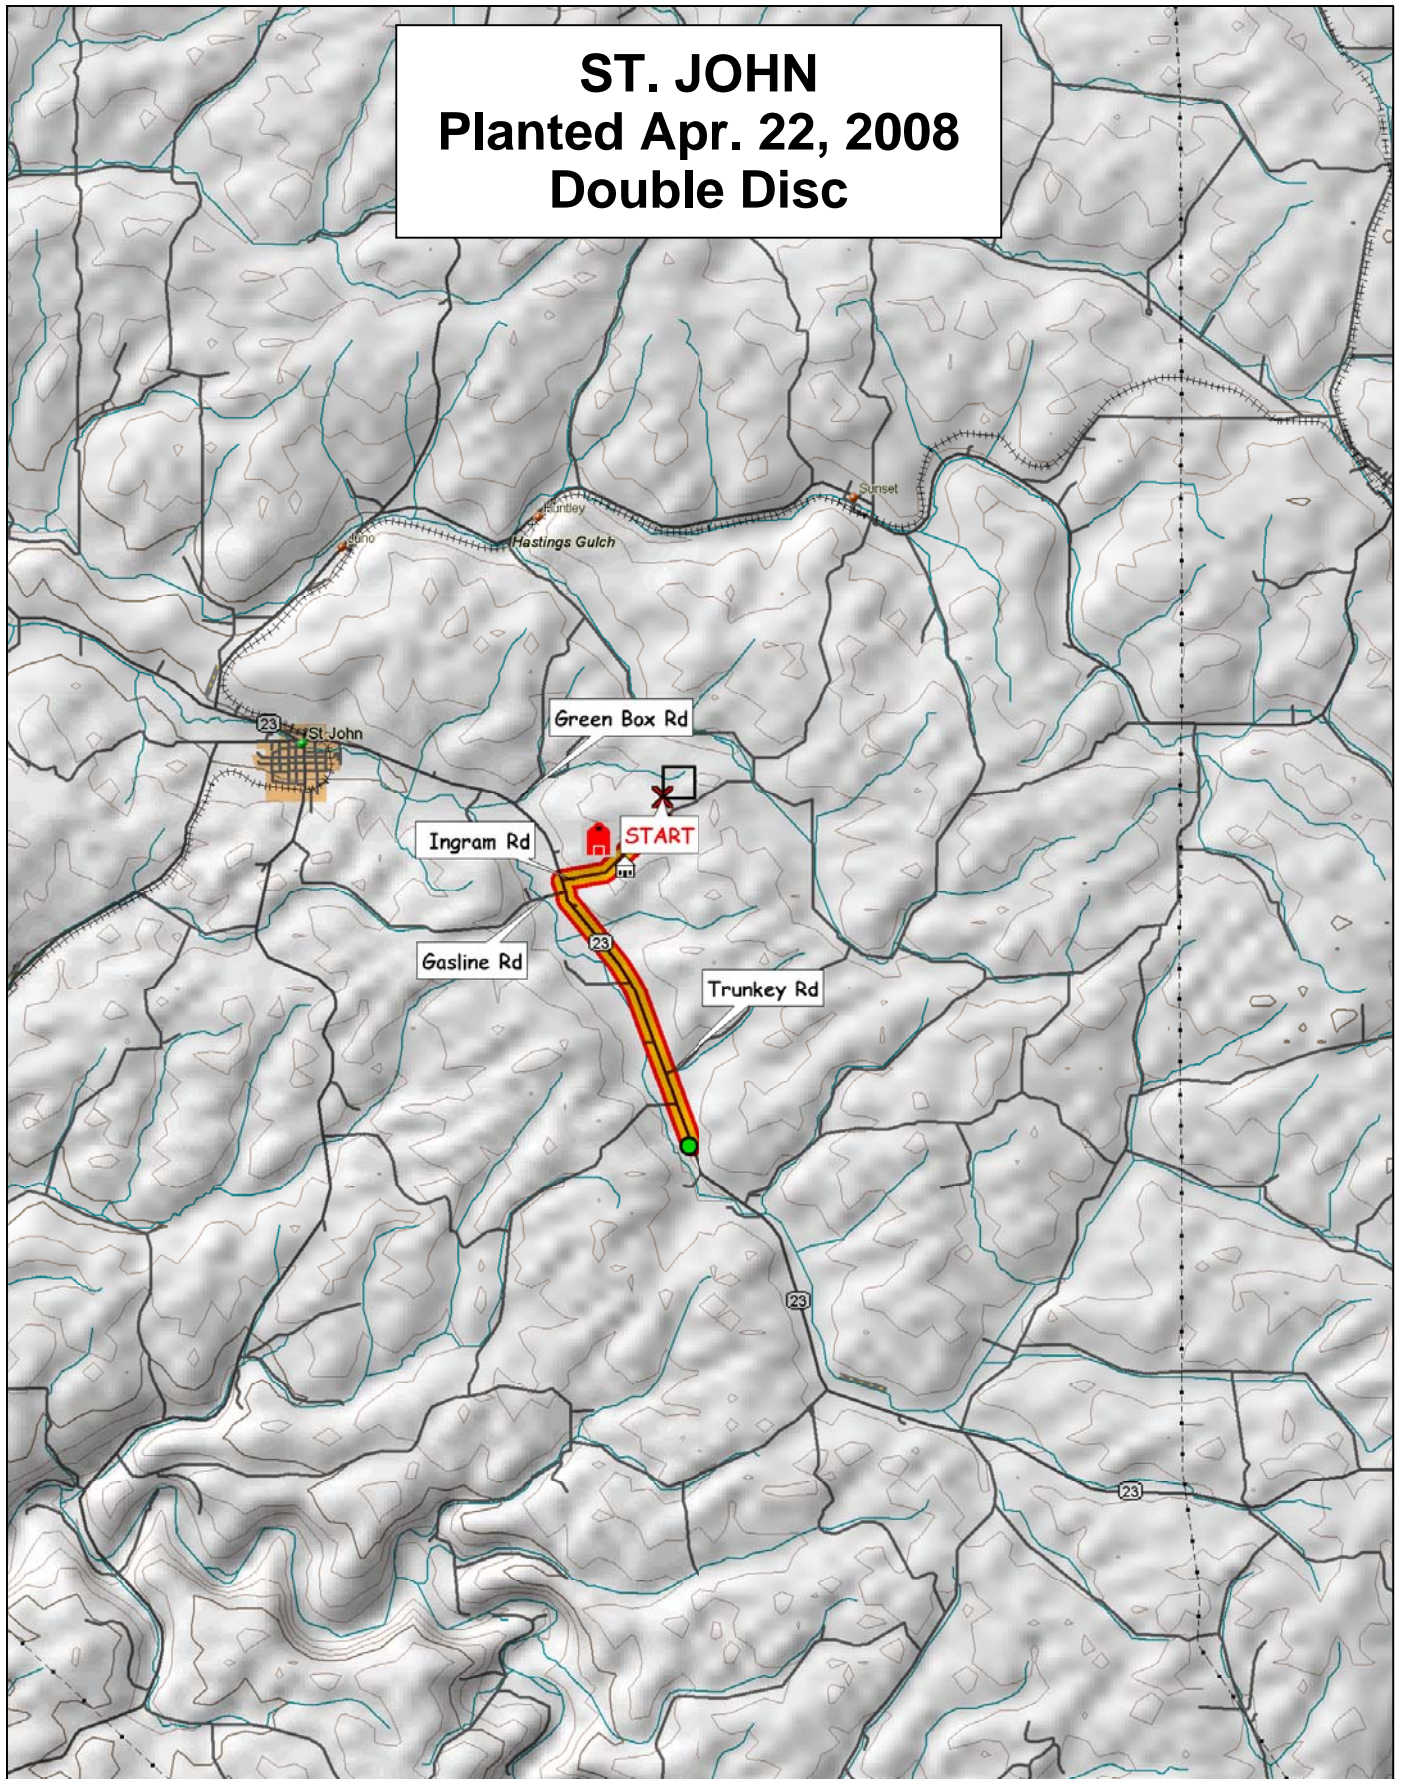

RANDOMIZED PLOTS:
3 REPLICATIONS

Planting Dates

Almira	22-Apr
Bickleton	17-Apr
Dayton	15-Apr
Farmington	5-May
Genesee*	2-May
Lamont	15-Apr
Mayview	29-Apr
Pullman	19-Apr
Reardan	28-Apr
St. John	22-Apr
Walla Walla	12-Mar

*Separate map

2-ROW
6-ROW

ENTRY

1	BOB
2	RADIANT
3	BARONESSE
4	CHAMPION
5	RWA 1758
6	KENT
7	HARRINGTON
8	AC METCALFE
9	SPAULDING
10	MOREX
11	LEGACY
12	CDC COPELAND
13	LENETAH
14	HAXBY
15	01NZ706
16	01NZ384
17	03NZ199
18	2004NZ151
19	2004NZ163
20	02WA-7028.9

ST. JOHN

Planted Apr. 22, 2008
Double Disc

© 2001 DeLorme. Topo USA® 3.0

Zoom Level: 11-0 Datum: WGS84

Scale 1 : 100,000

1" = 158 mi