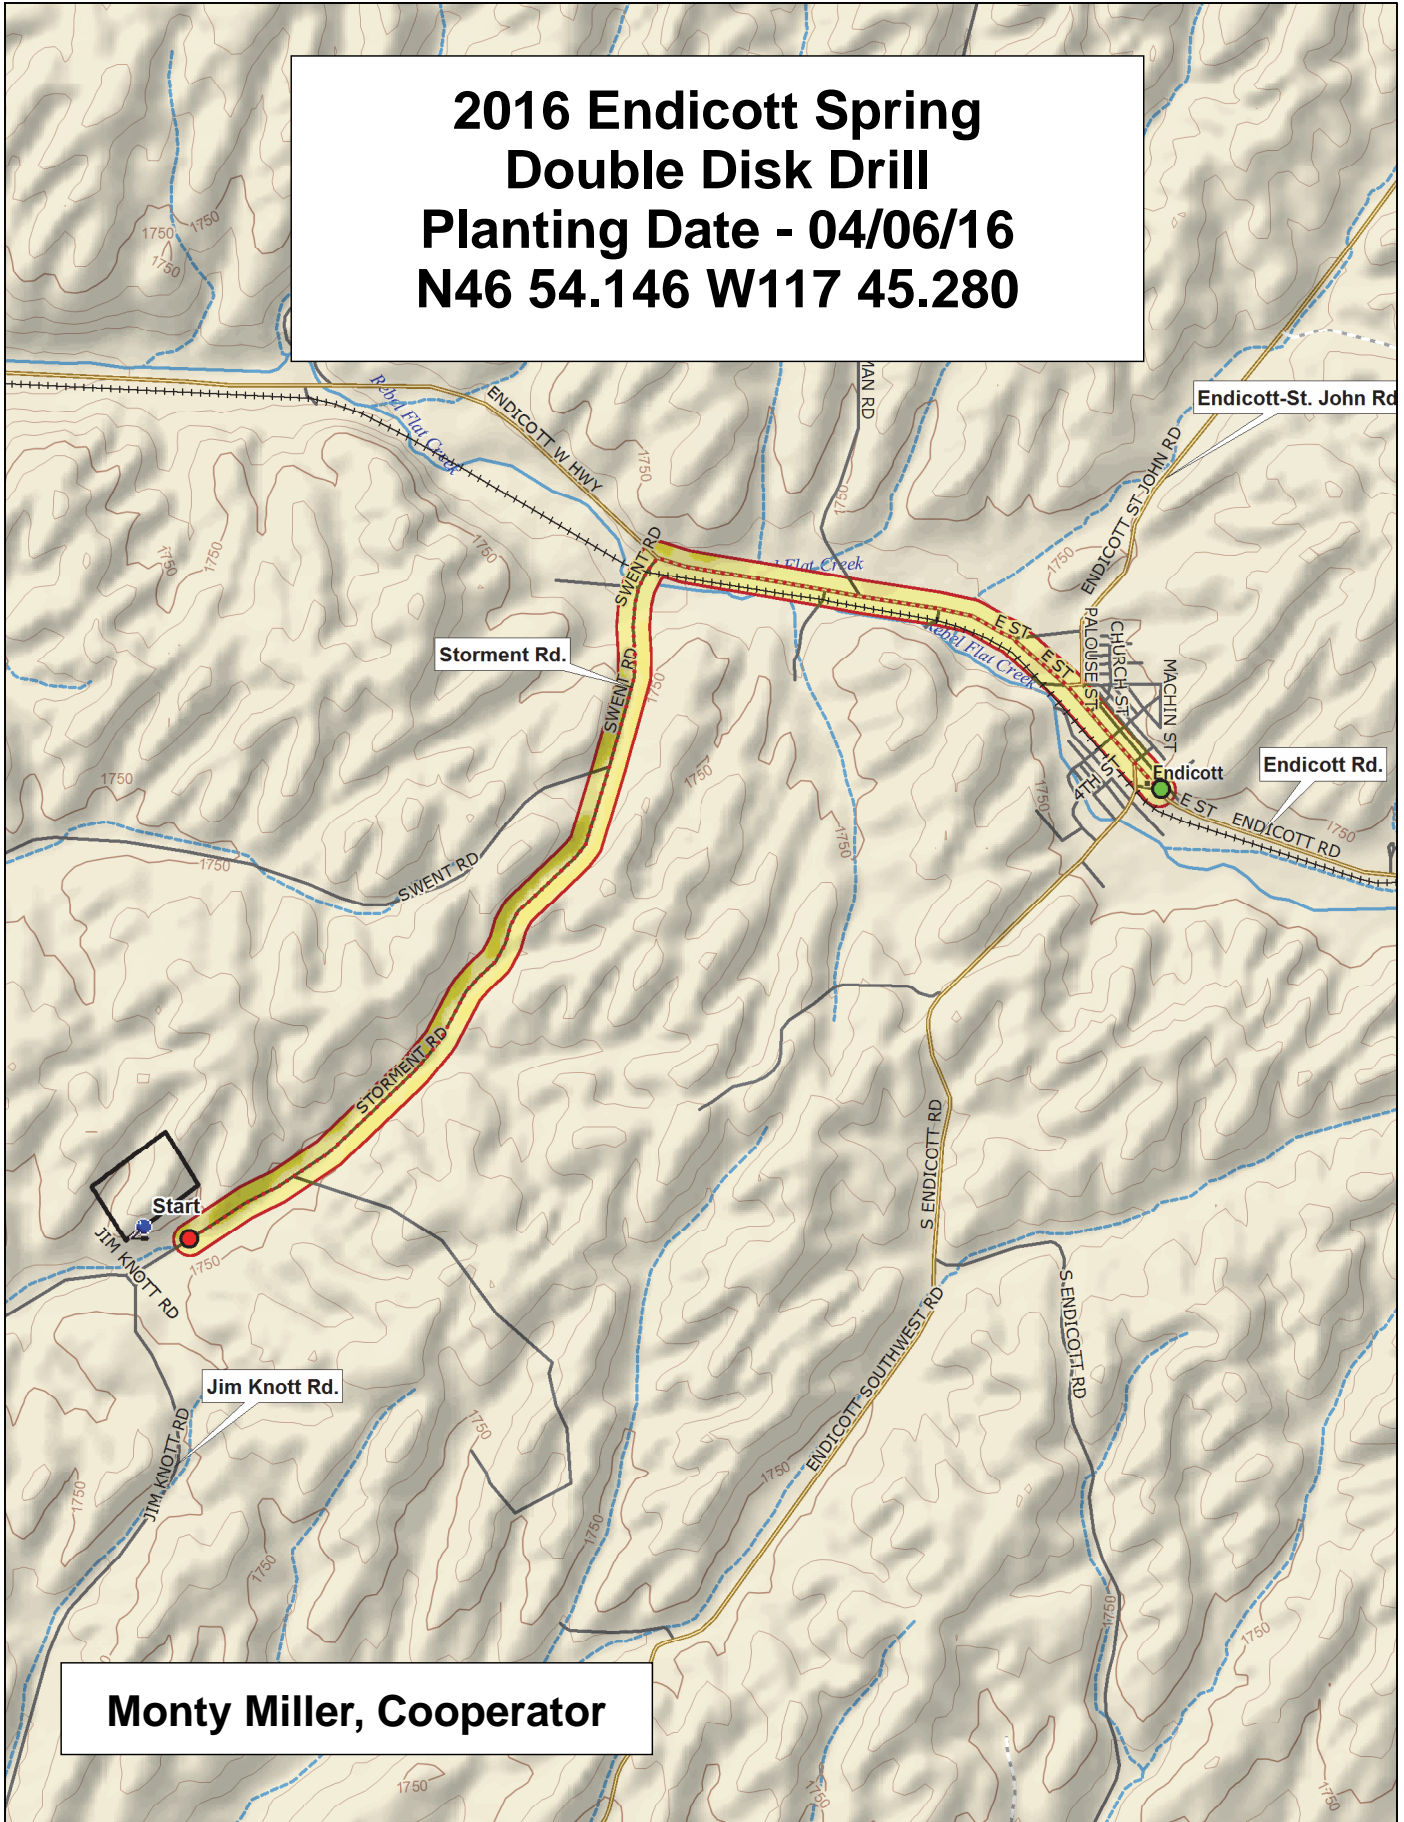

**2016 Endicott Spring  
Double Disk Drill  
Planting Date - 04/06/16  
N46 54.146 W117 45.280**

**Monty Miller, Cooperator**