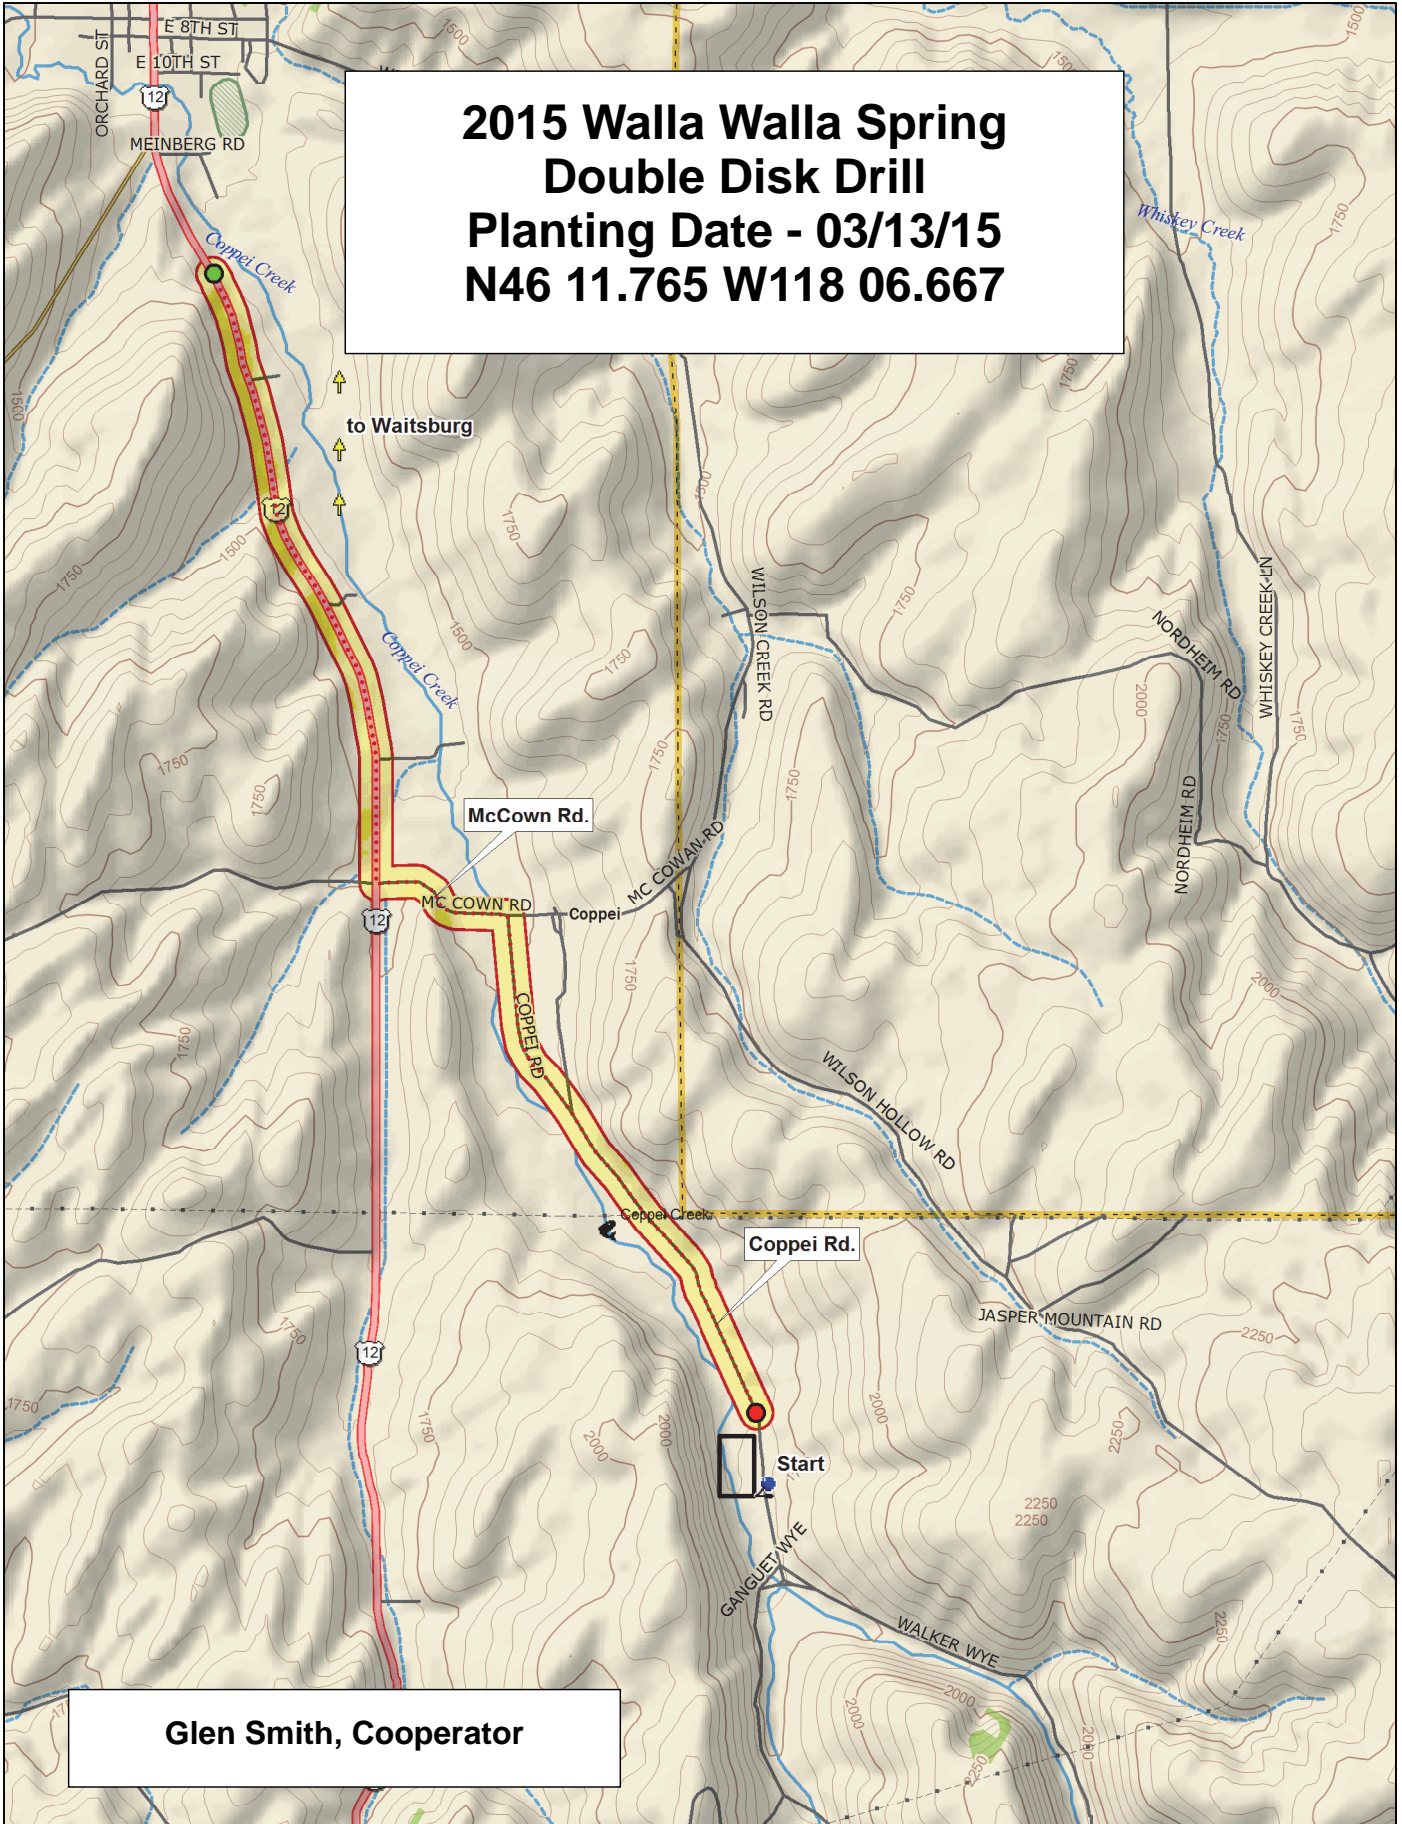

**2015 Walla Walla Spring
Double Disk Drill
Planting Date - 03/13/15
N46 11.765 W118 06.667**

Glen Smith, Cooperator