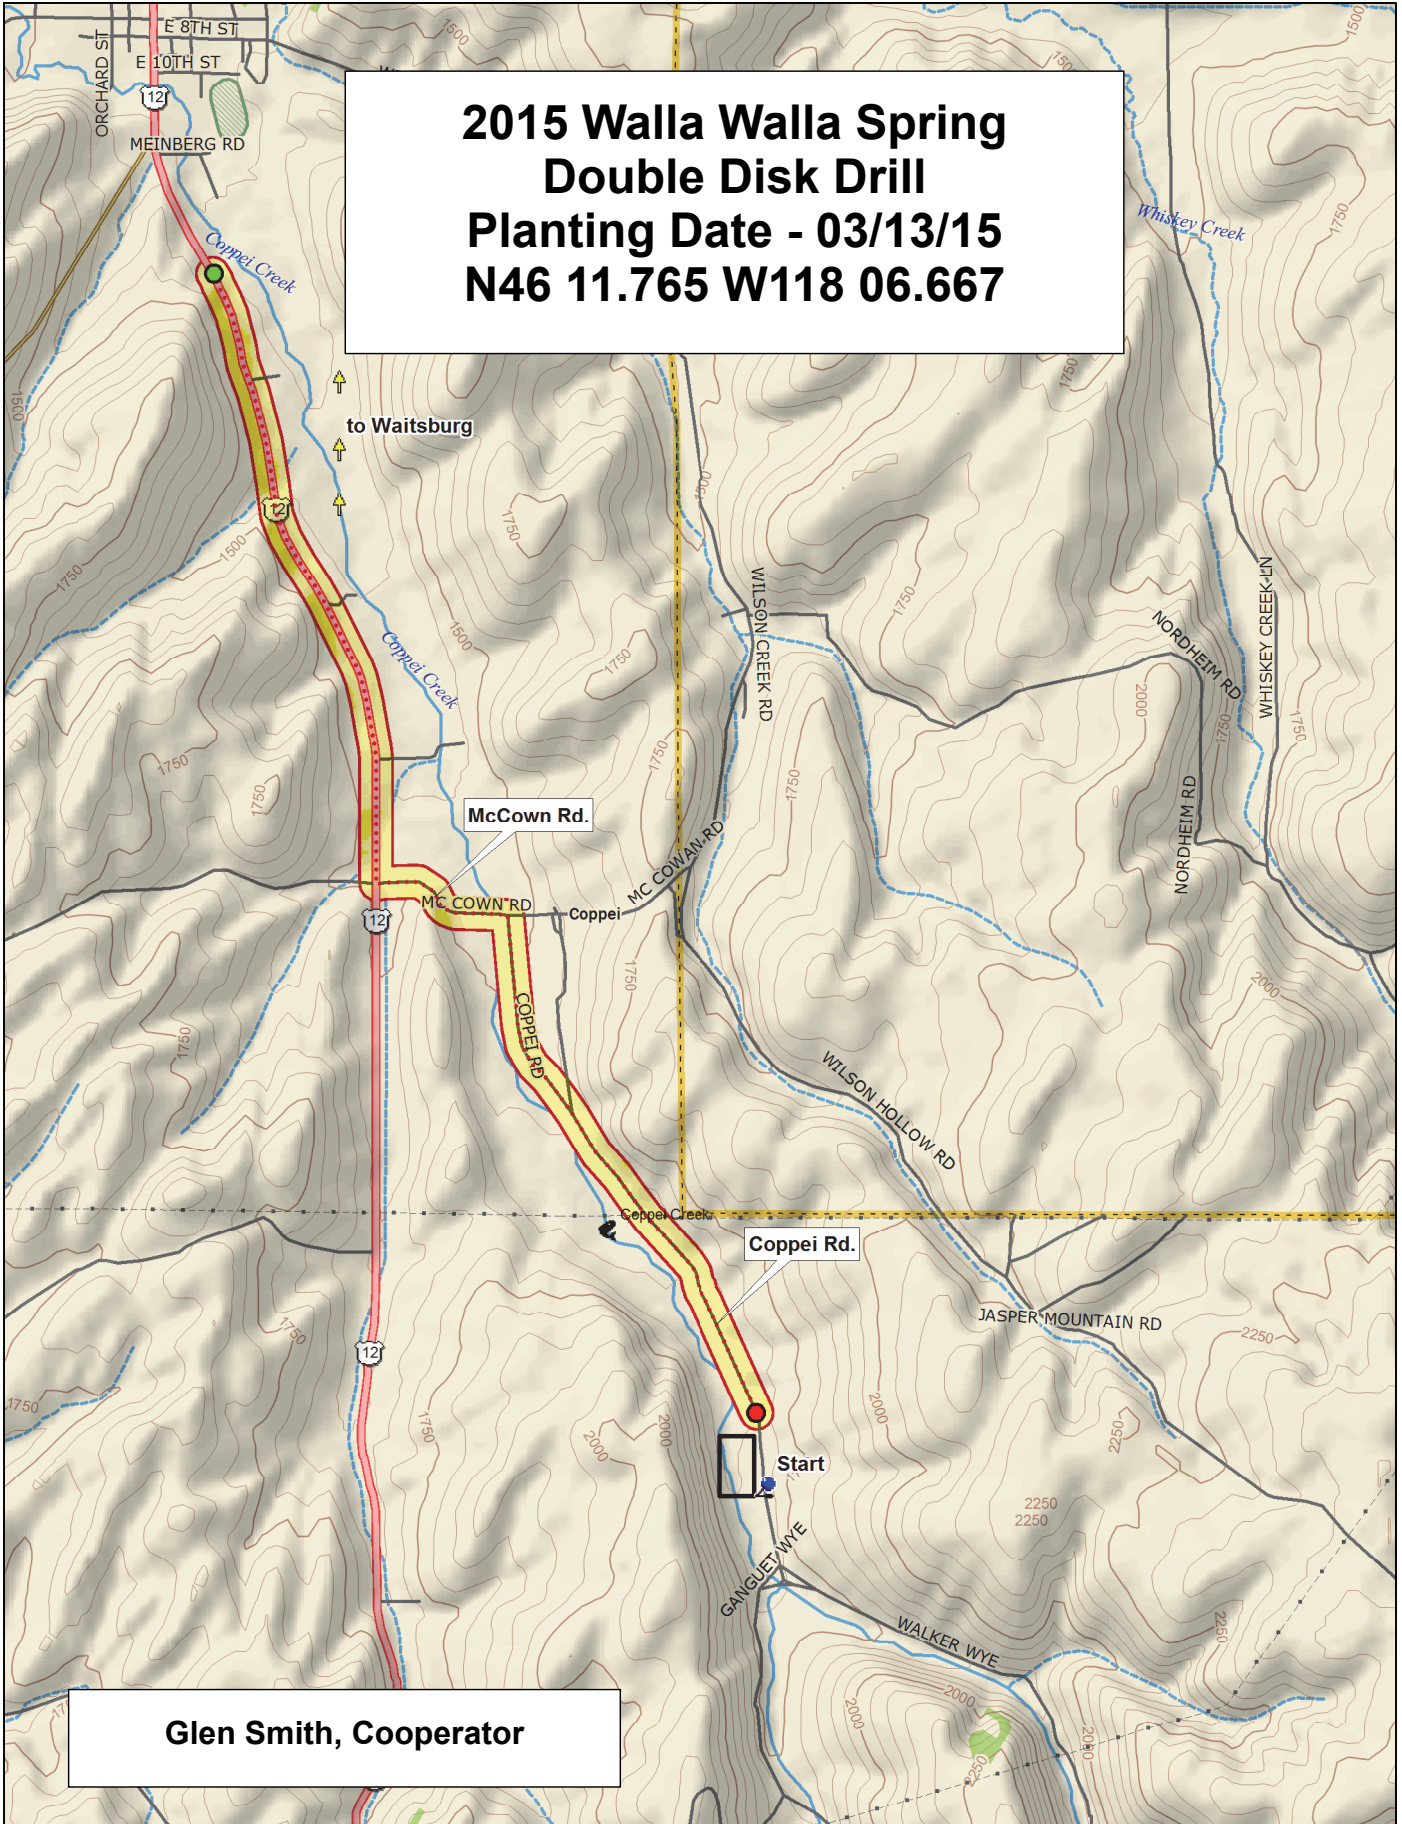

**2015 Walla Walla Spring
Double Disk Drill
Planting Date - 03/13/15
N46 11.765 W118 06.667**

Glen Smith, Cooperator