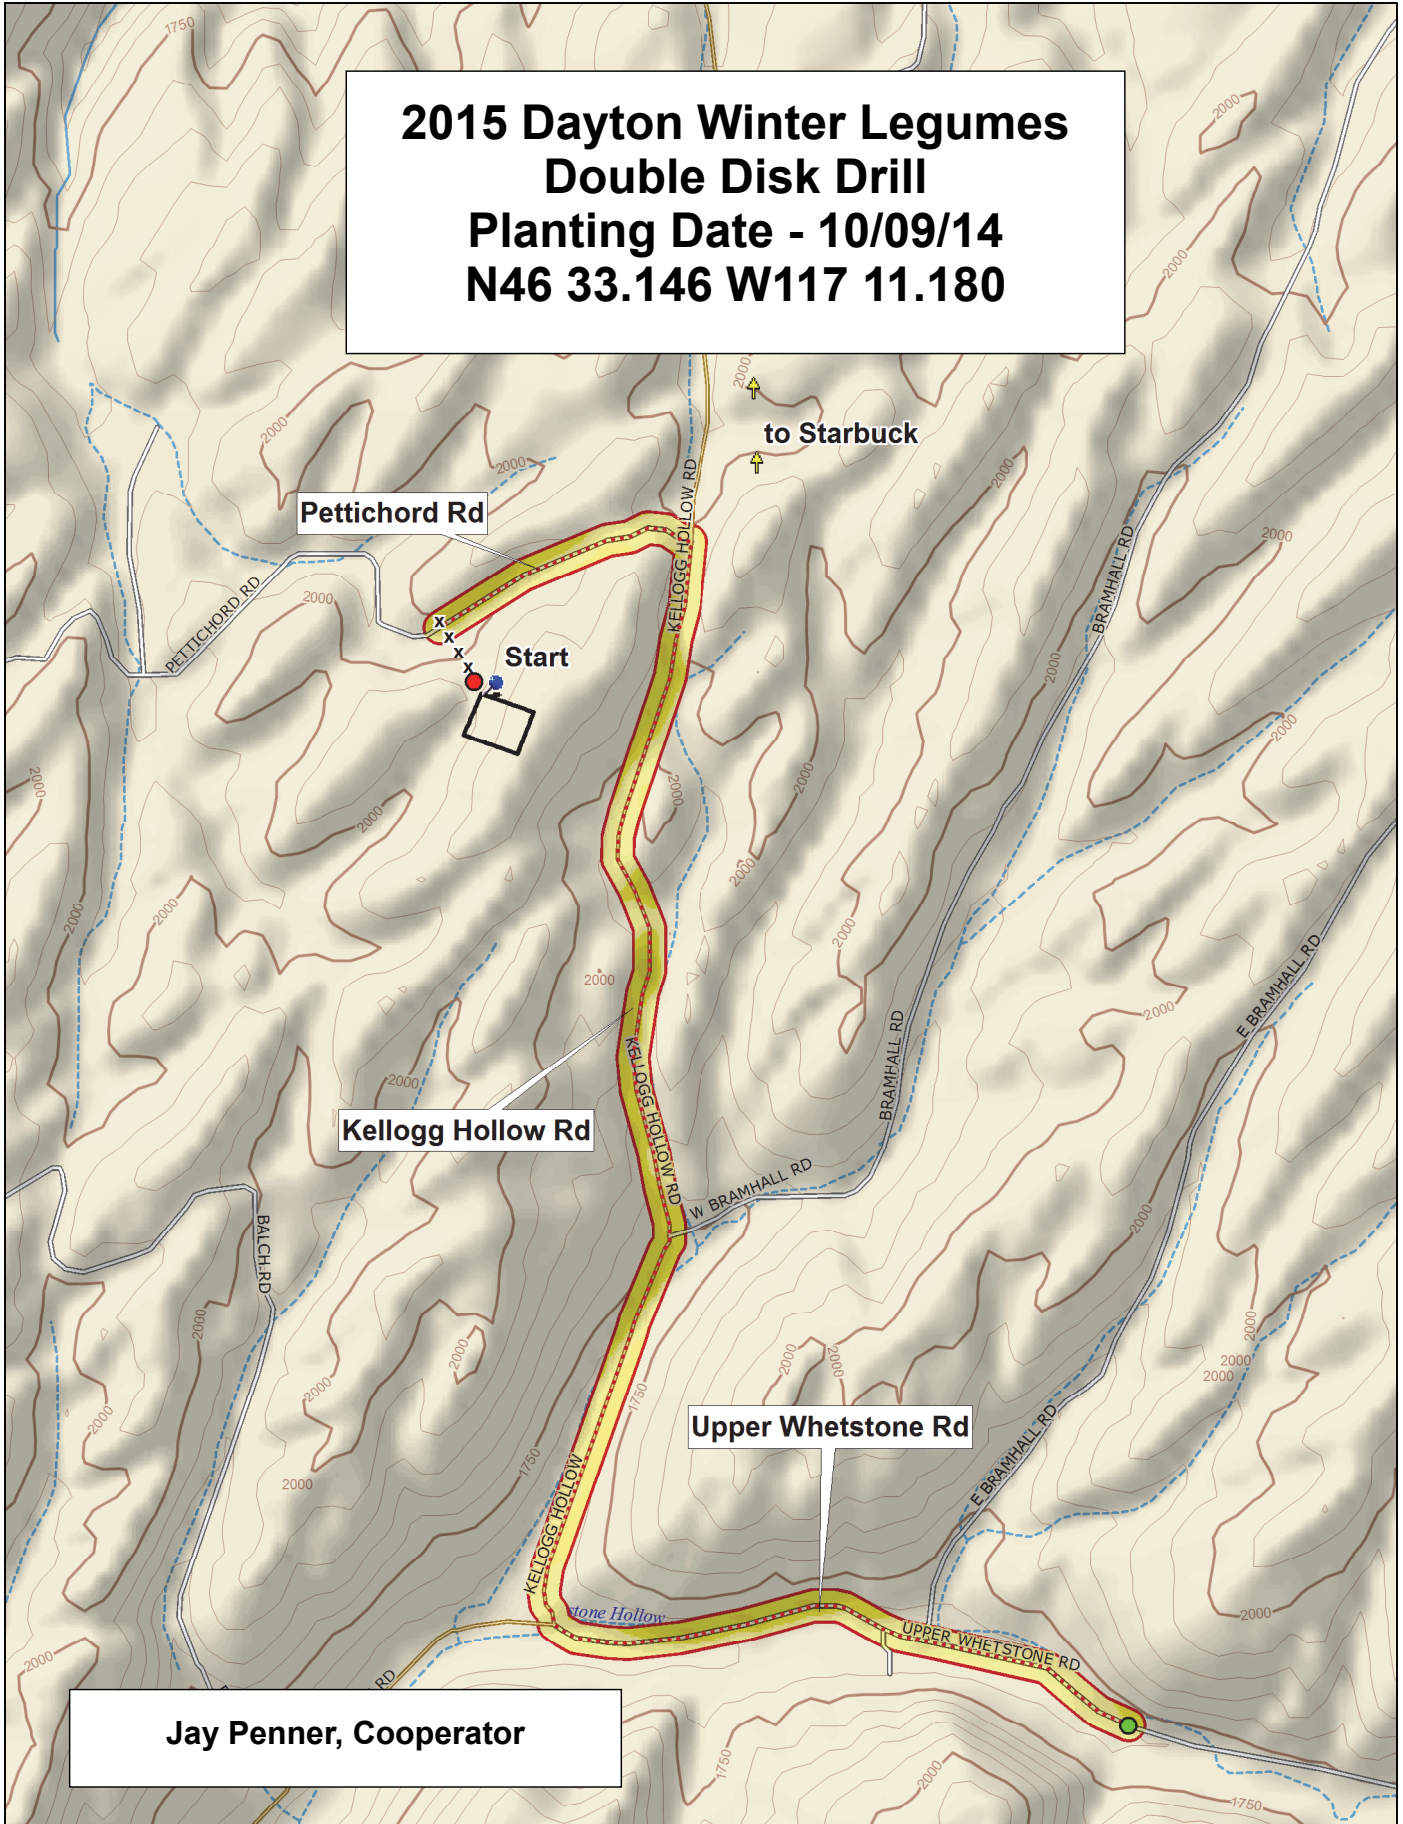

**2015 Dayton Winter Legumes  
Double Disk Drill  
Planting Date - 10/09/14  
N46 33.146 W117 11.180**

**Jay Penner, Cooperator**

# 2015 Winter Pea Lime Trial, Dayton

5	Melrose	Specter	Koyote	PS11300287W	Koyote	PS11300287W	Pro 124-7146	Windham	
4	Lynx	PS11300287W	Specter	Melrose	Specter	Granger	Koyote	PS11300087W	
3	Granger	Koyote	PS03101269W	Pro 124-7146	PS11300087W	Windham	PS03101269W	Granger	
2	Pro 124-7146	PS11300087W	Granger	PS11300087W	Melrose	Pro 124-7146	Melrose	PS11300287W	
1	PS03101269W	Windham	Lynx	Windham	PS03101269W	Lynx	Lynx	Specter	
Border		1	2	3	4	5	6	7	8
		no lime		lime		lime		no lime	

Entry	Name
1	Specter
2	Windham
3	PS03101269W
4	Lynx
5	PS11300087W
6	PS11300287W
7	Koyote
8	Granger
9	Melrose
10	Pro 124-7146

## 4 Replications, Split-plot Design

<http://variety.wsu.edu>

Planting Date: 10-October, 2014