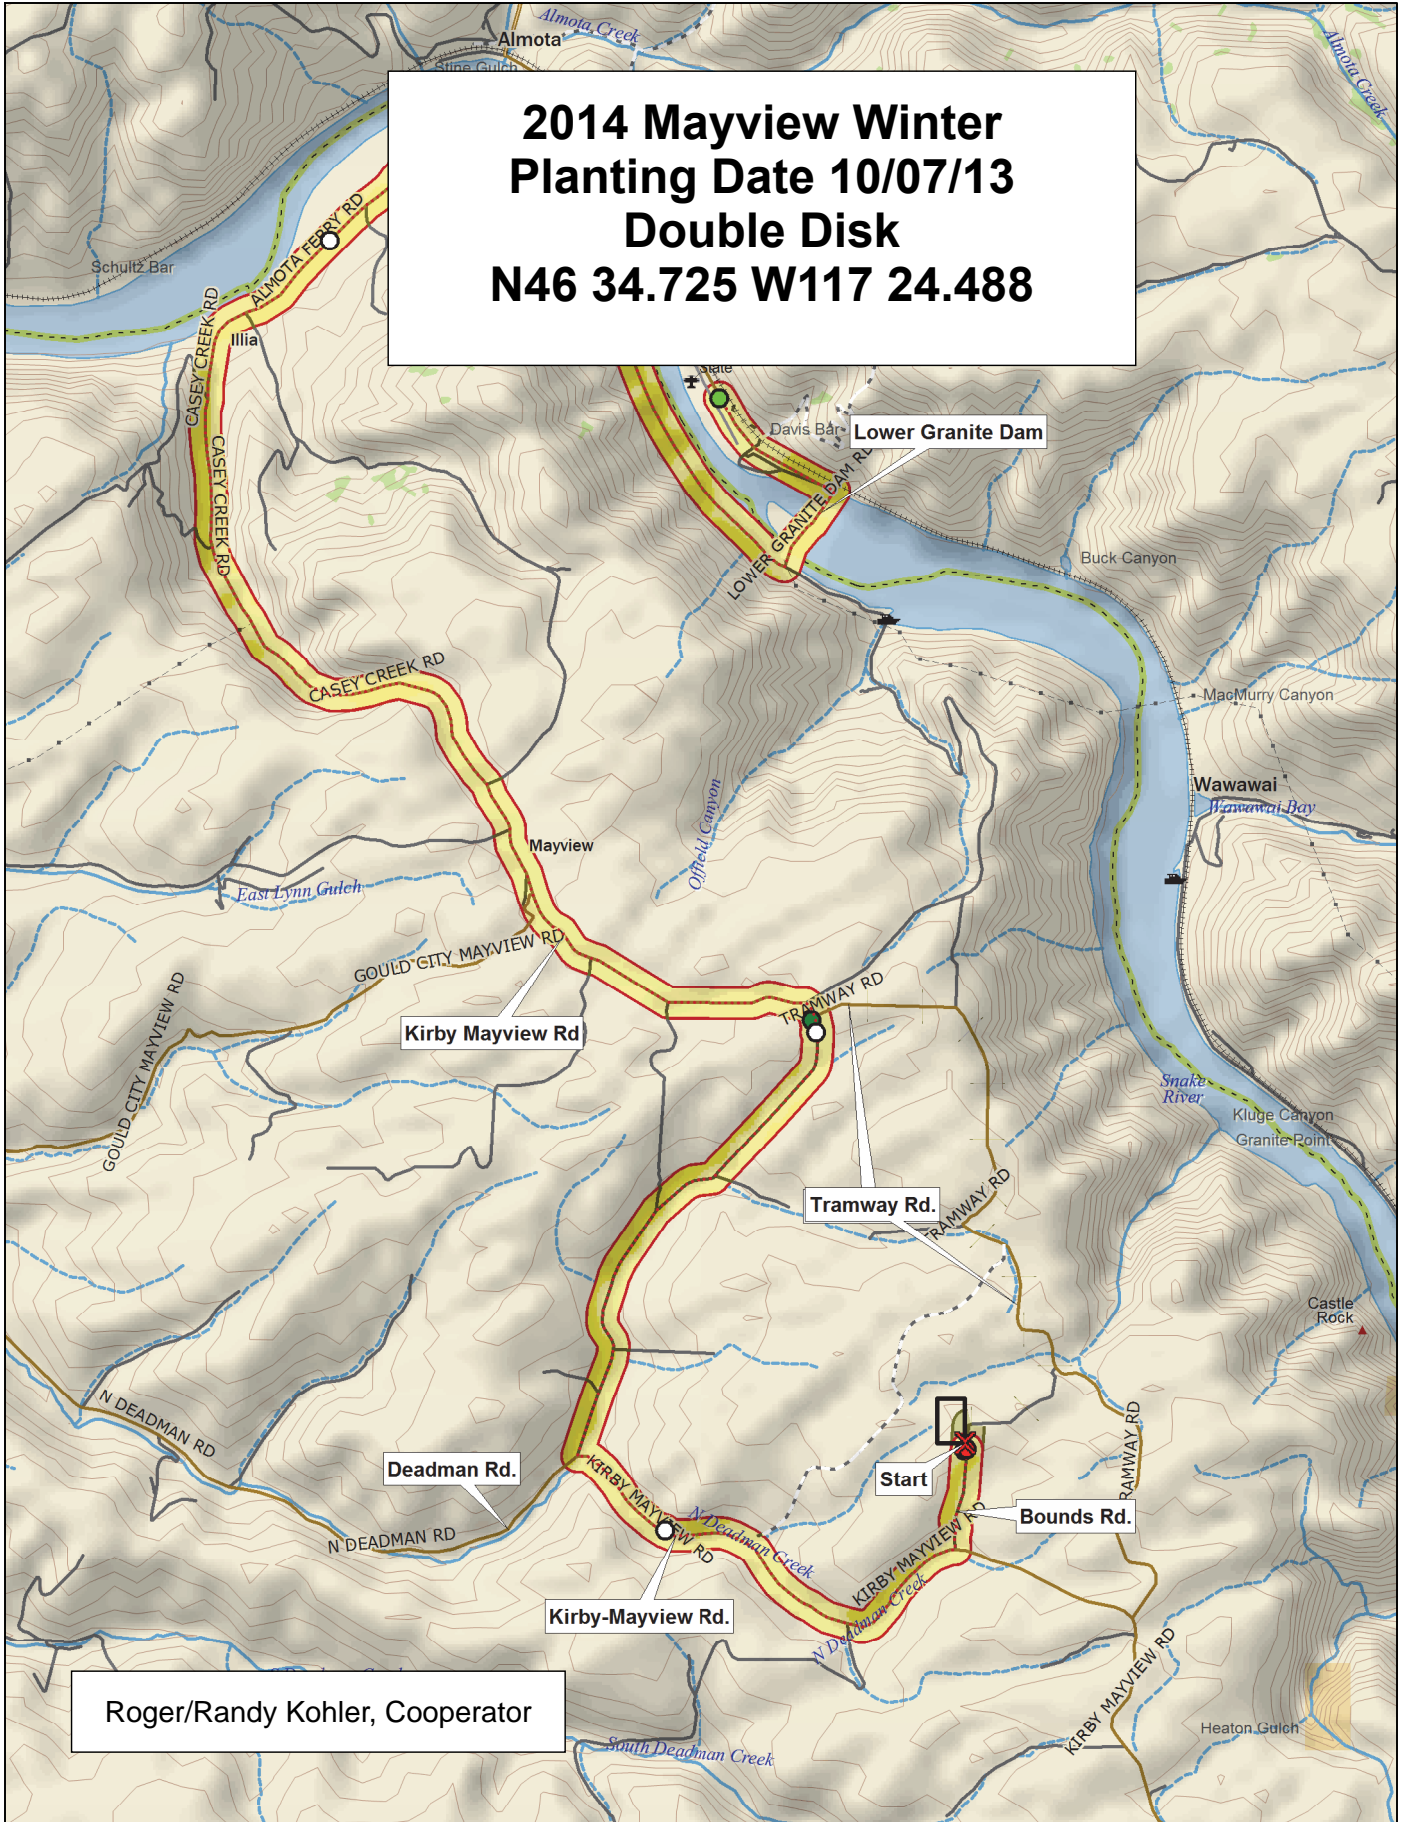

**2014 Mayview Winter  
Planting Date 10/07/13  
Double Disk  
N46 34.725 W117 24.488**

Roger/Randy Kohler, Cooperator