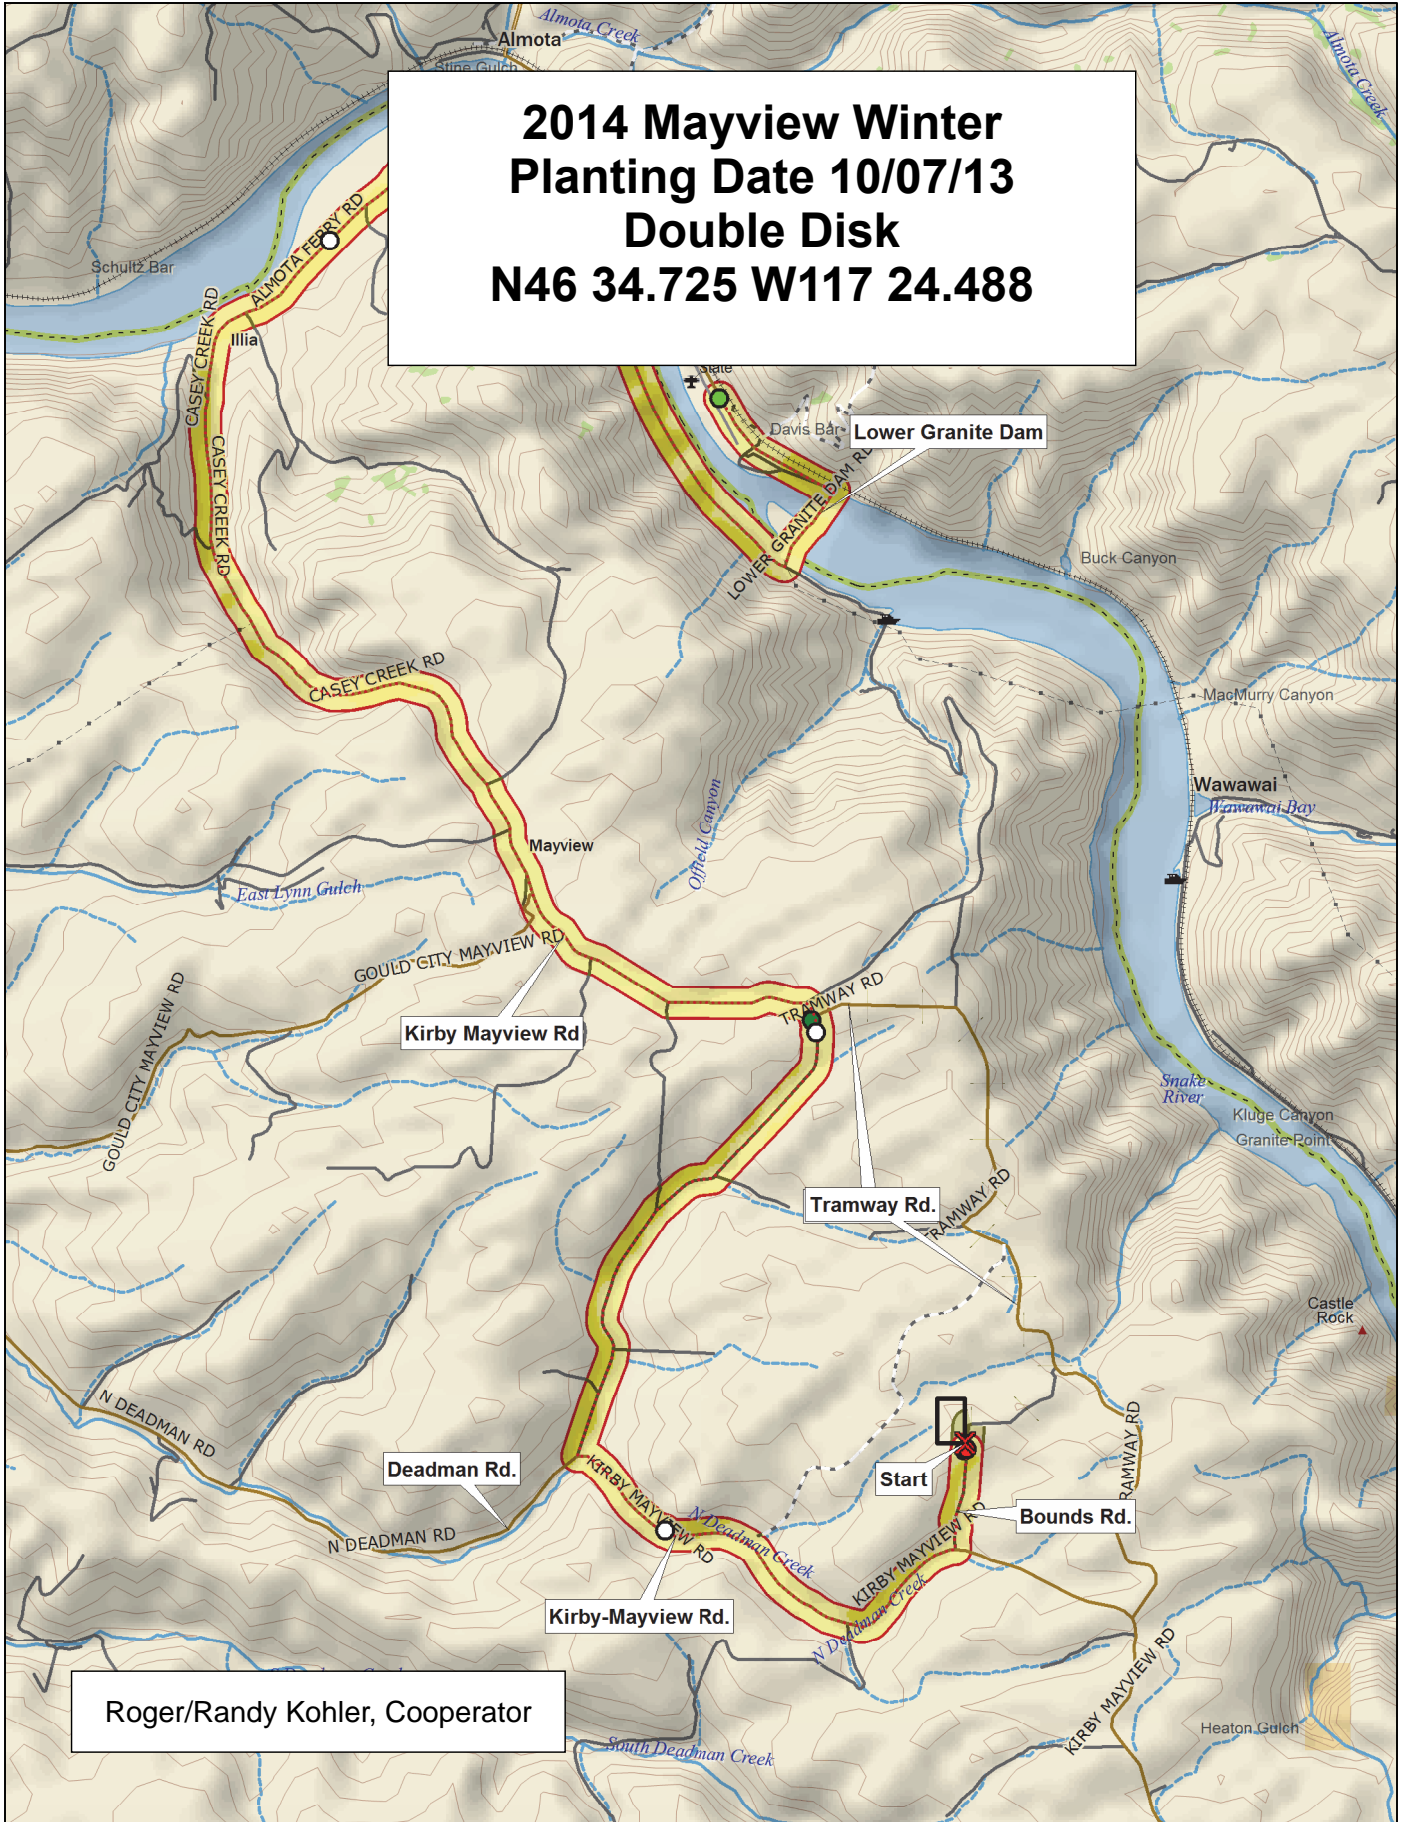

**2014 Mayview Winter
Planting Date 10/07/13
Double Disk
N46 34.725 W117 24.488**

Roger/Randy Kohler, Cooperator