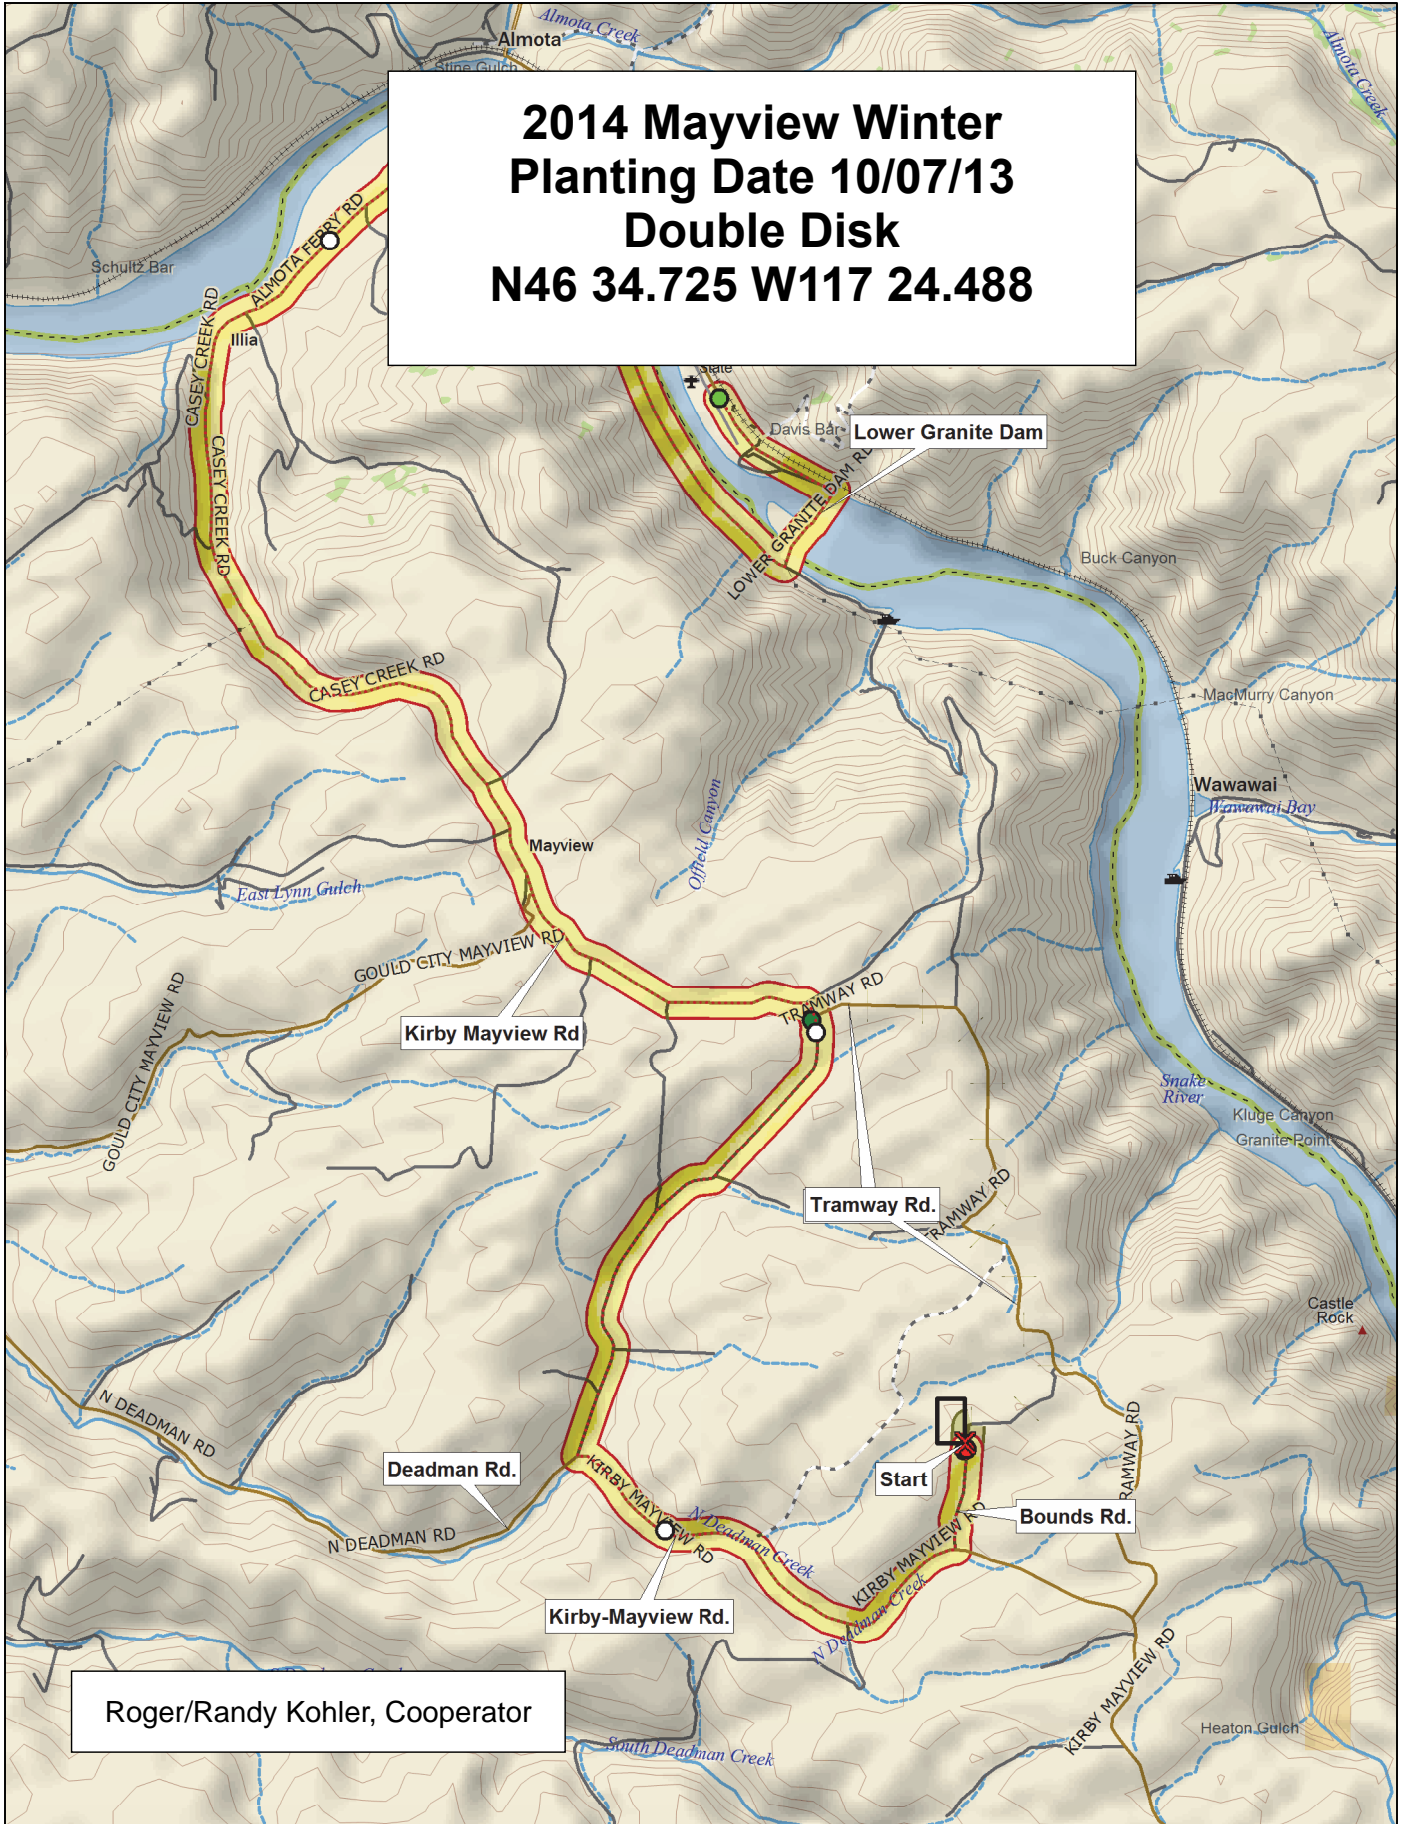

**2014 Mayview Winter
Planting Date 10/07/13
Double Disk
N46 34.725 W117 24.488**

Roger/Randy Kohler, Cooperator