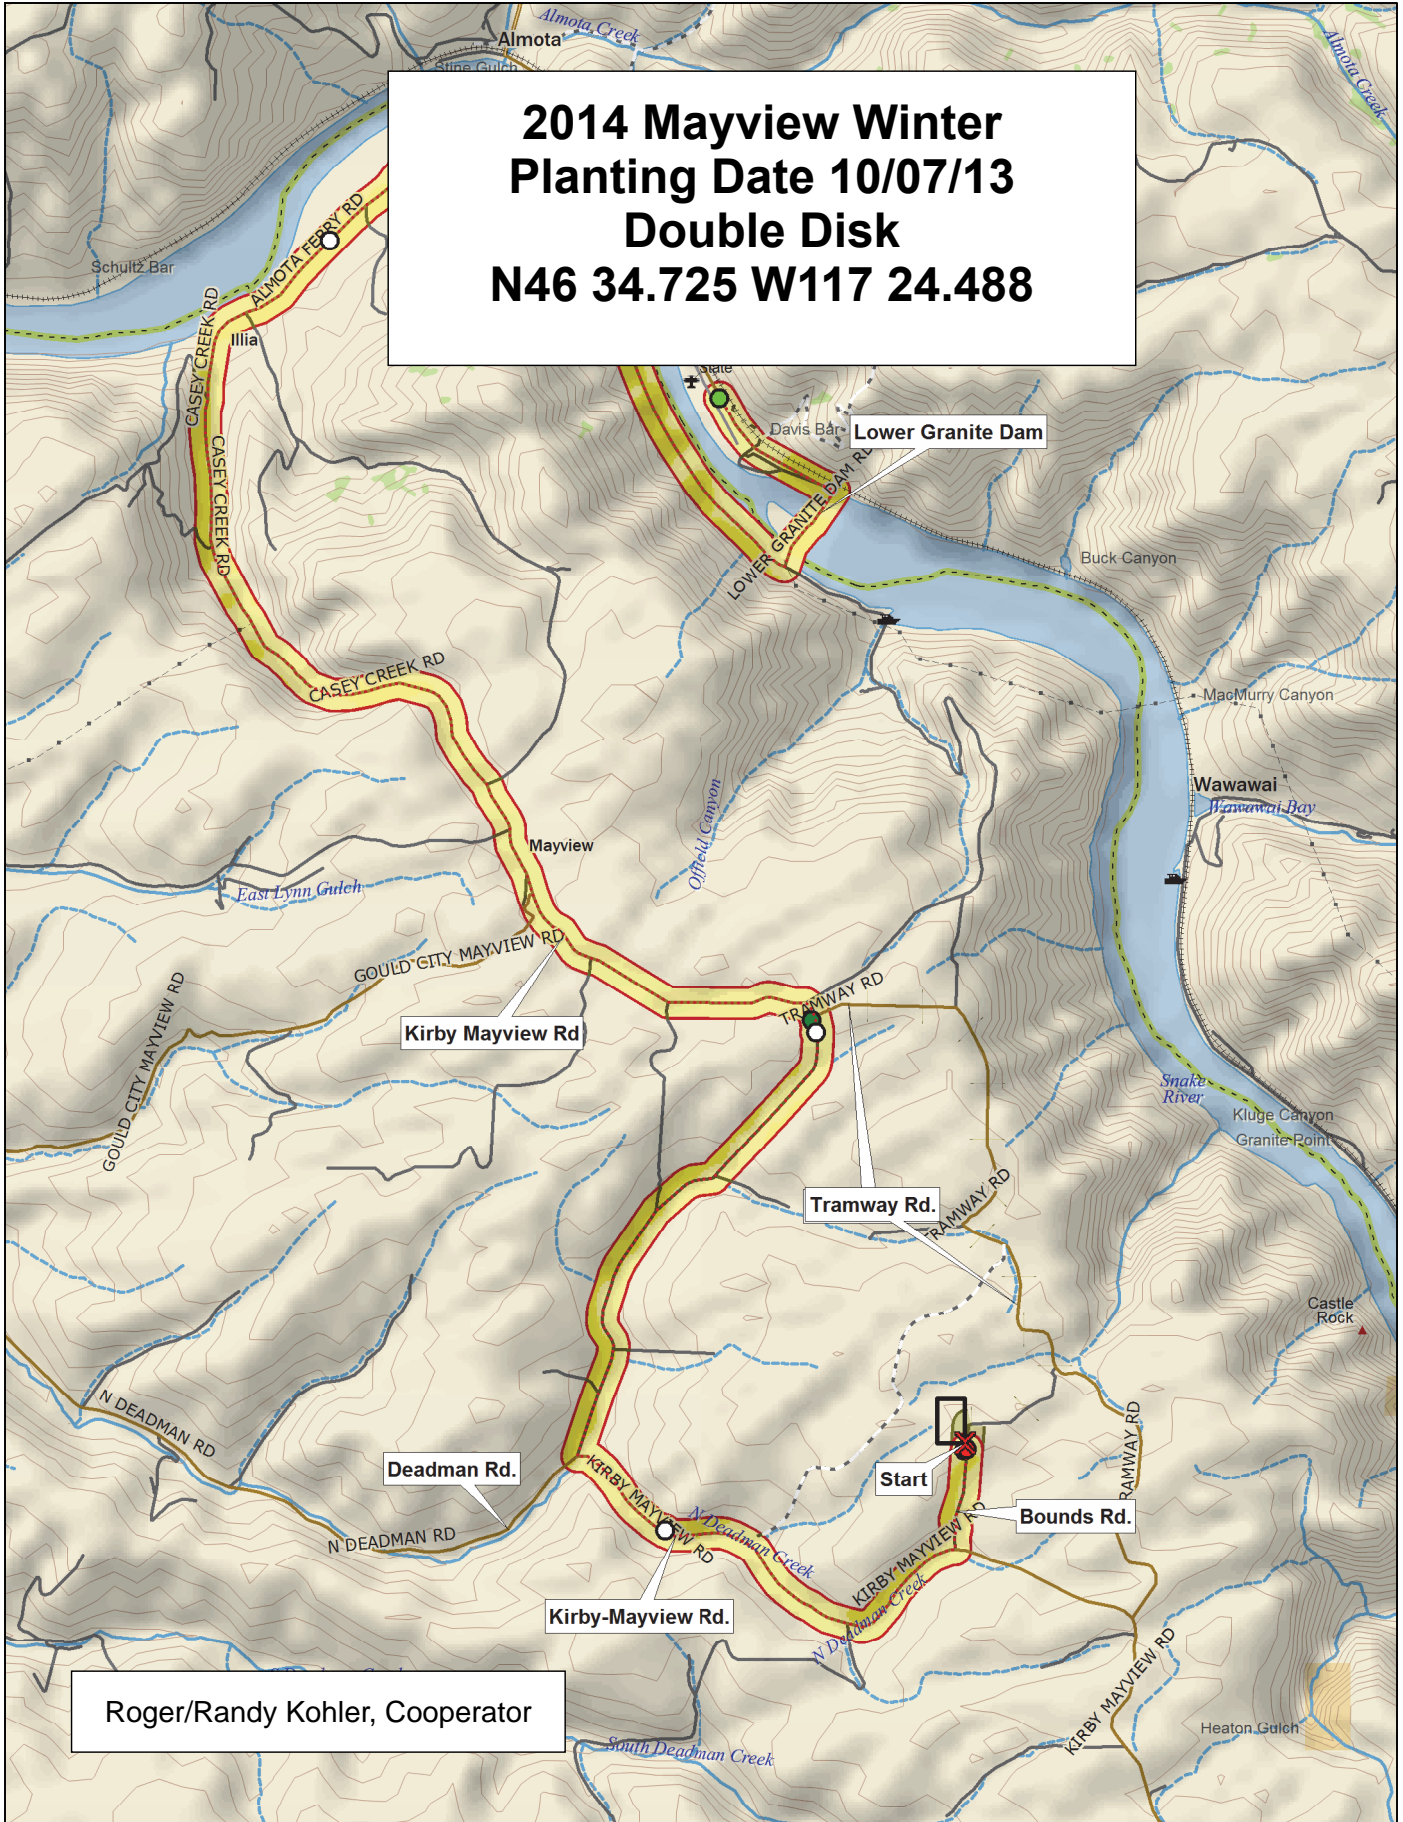

**2014 Mayview Winter
Planting Date 10/07/13
Double Disk
N46 34.725 W117 24.488**

Roger/Randy Kohler, Cooperator